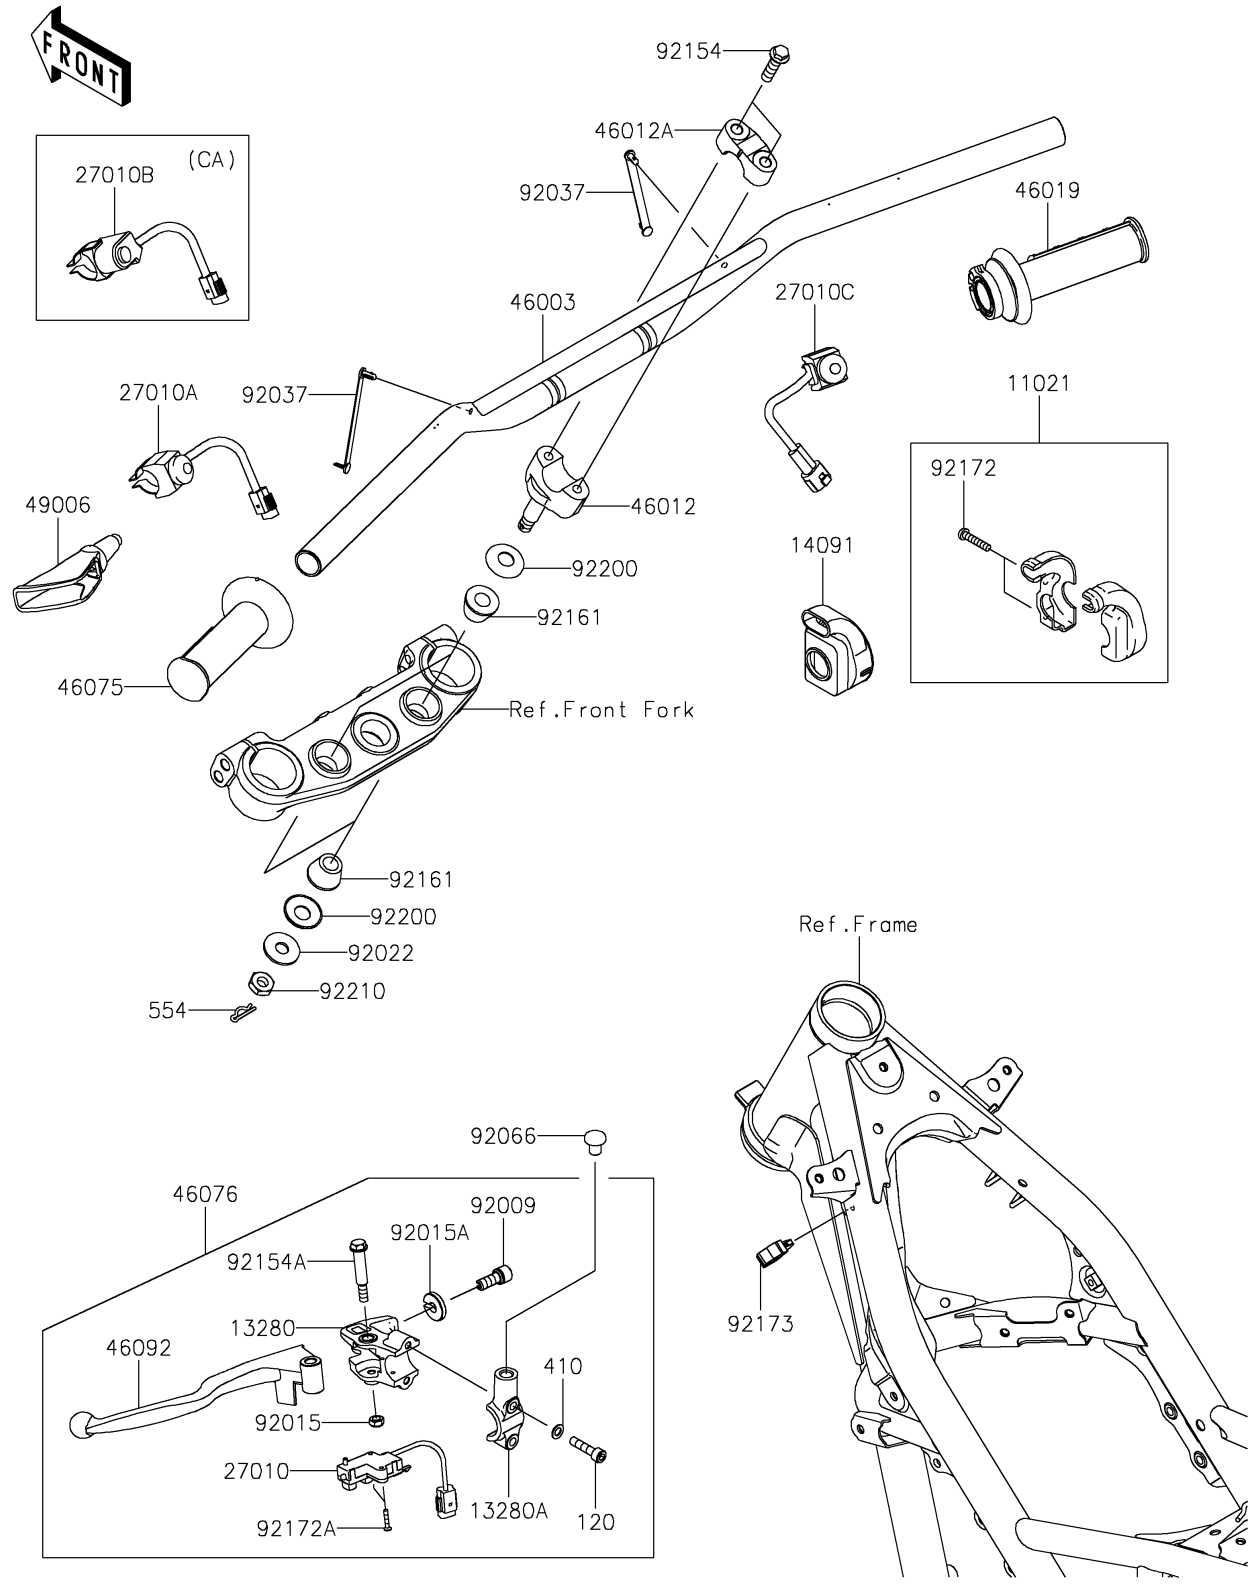

# 2021 KLX® 230R S PARTS DIAGRAM

Handlebar

F2310

## 2021 KLX® 230R S PARTS LIST

### Handlebar

ITEM NAME	PART NUMBER	QUANTITY
CASE-ASSY,THROTTLE (Ref # 11021)	11021-0035	1
HOLDER,LEVER (Ref # 13280)	13280-0929	1
HOLDER,MIRROR (Ref # 13280A)	13280-0930	1
COVER,THROTTLE CASE (Ref # 14091)	14091-0182	1
SWITCH,CLUTCH (Ref # 27010)	27010-0905	1
SWITCH,ENGINE STOP (Ref # 27010A)	27010-0926	1
SWITCH,ENGINE STOP (Ref # 27010A)	27010-0926	1
SWITCH,ENGINE STOP (Ref # 27010B)	27010-0927	1
SWITCH,ENGINE START (Ref # 27010C)	27010-0928	1
HANDLE,P.SILVER (Ref # 46003)	46003-0795-458	1
HOLDER-HANDLE,LWR,P.SILVER (Ref # 46012)	46012-0075-458	2
HOLDER-HANDLE,UPP,P.SILVER (Ref # 46012A)	46012-0380-458	2
GRIP-ASSY,THROTTLE (Ref # 46019)	46019-0041	1
GRIP,LH (Ref # 46075)	46075-0072	1
LEVER-ASSY-GRIP,CLUTCH (Ref # 46076)	46076-0158	1
LEVER-GRIP,CLUTCH (Ref # 46092)	46092-0576	1
BOOT,LEVER HOLDER (Ref # 49006)	49006-0080	1
SCREW,CABLE ADJUST,8MM,BLACK (Ref # 92009)	92009-1134	1
NUT,LOCK,6MM,BLACK (Ref # 92015)	92015-1191	1
NUT,CABLE ADJUST LOCK,8MM,BLK (Ref # 92015A)	92015-1197	1
WASHER,10.2X28X2 (Ref # 92022)	92022-1088	2
CLAMP,SPEED,L=80.5 (Ref # 92037)	92037-1903	2
PLUG (Ref # 92066)	92066-0965	1
BOLT,FLANGED,8X30 (Ref # 92154)	92154-1246	4
BOLT,FLANGED,6X44 (Ref # 92154A)	92154-2331	1
DAMPER,12X26X19 (Ref # 92161)	92161-2116	4
SCREW,5X20 (Ref # 92172)	92172-0069	2
SCREW,3X16 (Ref # 92172A)	92172-0183	2
CLAMP (Ref # 92173)	92173-2074	1

### Handlebar

ITEM NAME	PART NUMBER	QUANTITY
WASHER,12.5X27.6X1.2 (Ref # 92200)	92200-0872	4
NUT,LOCK,10MM (Ref # 92210)	92210-1672	2
BOLT-SOCKET,6X25 (Ref # 120)	120CB0625	2
WASHER-PLAIN-SMALL,6MM (Ref # 410)	410AB0600	2
PIN-SNAP (Ref # 554)	554DA0800	2