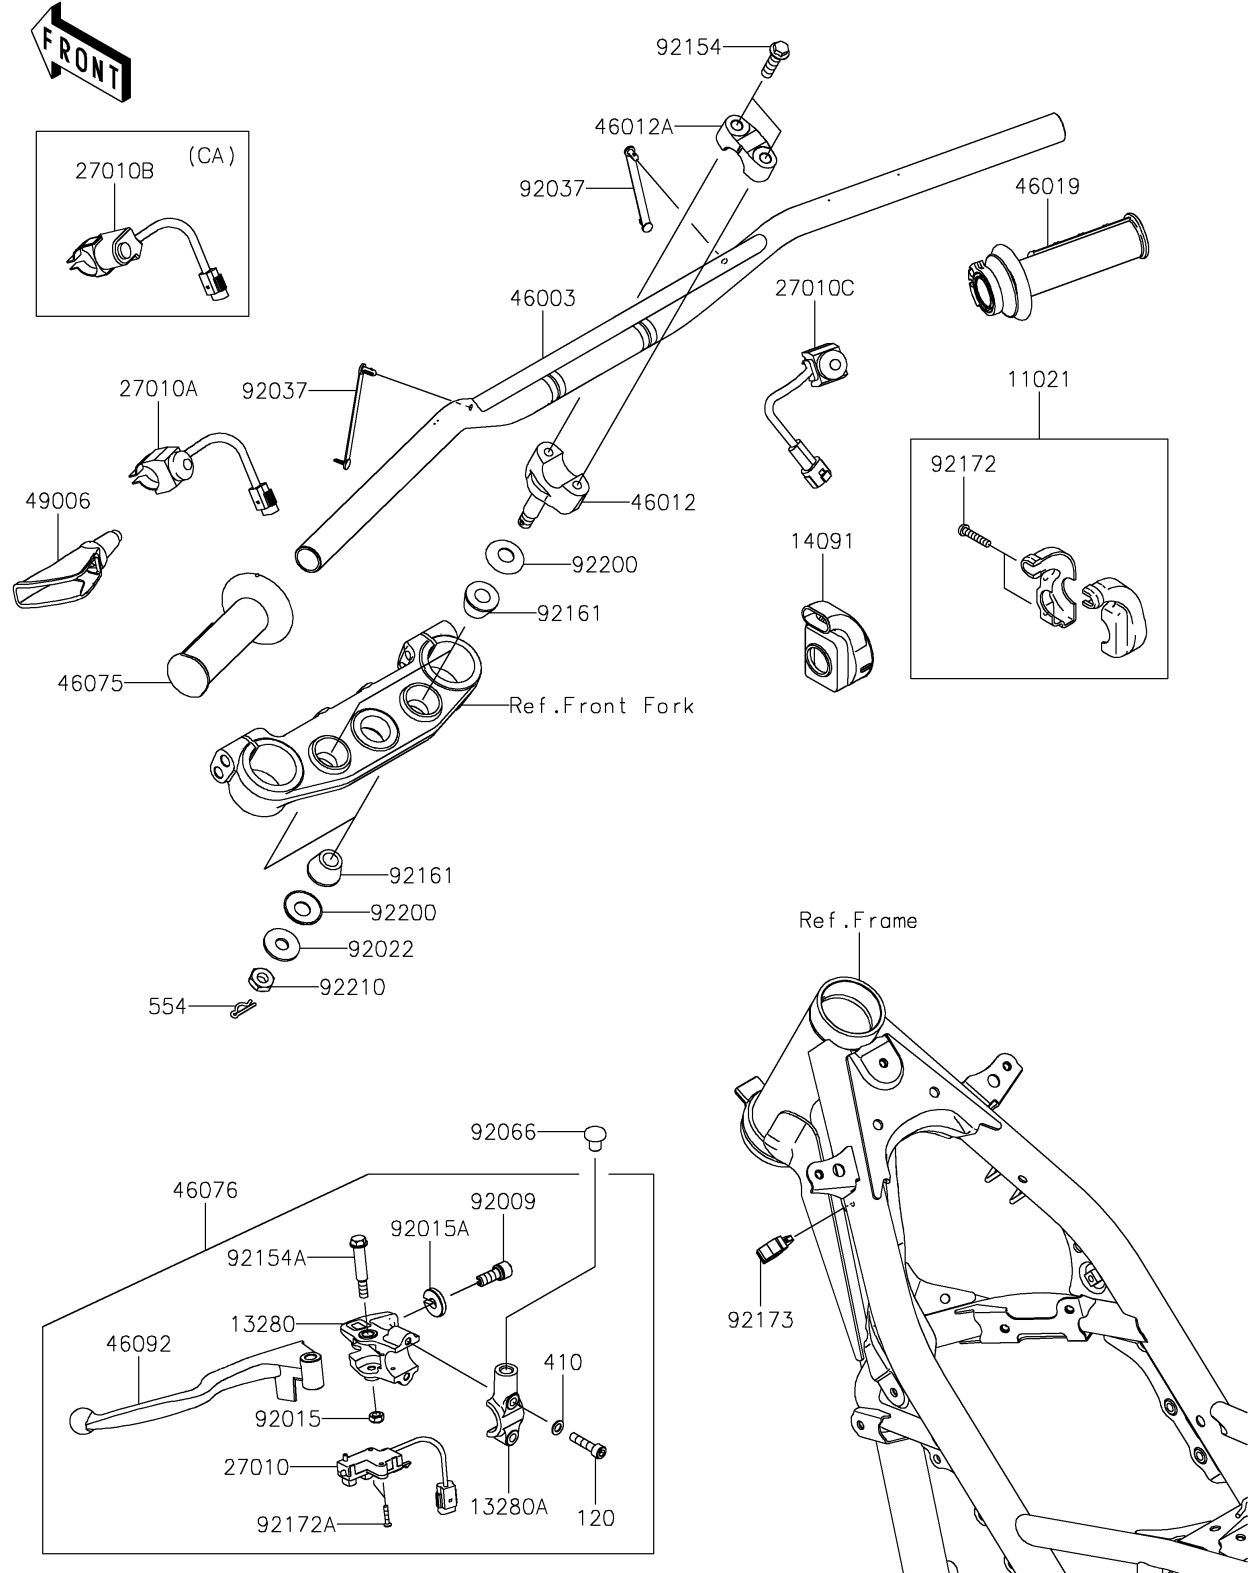

2021 KLX® 230R S PARTS DIAGRAM

Handlebar

F2310

2021 KLX® 230R S PARTS LIST

Handlebar

ITEM NAME	PART NUMBER	QUANTITY
CASE-ASSY,THROTTLE (Ref # 11021)	11021-0035	1
HOLDER,LEVER (Ref # 13280)	13280-0929	1
HOLDER,MIRROR (Ref # 13280A)	13280-0930	1
COVER,THROTTLE CASE (Ref # 14091)	14091-0182	1
SWITCH,CLUTCH (Ref # 27010)	27010-0905	1
SWITCH,ENGINE STOP (Ref # 27010A)	27010-0926	1
SWITCH,ENGINE STOP (Ref # 27010A)	27010-0926	1
SWITCH,ENGINE STOP (Ref # 27010B)	27010-0927	1
SWITCH,ENGINE START (Ref # 27010C)	27010-0928	1
HANDLE,P.SILVER (Ref # 46003)	46003-0795-458	1
HOLDER-HANDLE,LWR,P.SILVER (Ref # 46012)	46012-0075-458	2
HOLDER-HANDLE,UPP,P.SILVER (Ref # 46012A)	46012-0380-458	2
GRIP-ASSY,THROTTLE (Ref # 46019)	46019-0041	1
GRIP,LH (Ref # 46075)	46075-0072	1
LEVER-ASSY-GRIP,CLUTCH (Ref # 46076)	46076-0158	1
LEVER-GRIP,CLUTCH (Ref # 46092)	46092-0576	1
BOOT,LEVER HOLDER (Ref # 49006)	49006-0080	1
SCREW,CABLE ADJUST,8MM,BLACK (Ref # 92009)	92009-1134	1
NUT,LOCK,6MM,BLACK (Ref # 92015)	92015-1191	1
NUT,CABLE ADJUST LOCK,8MM,BLK (Ref # 92015A)	92015-1197	1
WASHER,10.2X28X2 (Ref # 92022)	92022-1088	2
CLAMP,SPEED,L=80.5 (Ref # 92037)	92037-1903	2
PLUG (Ref # 92066)	92066-0965	1
BOLT,FLANGED,8X30 (Ref # 92154)	92154-1246	4
BOLT,FLANGED,6X44 (Ref # 92154A)	92154-2331	1
DAMPER,12X26X19 (Ref # 92161)	92161-2116	4
SCREW,5X20 (Ref # 92172)	92172-0069	2
SCREW,3X16 (Ref # 92172A)	92172-0183	2
CLAMP (Ref # 92173)	92173-2074	1

2021 KLX® 230R S PARTS LIST

Handlebar

ITEM NAME	PART NUMBER	QUANTITY
WASHER,12.5X27.6X1.2 (Ref # 92200)	92200-0872	4
NUT,LOCK,10MM (Ref # 92210)	92210-1672	2
BOLT-SOCKET,6X25 (Ref # 120)	120CB0625	2
WASHER-PLAIN-SMALL,6MM (Ref # 410)	410AB0600	2
PIN-SNAP (Ref # 554)	554DA0800	2