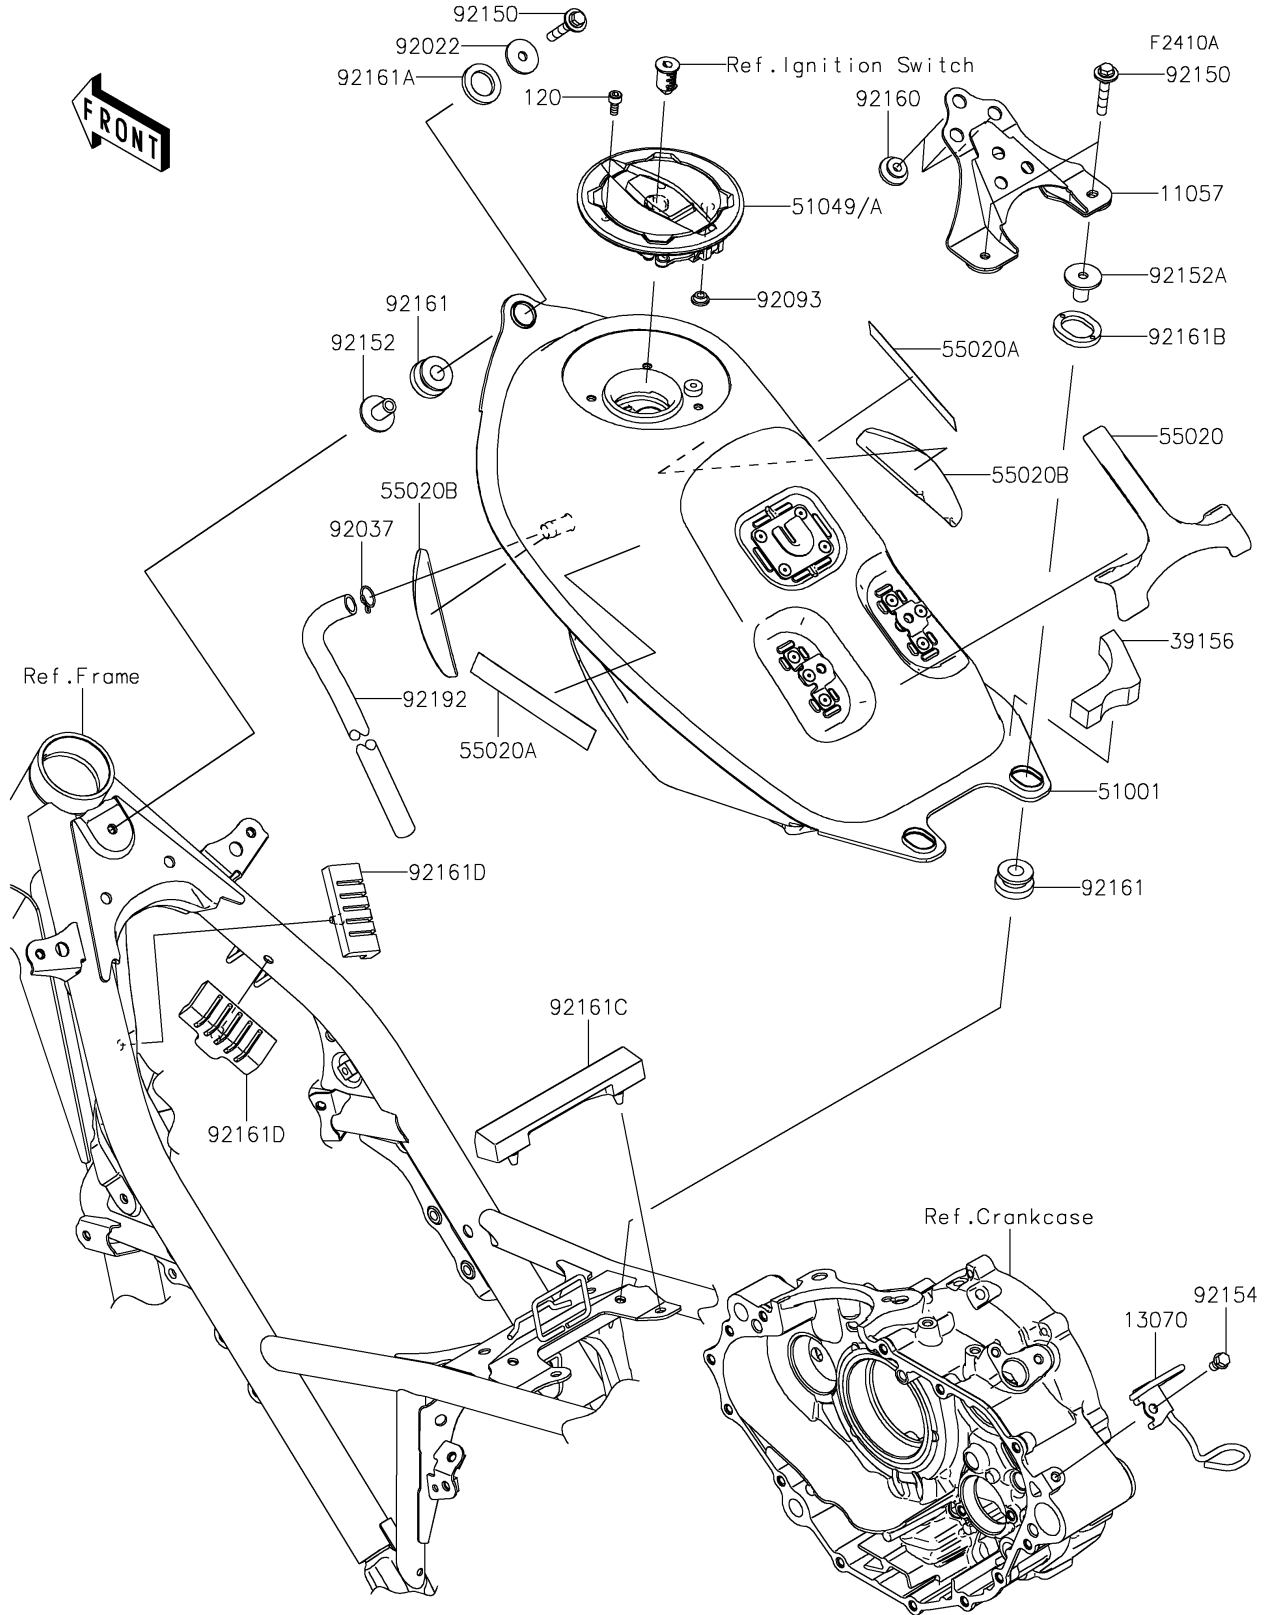

# 2021 KLX® 230R S PARTS DIAGRAM

Fuel Tank(CA)

## 2021 KLX® 230R S PARTS LIST

### Fuel Tank(CA)

ITEM NAME	PART NUMBER	QUANTITY
BRACKET (Ref # 11057)	11057-4023	1
GUIDE (Ref # 13070)	13070-0909	1
PAD (Ref # 39156)	39156-2463	1
TANK-COMP-FUEL,F.S.BLACK (Ref # 51001)	51001-0902-25Q	1
CAP-TANK (Ref # 51049)	51049-0735	1
CAP-TANK (Ref # 51049A)	51049-0765	1
GUARD,FUEL TANK,UPP (Ref # 55020)	55020-2303	1
GUARD,FUEL TANK,SIDE L&R (Ref # 55020A)	55020-2304	2
GUARD,FUEL TANK,LWR (Ref # 55020B)	55020-2305	2
WASHER,6.5X24X2 (Ref # 92022)	92022-1690	1
CLAMP,12.5MM (Ref # 92037)	92037-1271	1
SEAL,FUEL TANK CAP (Ref # 92093)	92093-1030	1
BOLT,FLANGED,6X35 (Ref # 92150)	92150-1527	3
COLLAR,6.8X10X16 (Ref # 92152)	92152-2666	1
COLLAR (Ref # 92152A)	92152-2678	2
BOLT,FLANGED,6X10 (Ref # 92154)	92154-0459	1
DAMPER (Ref # 92160)	92160-1613	3
DAMPER,FUEL TANK (Ref # 92161)	92161-1392	3
DAMPER (Ref # 92161A)	92161-2216	1
DAMPER (Ref # 92161B)	92161-2217	2
DAMPER (Ref # 92161C)	92161-2231	1
DAMPER (Ref # 92161D)	92161-2286	2
TUBE,DRAIN (Ref # 92192)	92192-2305	1
BOLT-SOCKET,5X12 (Ref # 120)	120CA0512	4