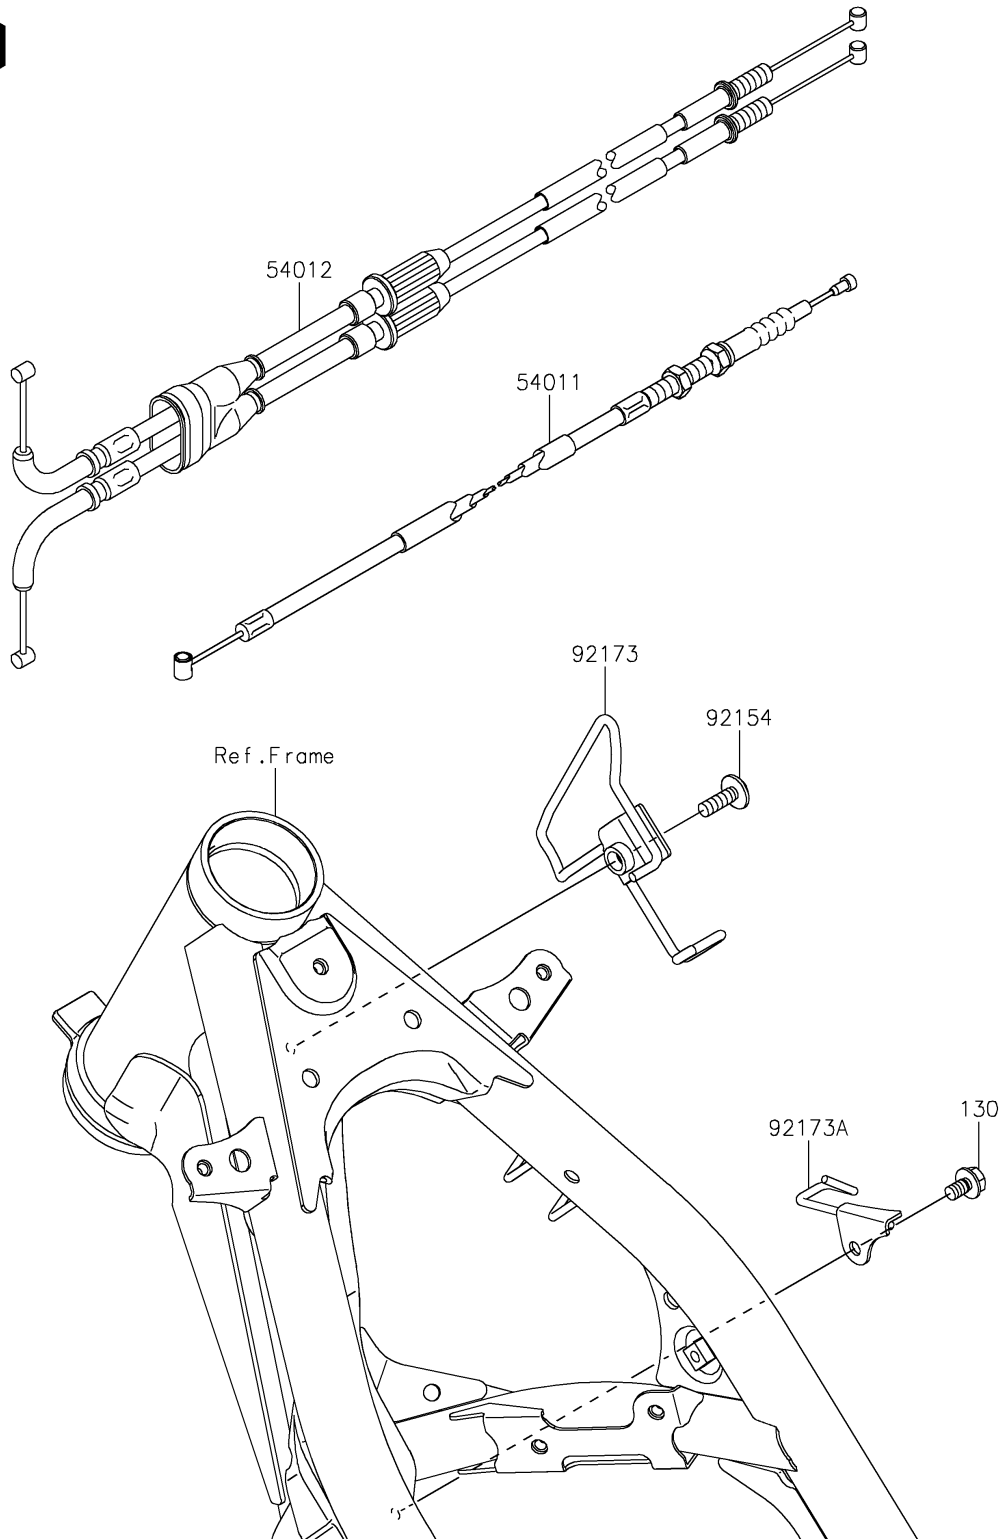

# 2021 KLX® 230R S PARTS DIAGRAM

Cables

F2540

## 2021 KLX® 230R S PARTS LIST

### Cables

| ITEM NAME                         | PART NUMBER | QUANTITY |
|-----------------------------------|-------------|----------|
| CABLE-CLUTCH (Ref # 54011)        | 54011-0639  | 1        |
| CABLE-THROTTLE (Ref # 54012)      | 54012-0677  | 1        |
| BOLT,SOCKET,6X18 (Ref # 92154)    | 92154-1291  | 1        |
| CLAMP (Ref # 92173)               | 92173-2046  | 1        |
| CLAMP,CLUTCH CABLE (Ref # 92173A) | 92173-2049  | 1        |
| BOLT-FLANGED,6X10 (Ref # 130)     | 130BA0610   | 1        |