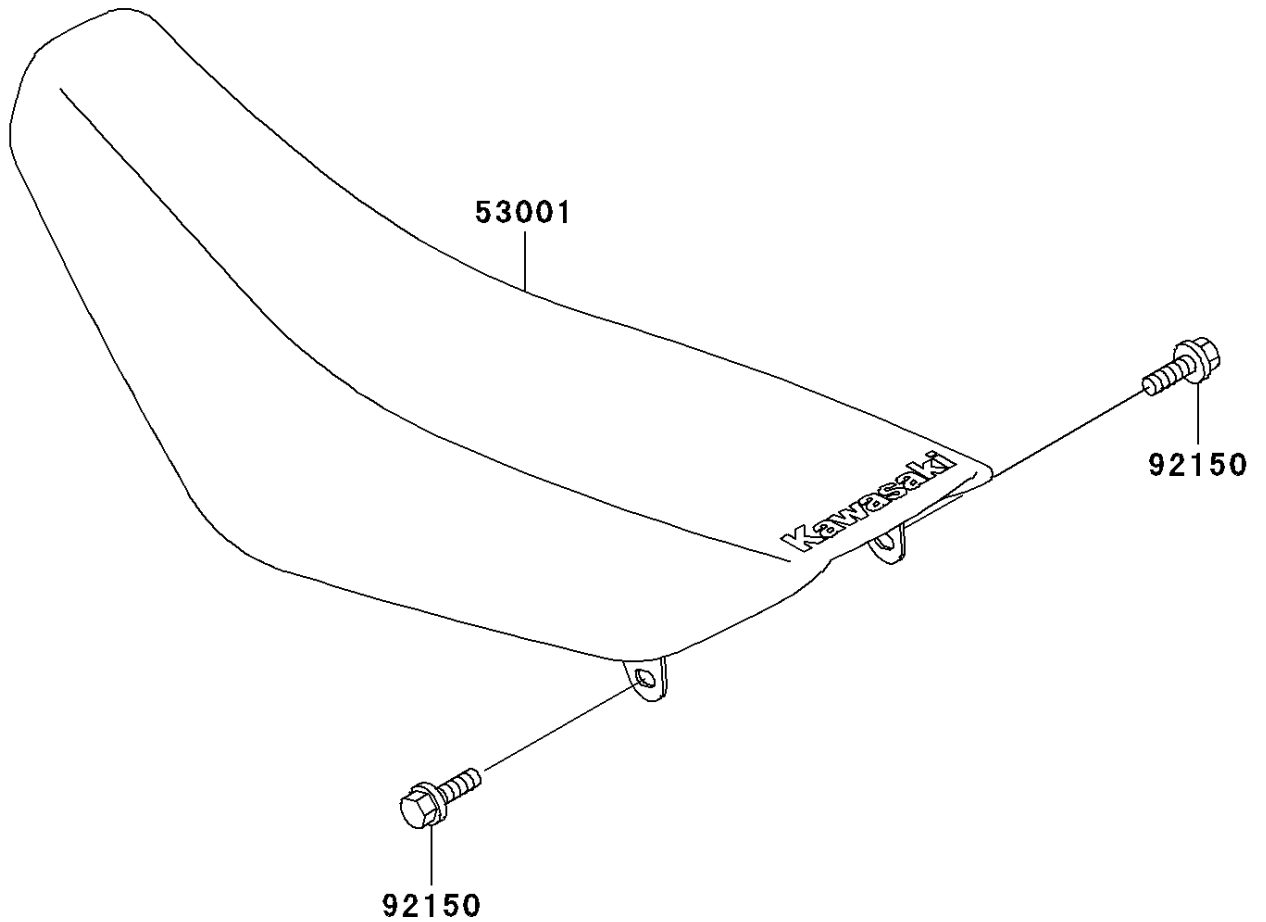

2001 KX65 PARTS DIAGRAM

Seat

F2510

2001 KX65 PARTS LIST

Seat

ITEM NAME	PART NUMBER	QUANTITY
SEAT-ASSY,BLACK (Ref # 53001)	53001-1935-MW	1
BOLT,6X20 (Ref # 92150)	92150-1339	2