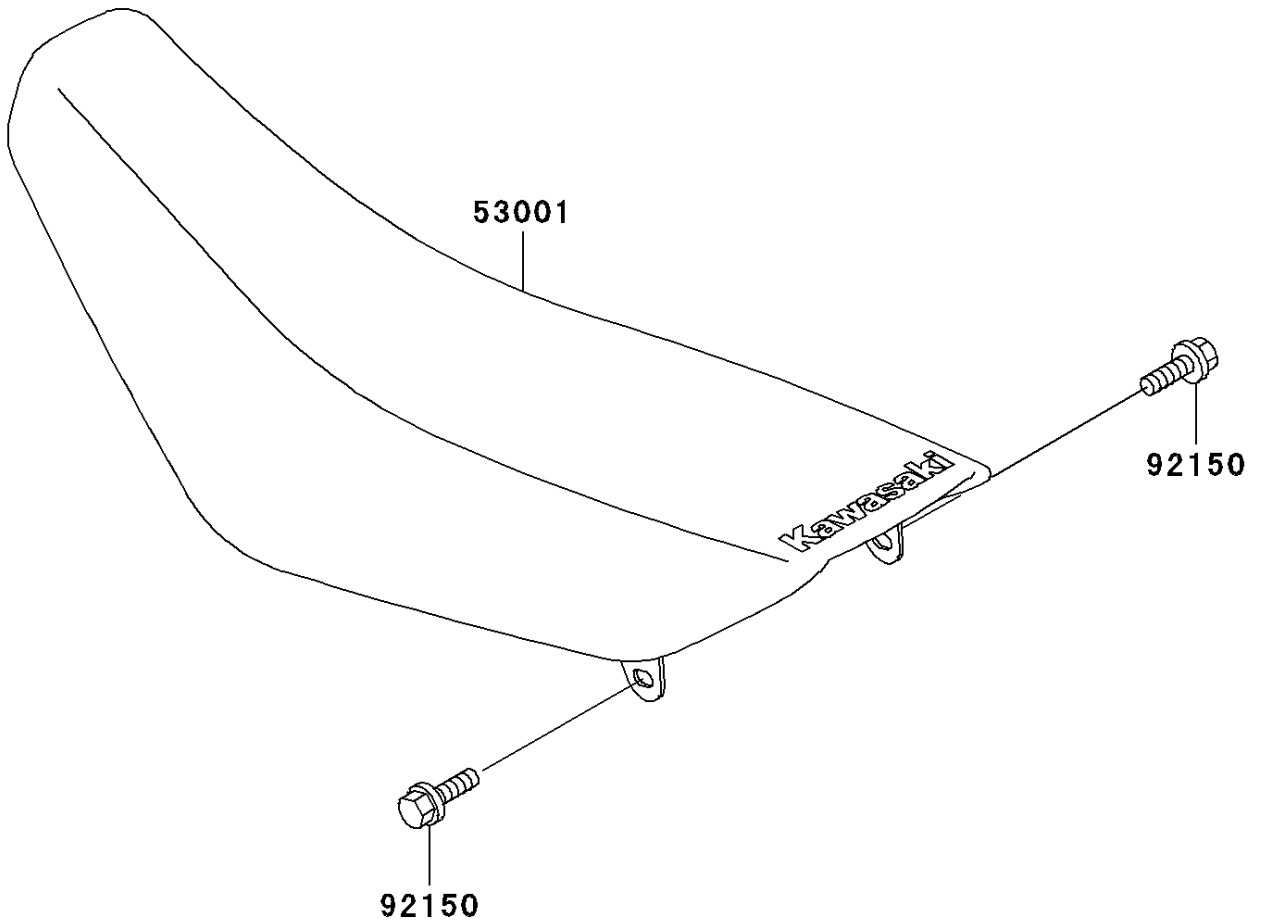

# 2003 KX65 PARTS DIAGRAM

Seat

F2510

## 2003 KX65 PARTS LIST

### Seat

ITEM NAME	PART NUMBER	QUANTITY
SEAT-ASSY,BLACK (Ref # 53001)	53001-1935-MW	1
BOLT,6X20 (Ref # 92150)	92150-1339	2