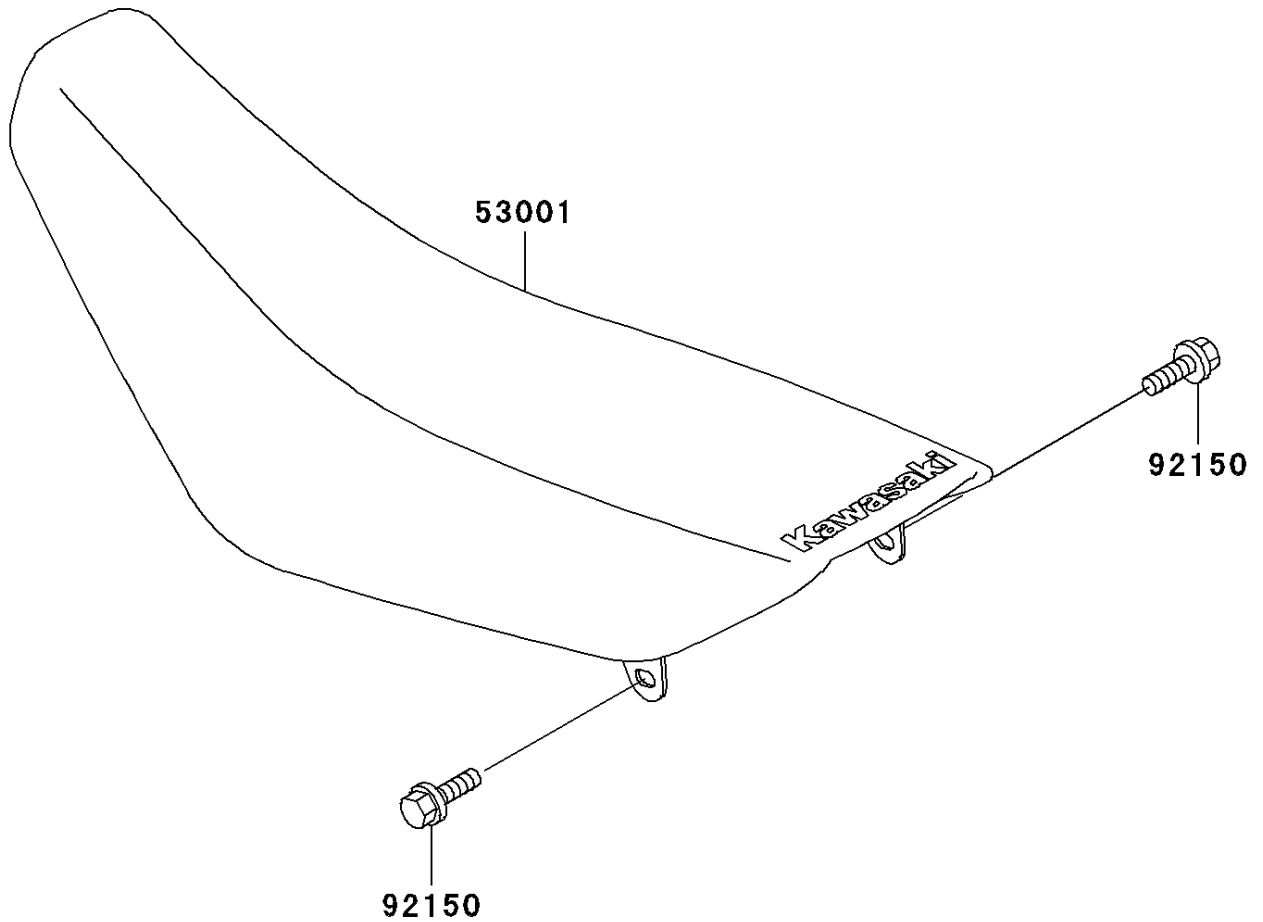

2004 KX65 PARTS DIAGRAM

Seat

F2510

2004 KX65 PARTS LIST

Seat

ITEM NAME	PART NUMBER	QUANTITY
SEAT-ASSY,BLACK (Ref # 53001)	53001-1935-MW	1
BOLT,6X20 (Ref # 92150)	92150-1339	2