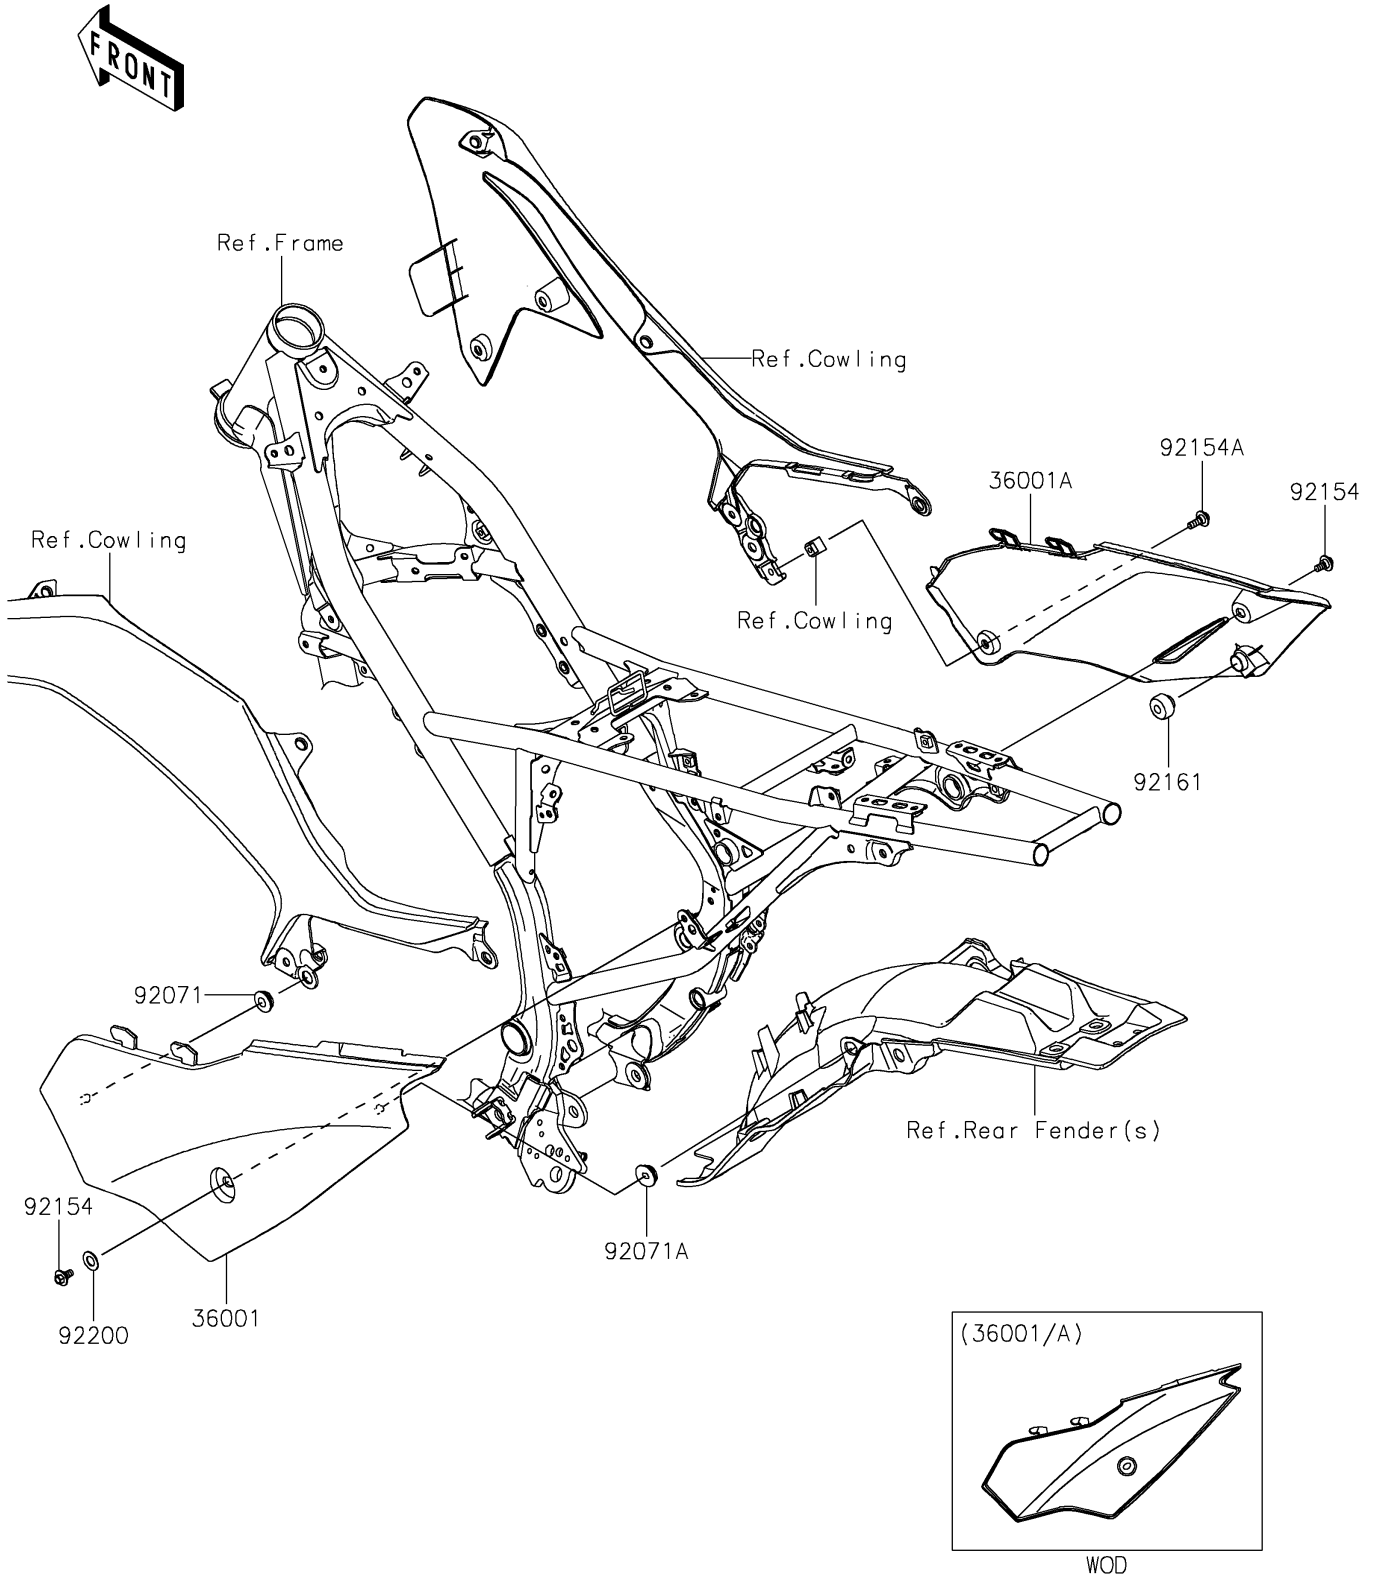

# 2022 KLX® 230R S PARTS DIAGRAM

Side Covers

F2611

# 2022 KLX® 230R S PARTS LIST

Side Covers

ITEM NAME	PART NUMBER	QUANTITY
-----------	-------------	----------