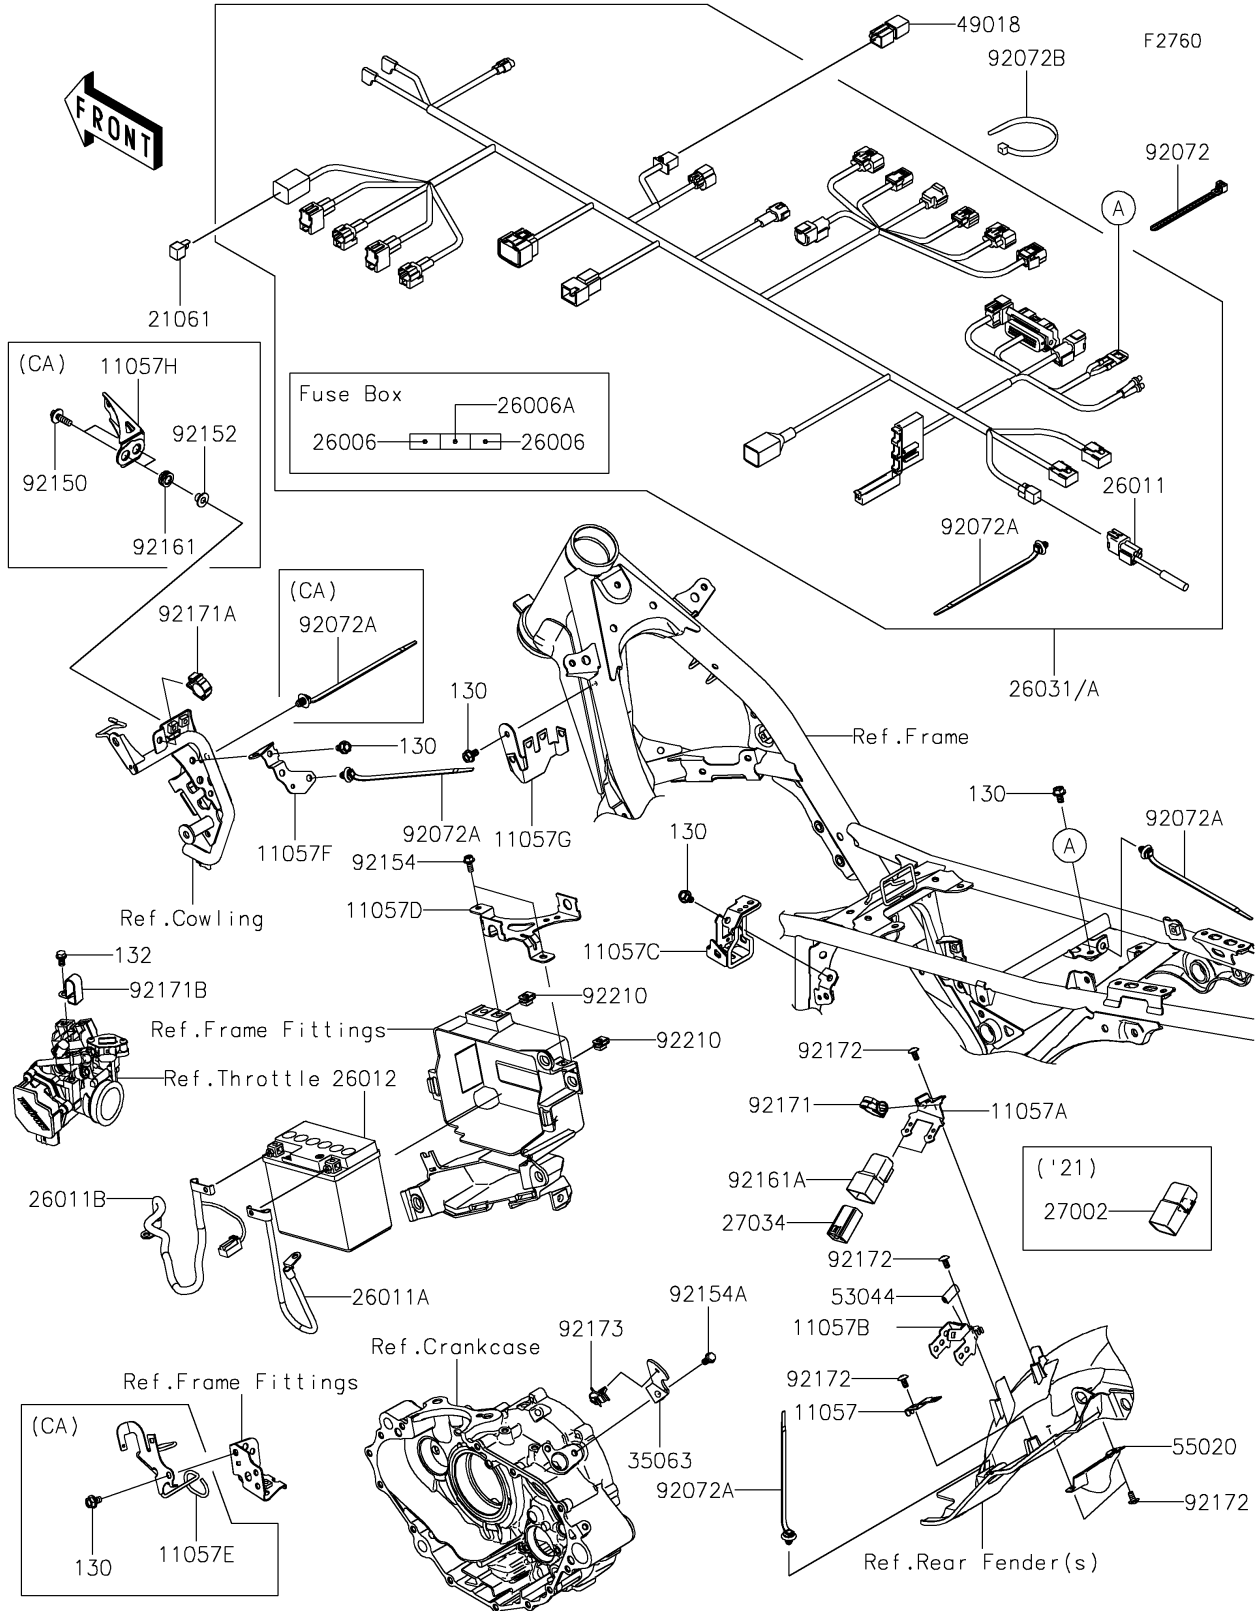

2022 KLX® 230R S PARTS DIAGRAM

Chassis Electrical Equipment

2022 KLX® 230R S PARTS LIST

Chassis Electrical Equipment

ITEM NAME	PART NUMBER	QUANTITY
-----------	-------------	----------