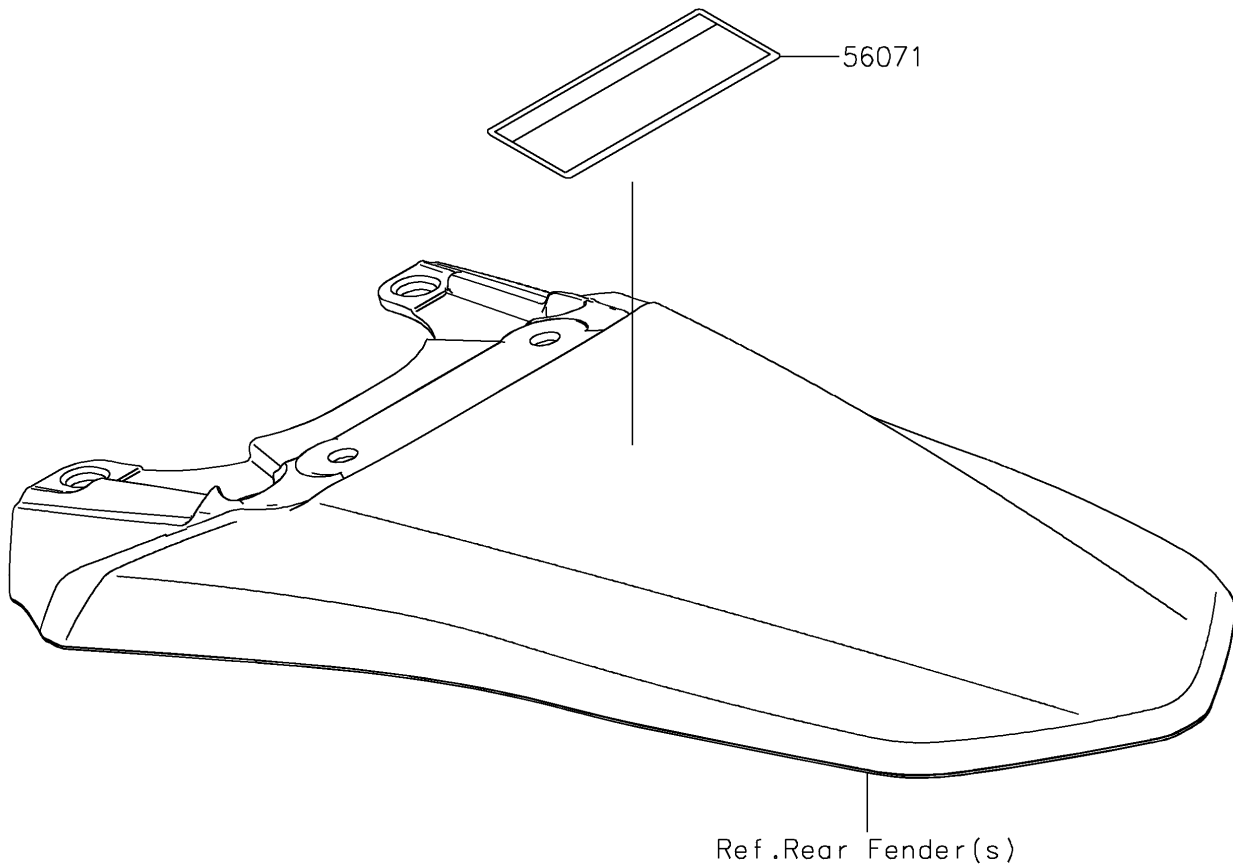

2021 KLX® 230R S PARTS DIAGRAM

Labels

F2860

2021 KLX® 230R S PARTS LIST

Labels

ITEM NAME	PART NUMBER	QUANTITY
LABEL-WARNING,OFF ROAD ONLY (Ref # 56071)	56071-0019	1
LABEL-WARNING,OFF ROAD ONLY (Ref # 56071)	56071-0019	1
LABEL-WARNING,OFF ROAD ONLY (Ref # 56071A)	56071-0020	1