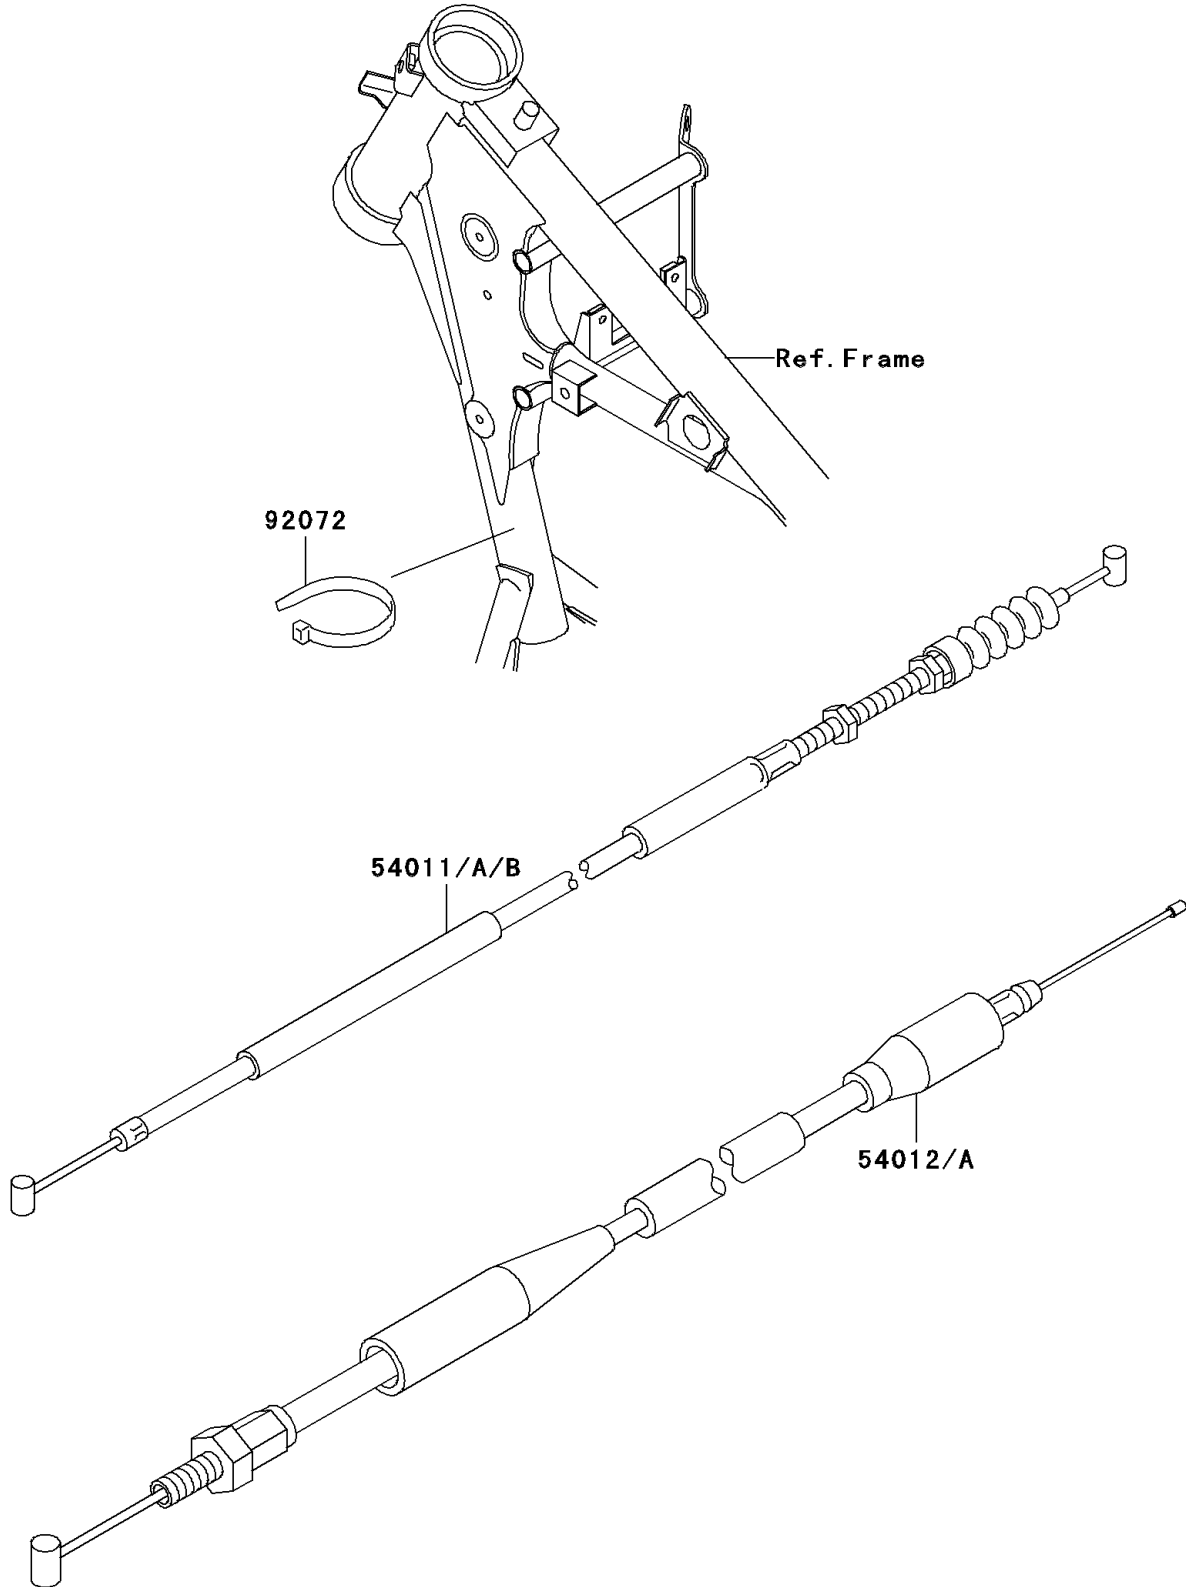

2003 KX65 PARTS DIAGRAM

Cables

F2540

2003 KX65 PARTS LIST

Cables

ITEM NAME	PART NUMBER	QUANTITY
CABLE-CLUTCH (Ref # 54011B)	54011-1415	1
CABLE-THROTTLE (Ref # 54012A)	54012-1651	1
BAND,L=140 (Ref # 92072)	92072-1293	1