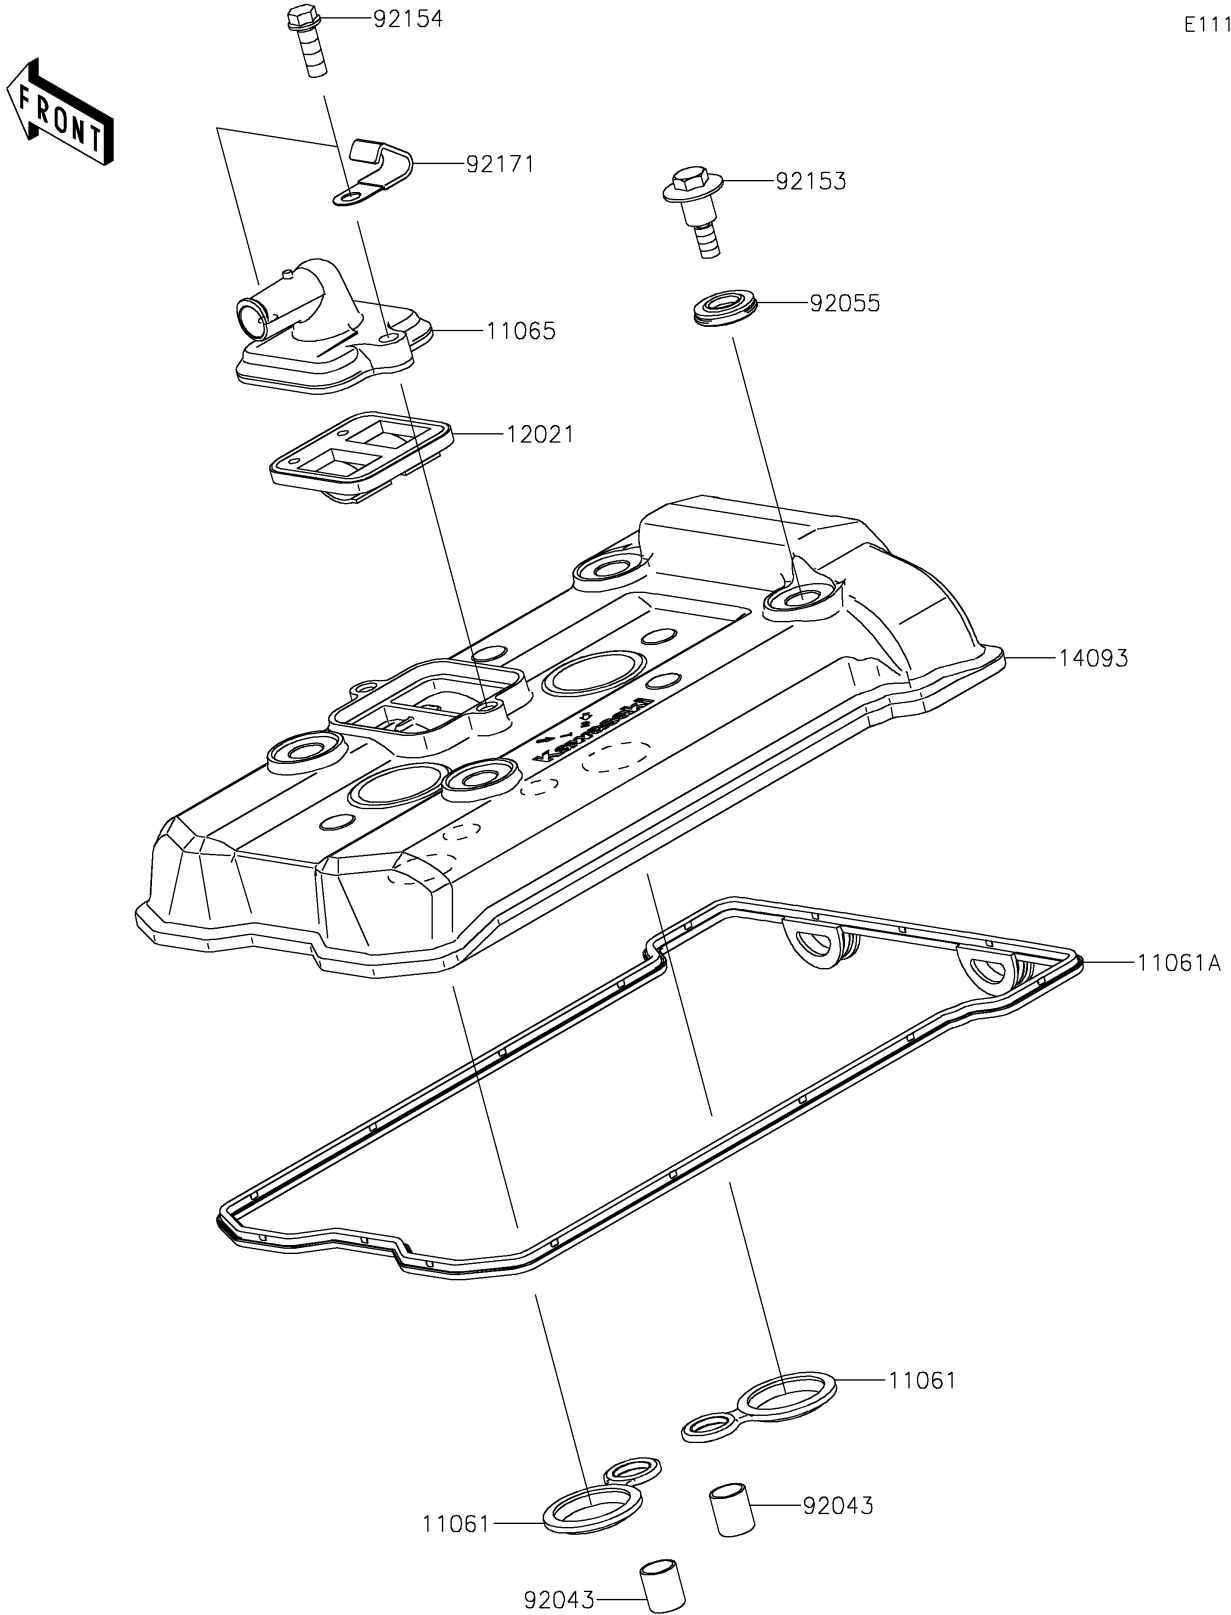

# 2022 Z650RS ABS PARTS DIAGRAM

Cylinder Head Cover

E1112

# 2022 Z650RS ABS PARTS LIST

Cylinder Head Cover

ITEM NAME	PART NUMBER	QUANTITY
-----------	-------------	----------