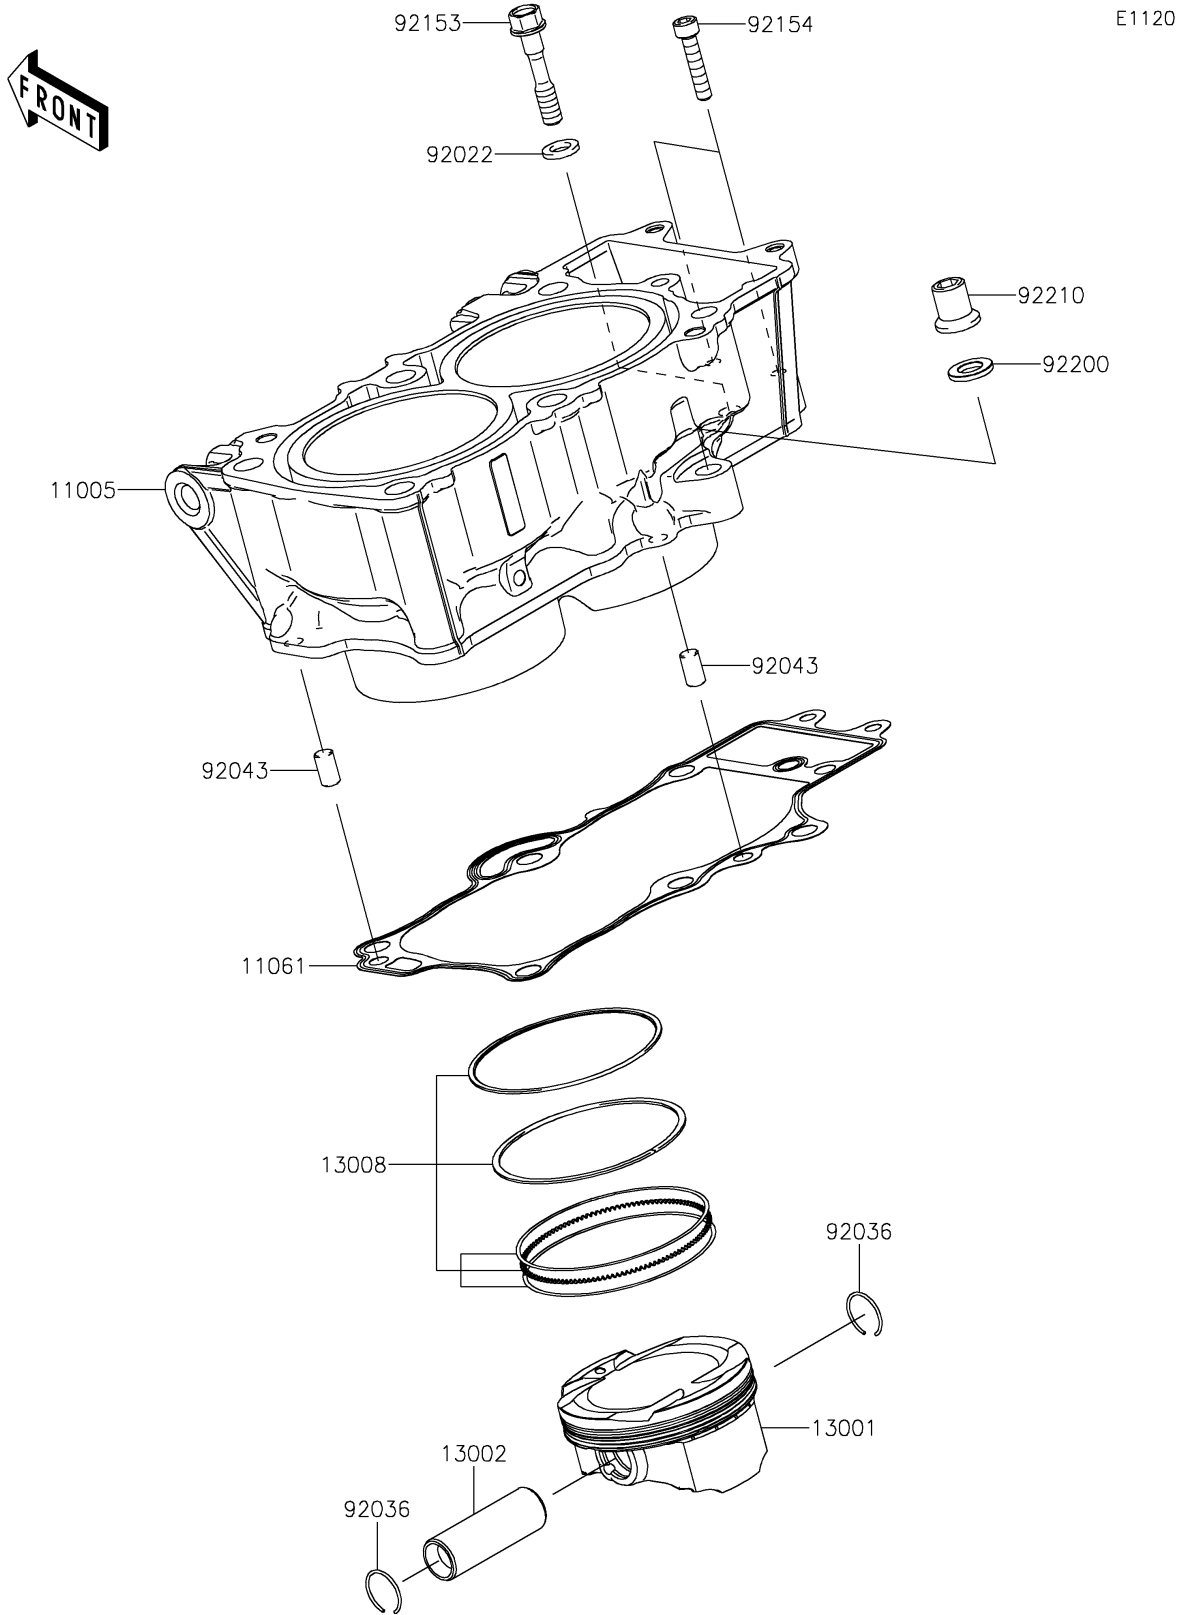

2022 Z650RS PARTS DIAGRAM

Cylinder/Piston(s)

2022 Z650RS PARTS LIST

Cylinder/Piston(s)

ITEM NAME	PART NUMBER	QUANTITY
CYLINDER-ENGINE (Ref # 11005)	11005-0666	1
GASKET,CYLINDER BASE (Ref # 11061)	11061-1207	1
PISTON-ENGINE (Ref # 13001)	13001-0786	2
PIN-PISTON (Ref # 13002)	13002-0007	2
RING-SET-PISTON (Ref # 13008)	13008-1196	2
WASHER,9X15.5X2 (Ref # 92022)	92022-1401	1
RING-SNAP,PISTON PIN (Ref # 92036)	92036-008	4
PIN,8X14 (Ref # 92043)	92043-1567	2
BOLT,8X43 (Ref # 92153)	92153-1011	1
BOLT,SOCKET,6X30 (Ref # 92154)	92154-0116	2
WASHER,10.5X19X2.3 (Ref # 92200)	92200-0363	1
NUT (Ref # 92210)	92210-0223	1