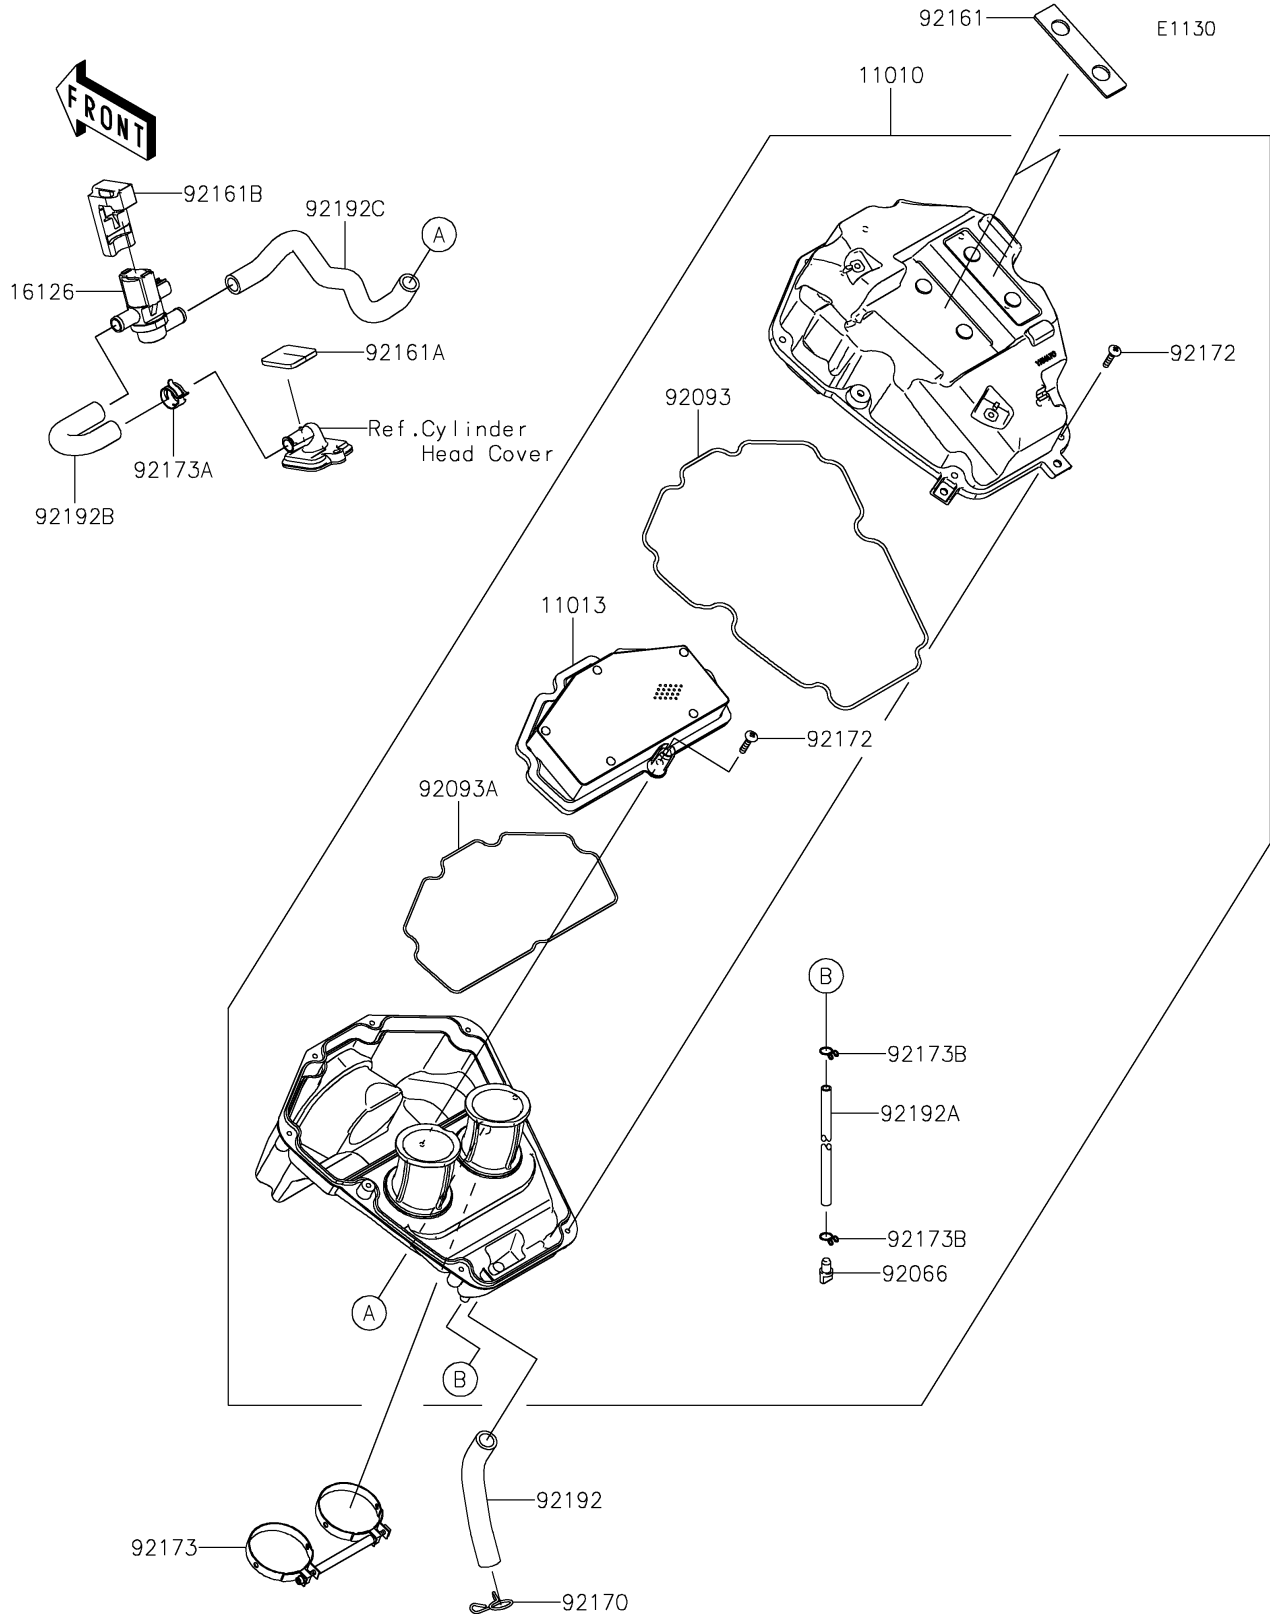

2022 Z650RS ABS PARTS DIAGRAM

Air Cleaner

2022 Z650RS ABS PARTS LIST

Air Cleaner

ITEM NAME	PART NUMBER	QUANTITY
FILTER-ASSY-AIR (Ref # 11010)	11010-0869	1
ELEMENT-AIR FILTER (Ref # 11013)	11013-0745	1
VALVE,AIR SWITCHING (Ref # 16126)	16126-0743	1
PLUG,DRAIN (Ref # 92066)	92066-0782	1
SEAL (Ref # 92093)	92093-0610	1
SEAL,ELEMENT (Ref # 92093A)	92093-0611	1
DAMPER (Ref # 92161)	92161-1428	2
DAMPER (Ref # 92161A)	92161-1899	1
DAMPER (Ref # 92161B)	92161-1933	1
CLAMP (Ref # 92170)	92170-1017	1
SCREW,5X25 (Ref # 92172)	92172-0891	9
CLAMP (Ref # 92173)	92173-1698	1
CLAMP (Ref # 92173A)	92173-2344	1
CLAMP,10MM (Ref # 92173B)	92173-2400	2
TUBE,BREATHER (Ref # 92192)	92192-0958	1
TUBE,DRAIN,L=245 (Ref # 92192A)	92192-1380	1
TUBE,ASV-HEAD (Ref # 92192B)	92192-1698	1
TUBE,A/C-ASV (Ref # 92192C)	92192-1699	1