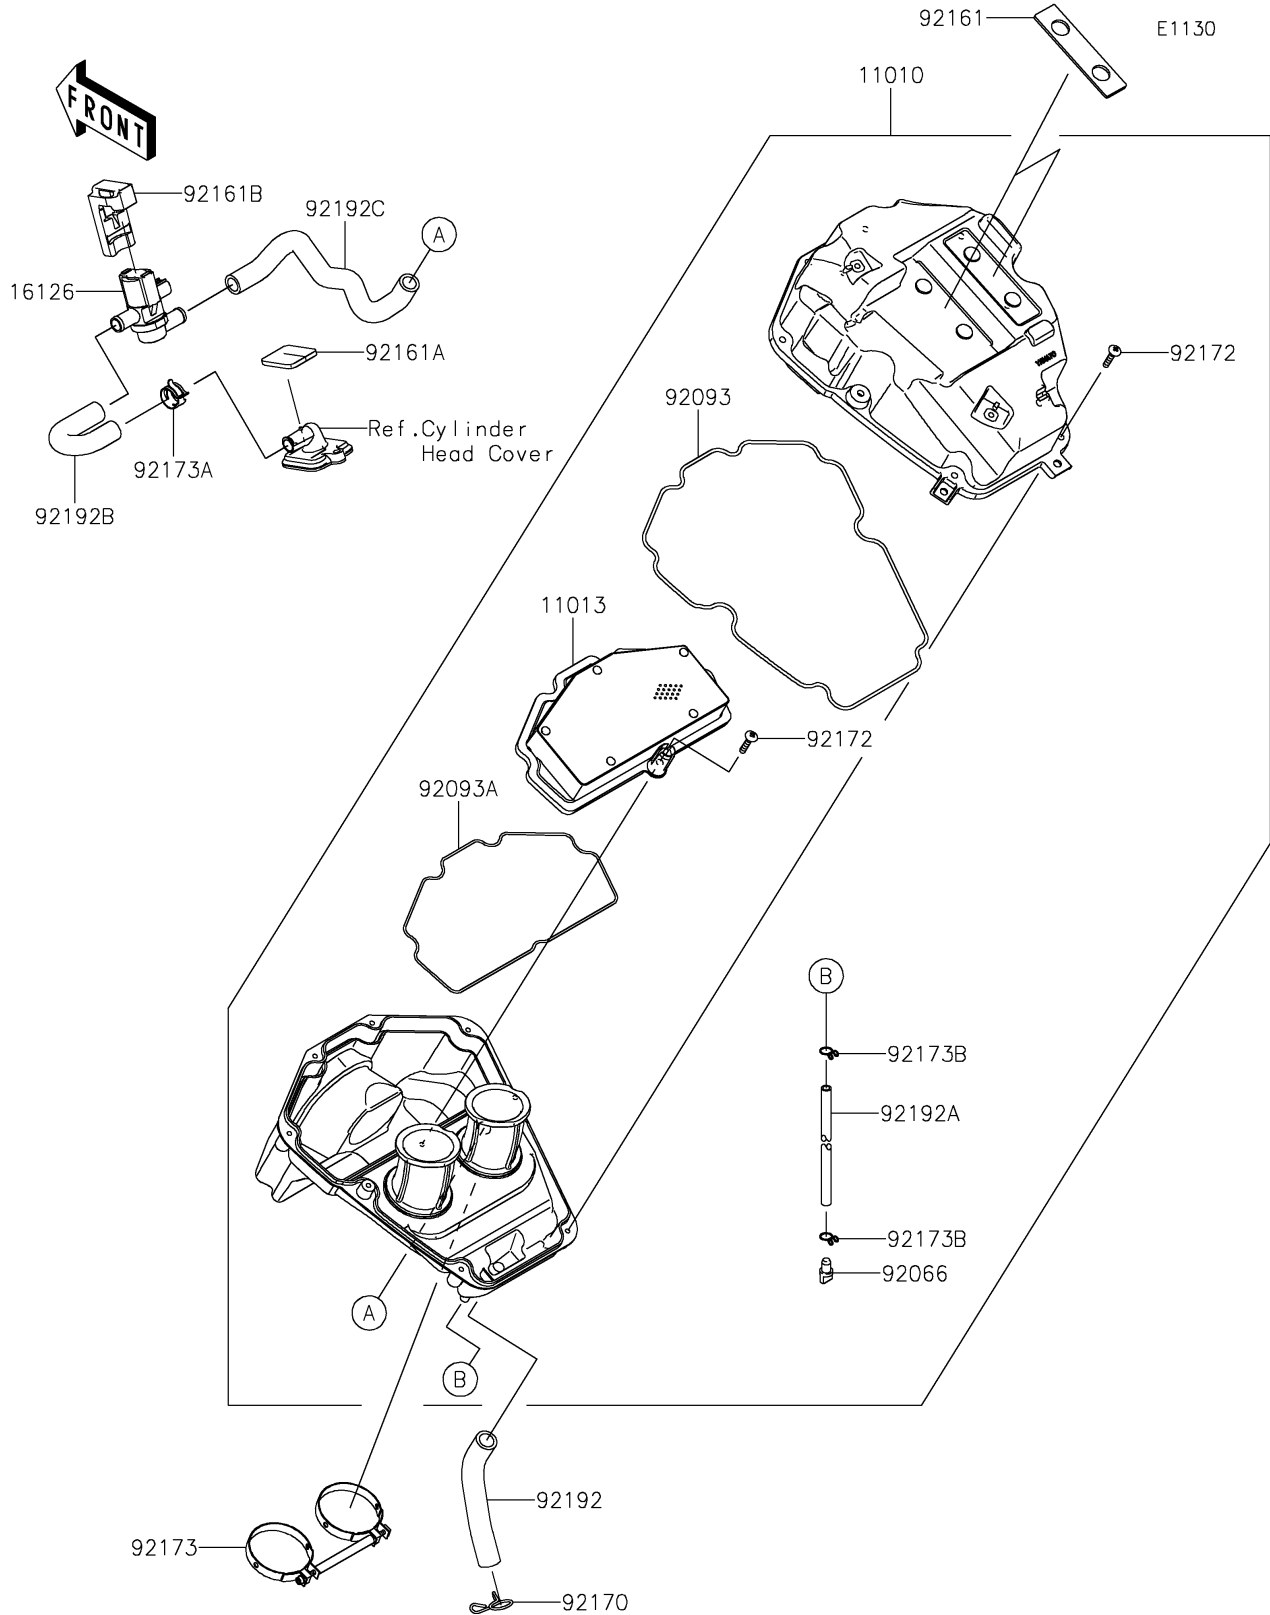

# 2022 Z650RS ABS PARTS DIAGRAM

## 2022 Z650RS ABS PARTS LIST

### Air Cleaner

ITEM NAME	PART NUMBER	QUANTITY
FILTER-ASSY-AIR (Ref # 11010)	11010-0869	1
ELEMENT-AIR FILTER (Ref # 11013)	11013-0745	1
VALVE,AIR SWITCHING (Ref # 16126)	16126-0743	1
PLUG,DRAIN (Ref # 92066)	92066-0782	1
SEAL (Ref # 92093)	92093-0610	1
SEAL,ELEMENT (Ref # 92093A)	92093-0611	1
DAMPER (Ref # 92161)	92161-1428	2
DAMPER (Ref # 92161A)	92161-1899	1
DAMPER (Ref # 92161B)	92161-1933	1
CLAMP (Ref # 92170)	92170-1017	1
SCREW,5X25 (Ref # 92172)	92172-0891	9
CLAMP (Ref # 92173)	92173-1698	1
CLAMP (Ref # 92173A)	92173-2344	1
CLAMP,10MM (Ref # 92173B)	92173-2400	2
TUBE,BREATHER (Ref # 92192)	92192-0958	1
TUBE,DRAIN,L=245 (Ref # 92192A)	92192-1380	1
TUBE,ASV-HEAD (Ref # 92192B)	92192-1698	1
TUBE,A/C-ASV (Ref # 92192C)	92192-1699	1