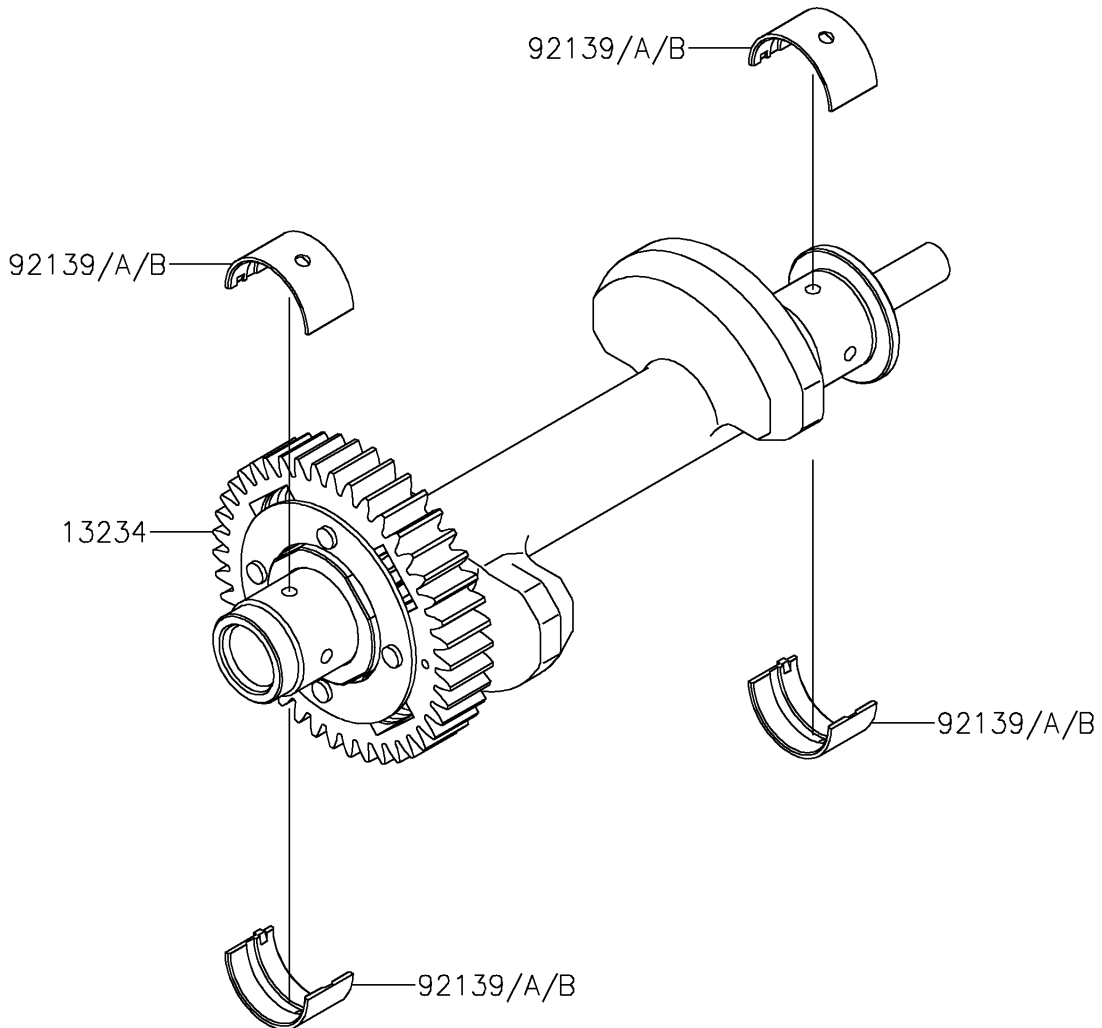

2022 Z650RS PARTS DIAGRAM

Balancer

E1323

2022 Z650RS PARTS LIST

Balancer

ITEM NAME	PART NUMBER	QUANTITY
SHAFT-COMP,BALANCER (Ref # 13234)	13234-0602	1
BUSHING,BALANCER,BLUE (Ref # 92139)	92139-0117	4
BUSHING,BALANCER,BLACK (Ref # 92139A)	92139-0118	AR
BUSHING,BALANCER,BROWN (Ref # 92139B)	92139-0119	AR