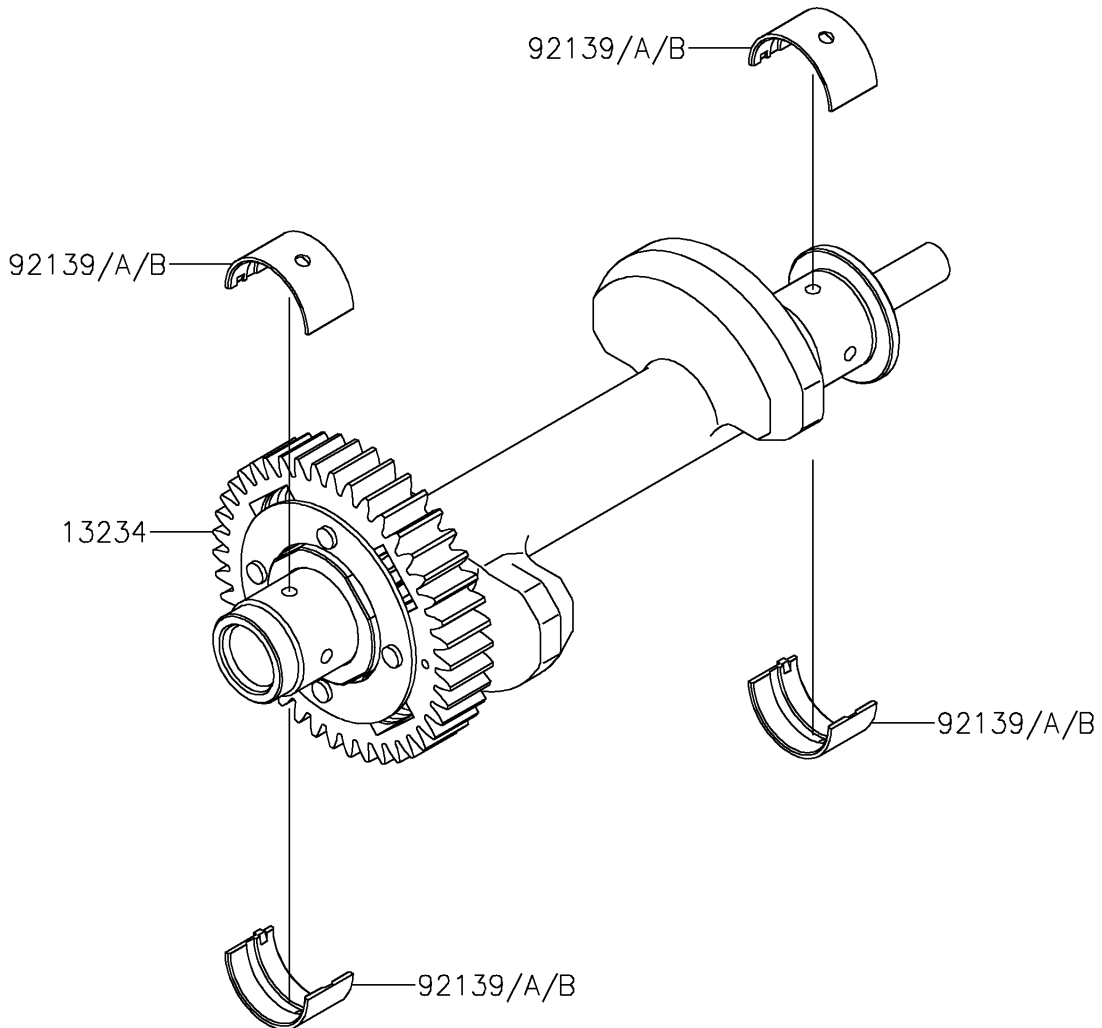

# 2022 Z650RS ABS PARTS DIAGRAM

Balancer

E1323

## 2022 Z650RS ABS PARTS LIST

### Balancer

ITEM NAME	PART NUMBER	QUANTITY
SHAFT-COMP,BALANCER (Ref # 13234)	13234-0602	1
BUSHING,BALANCER,BLUE (Ref # 92139)	92139-0117	4
BUSHING,BALANCER,BLACK (Ref # 92139A)	92139-0118	AR
BUSHING,BALANCER,BROWN (Ref # 92139B)	92139-0119	AR