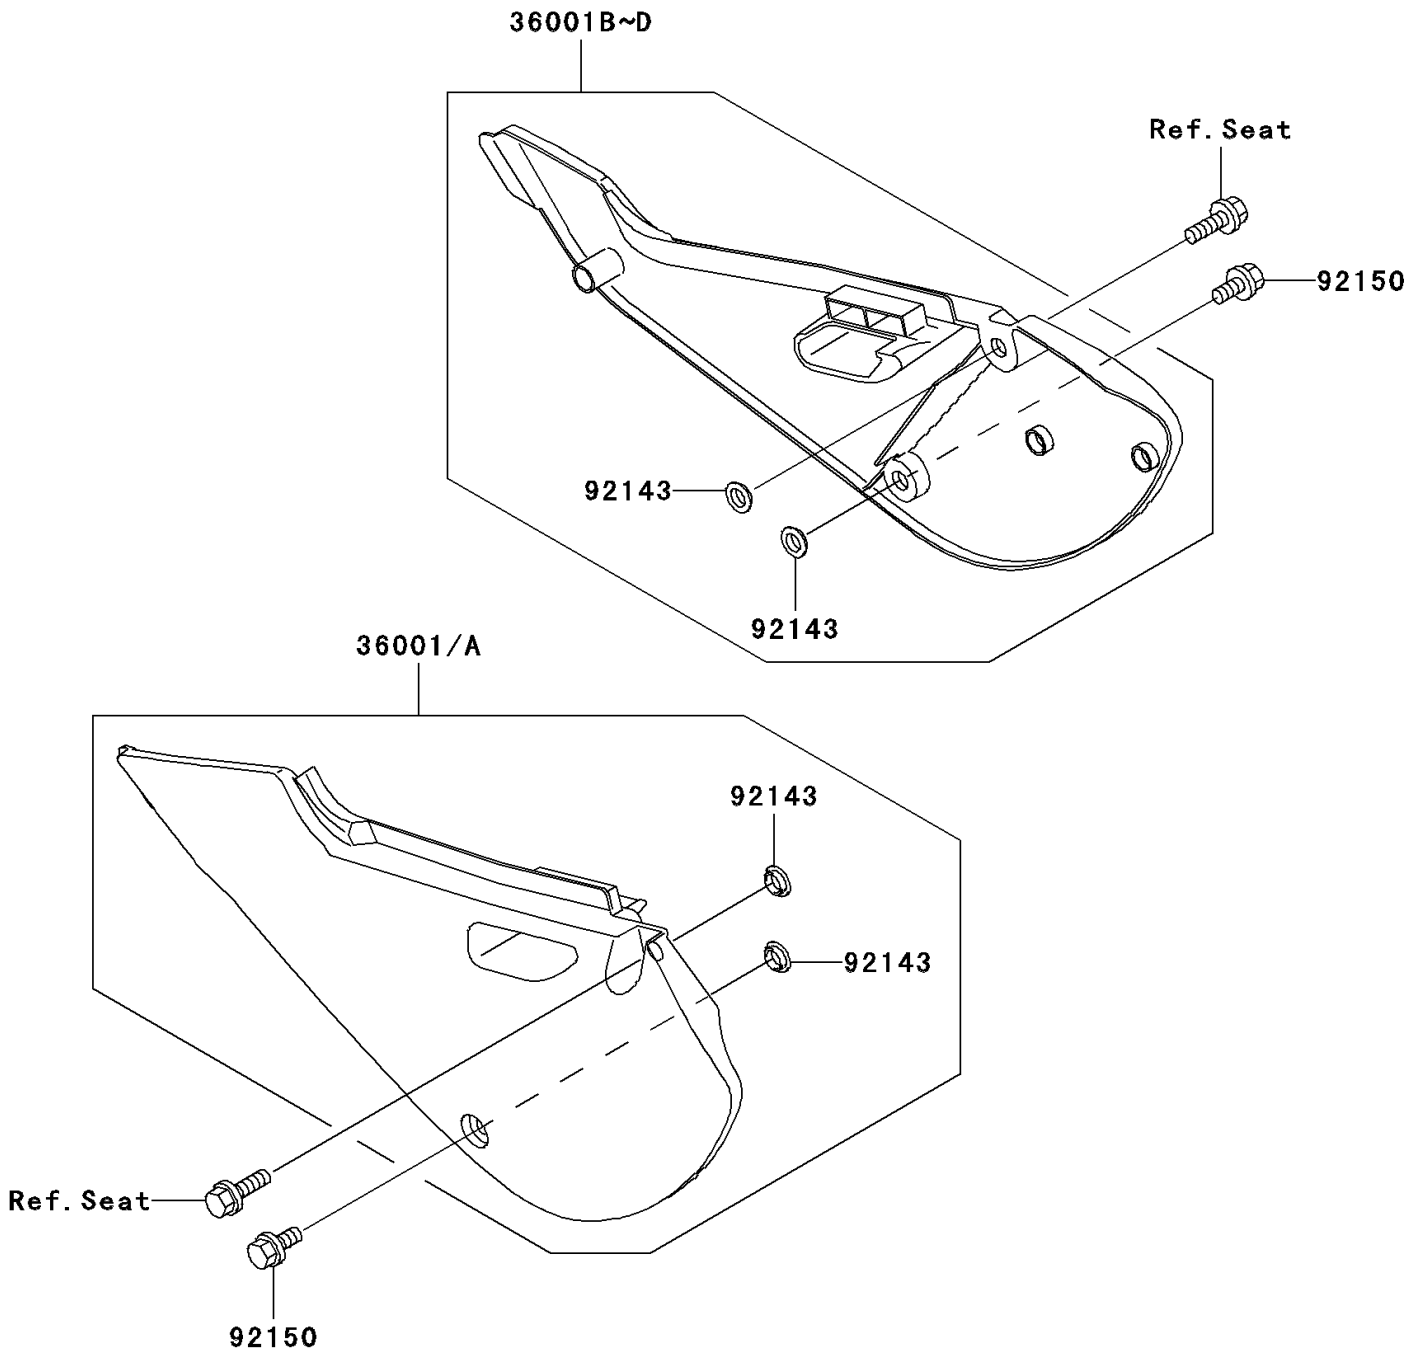

2001 KX65 PARTS DIAGRAM

Side Covers

F2611

2001 KX65 PARTS LIST

Side Covers

ITEM NAME	PART NUMBER	QUANTITY
COVER-SIDE,LH,P.WHITE (Ref # 36001A)	36001-1639-6F	1
COVER-SIDE,RH,P.WHITE (Ref # 36001B)	36001-1644-6F	1
COLLAR (Ref # 92143)	92143-1196	4
BOLT,6X14 (Ref # 92150)	92150-1340	2