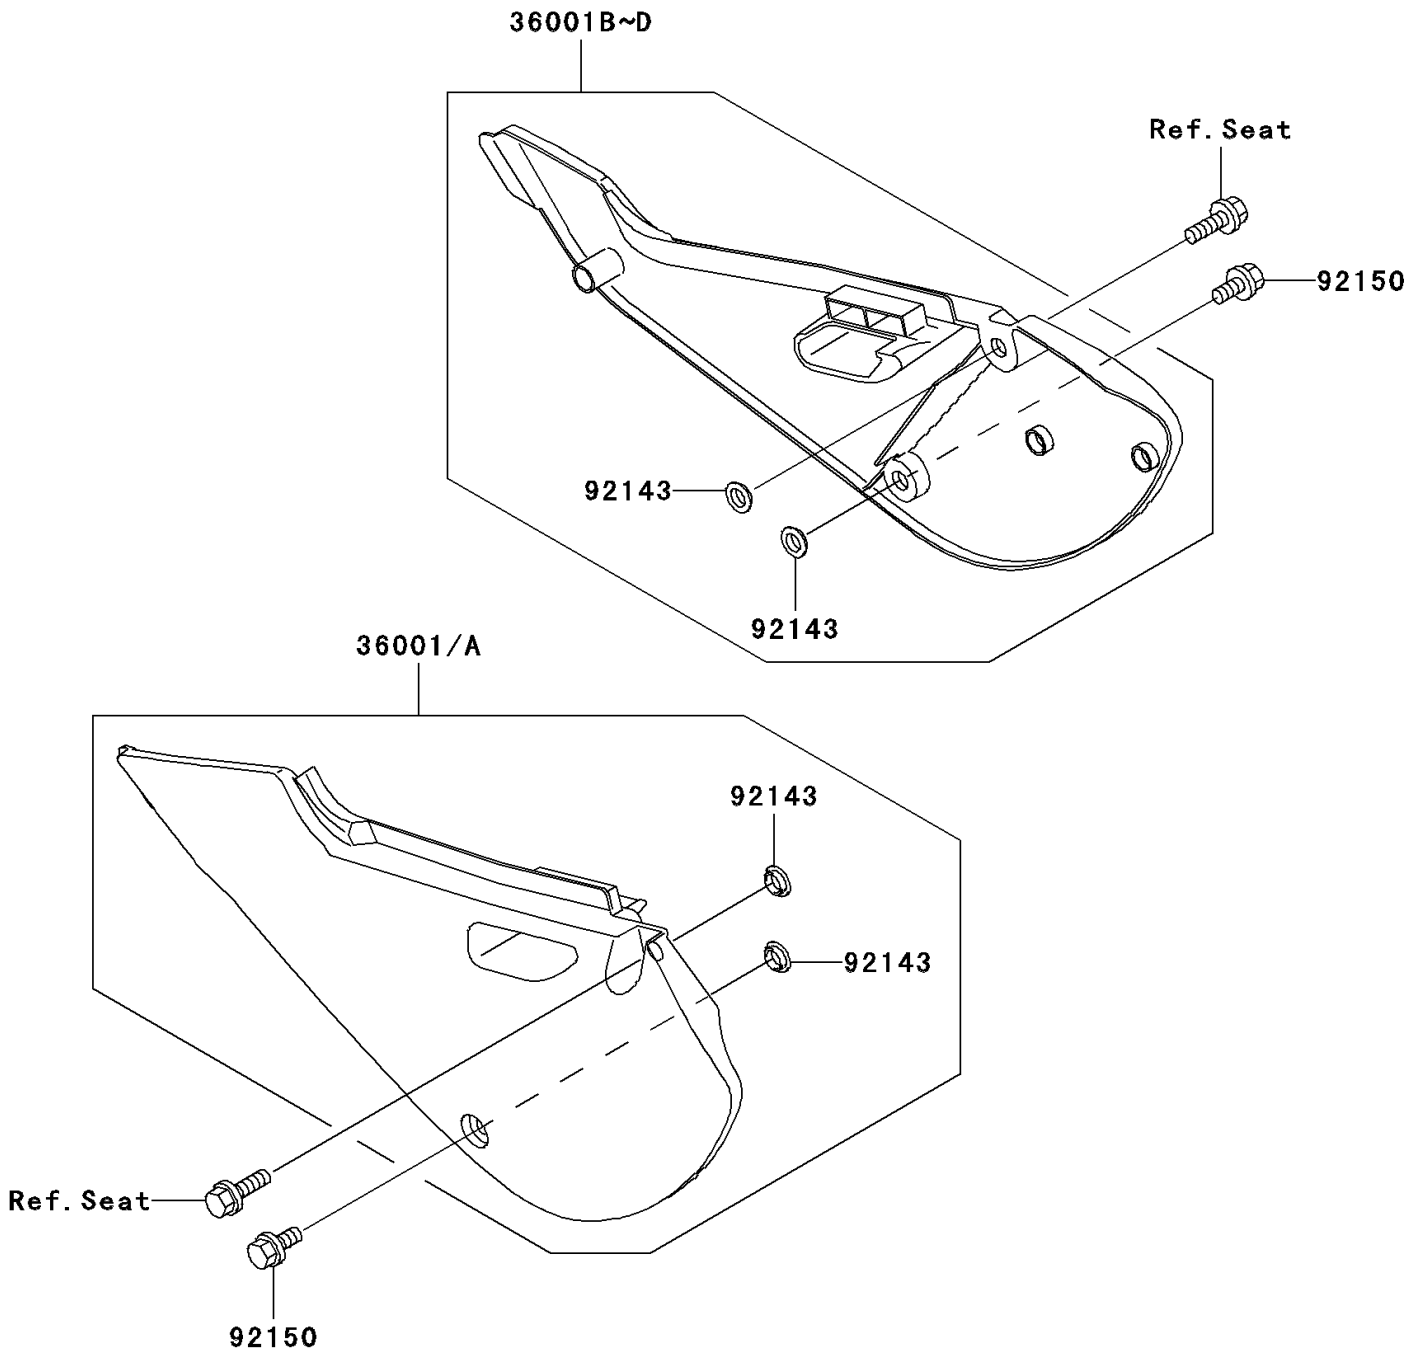

2003 KX65 PARTS DIAGRAM

Side Covers

F2611

2003 KX65 PARTS LIST

Side Covers

ITEM NAME	PART NUMBER	QUANTITY
COVER-SIDE,LH,S.WHITE (Ref # 36001)	36001-1639-266	1
COVER-SIDE,RH,S.WHITE (Ref # 36001C)	36001-1667-266	1
COLLAR (Ref # 92143)	92143-1196	4
BOLT,6X14 (Ref # 92150)	92150-1340	2