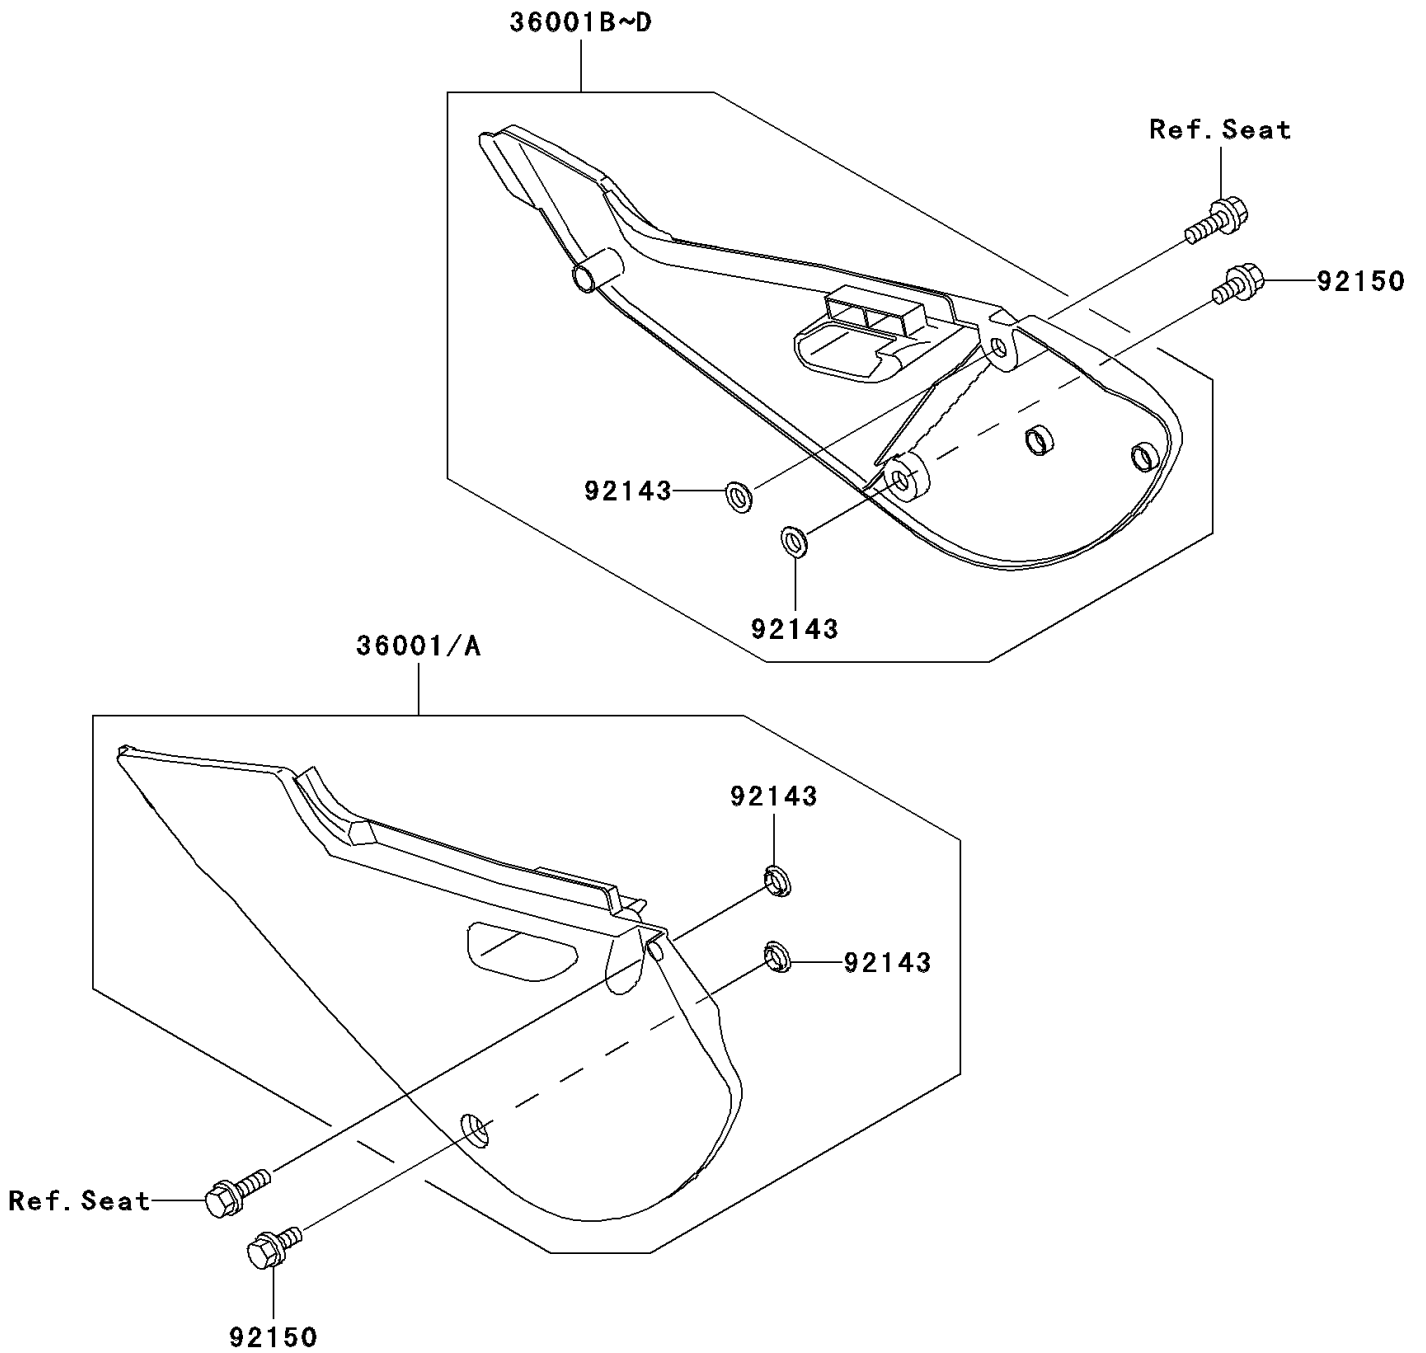

2004 KX65 PARTS DIAGRAM

Side Covers

F2611

2004 KX65 PARTS LIST

Side Covers

ITEM NAME	PART NUMBER	QUANTITY
COVER-SIDE,LH,S.WHITE (Ref # 36001)	36001-1639-266	1
COVER-SIDE,RH,S.WHITE (Ref # 36001C)	36001-1667-266	1
COLLAR (Ref # 92143)	92143-1196	4
BOLT,6X14 (Ref # 92150)	92150-1340	2