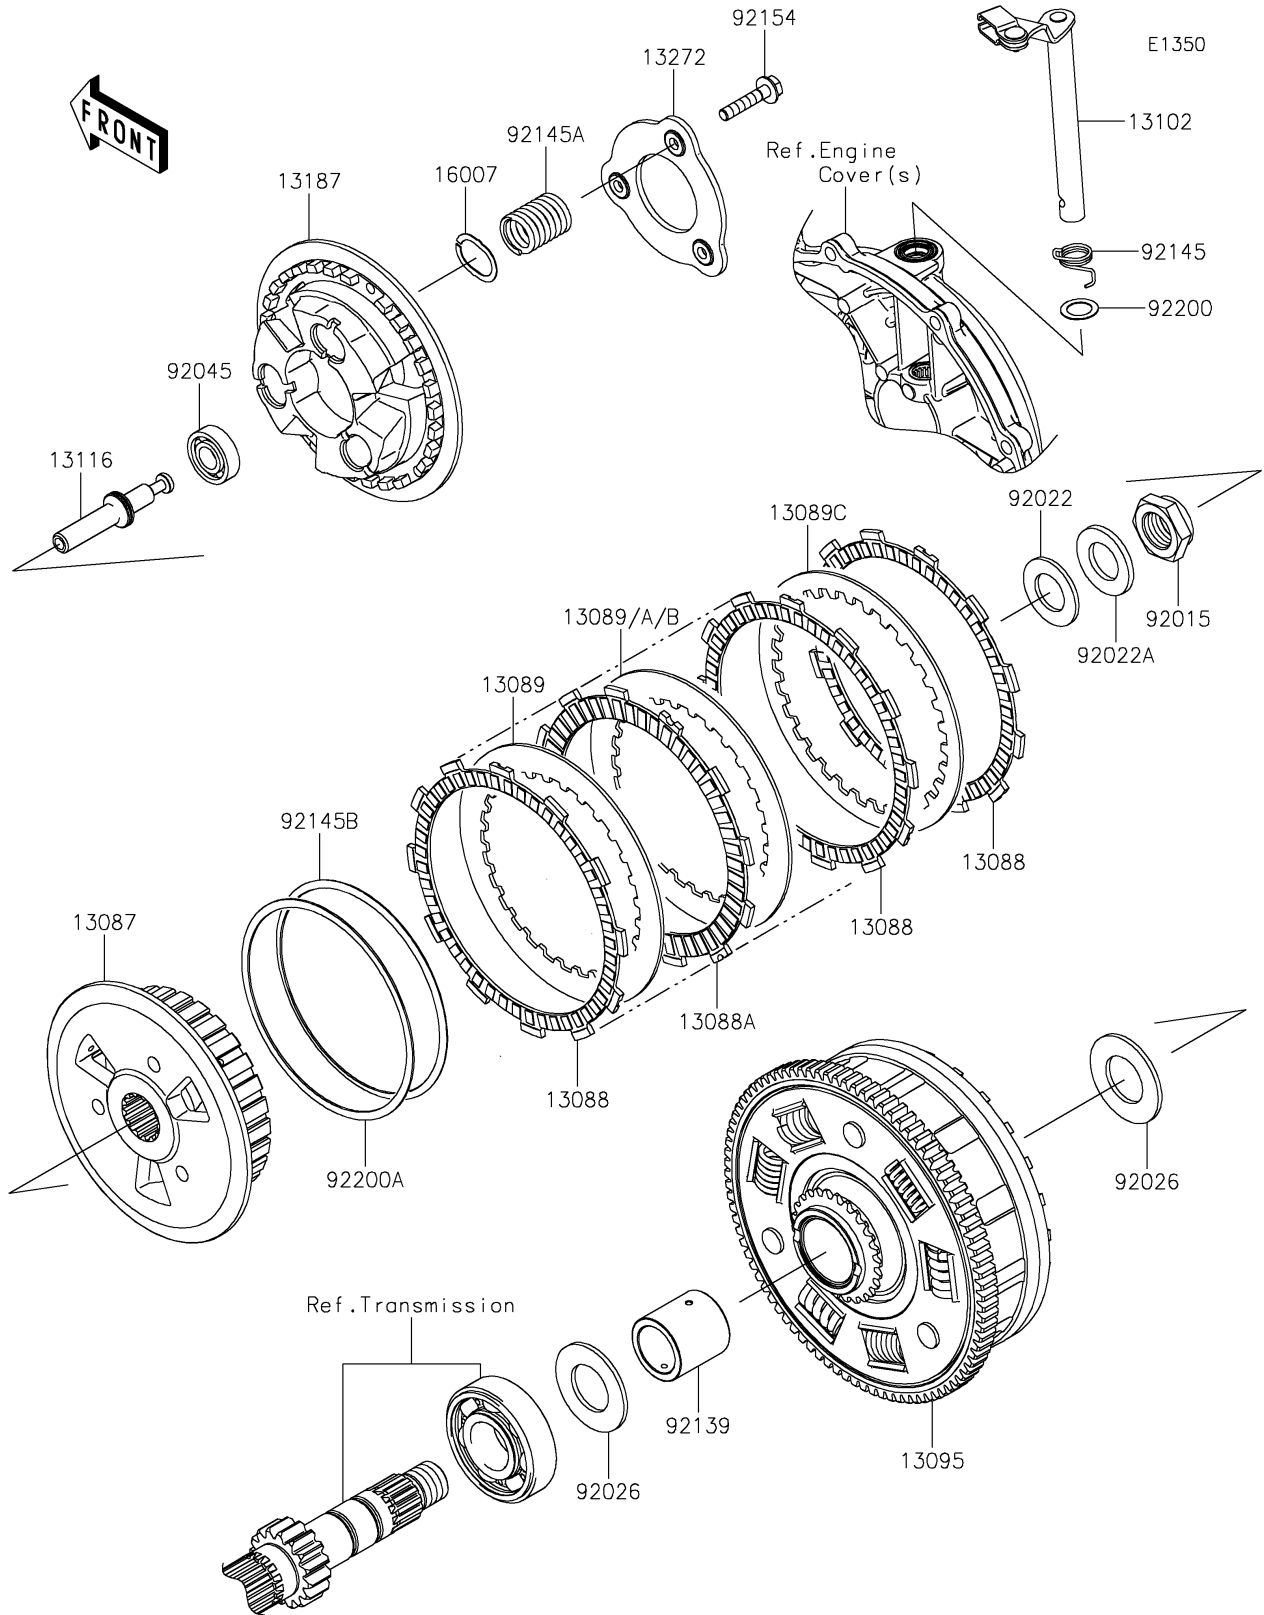

2022 Z650RS PARTS DIAGRAM

Clutch

2022 Z650RS PARTS LIST

Clutch

ITEM NAME	PART NUMBER	QUANTITY
HUB-CLUTCH (Ref # 13087)	13087-0581	1
PLATE-FRICTION (Ref # 13088)	13088-0557	3
PLATE-FRICTION (Ref # 13088A)	13088-0566	4
PLATE-CLUTCH,T=2.0 (Ref # 13089)	13089-0021	5
PLATE-CLUTCH,T=1.6 (Ref # 13089A)	13089-0038	AR
PLATE-CLUTCH,T=2.3 (Ref # 13089B)	13089-0039	AR
PLATE-CLUTCH (Ref # 13089C)	13089-0558	1
HOUSING-COMP-CLUTCH (Ref # 13095)	13095-0585	1
RELEASE-COMP-CLUTCH (Ref # 13102)	13102-0070	1
ROD-PUSH (Ref # 13116)	13116-0734	1
PLATE-CLUTCH OPERATING (Ref # 13187)	13187-0029	1
PLATE (Ref # 13272)	13272-1303	1
SEAT-SPRING (Ref # 16007)	16007-0736	3
NUT,20MM (Ref # 92015)	92015-1555	1
WASHER,20.3X36X2.3 (Ref # 92022)	92022-1116	1
WASHER,20.3X36X3.7 (Ref # 92022A)	92022-1868	1
SPACER,25.5X47X2.5 (Ref # 92026)	92026-0716	2
BEARING-BALL,6001C3ML01 (Ref # 92045)	92045-1235	1
BUSHING (Ref # 92139)	92139-0710	1
SPRING,CLUTCH RELEASE (Ref # 92145)	92145-0897	1
SPRING (Ref # 92145A)	92145-1732	3
SPRING (Ref # 92145B)	92145-1765	1
BOLT,UPSET,6X30 (Ref # 92154)	92154-0997	3
WASHER,12X18.5X0.5 (Ref # 92200)	92200-1487	1
WASHER,T=1.0 (Ref # 92200A)	92200-1579	1