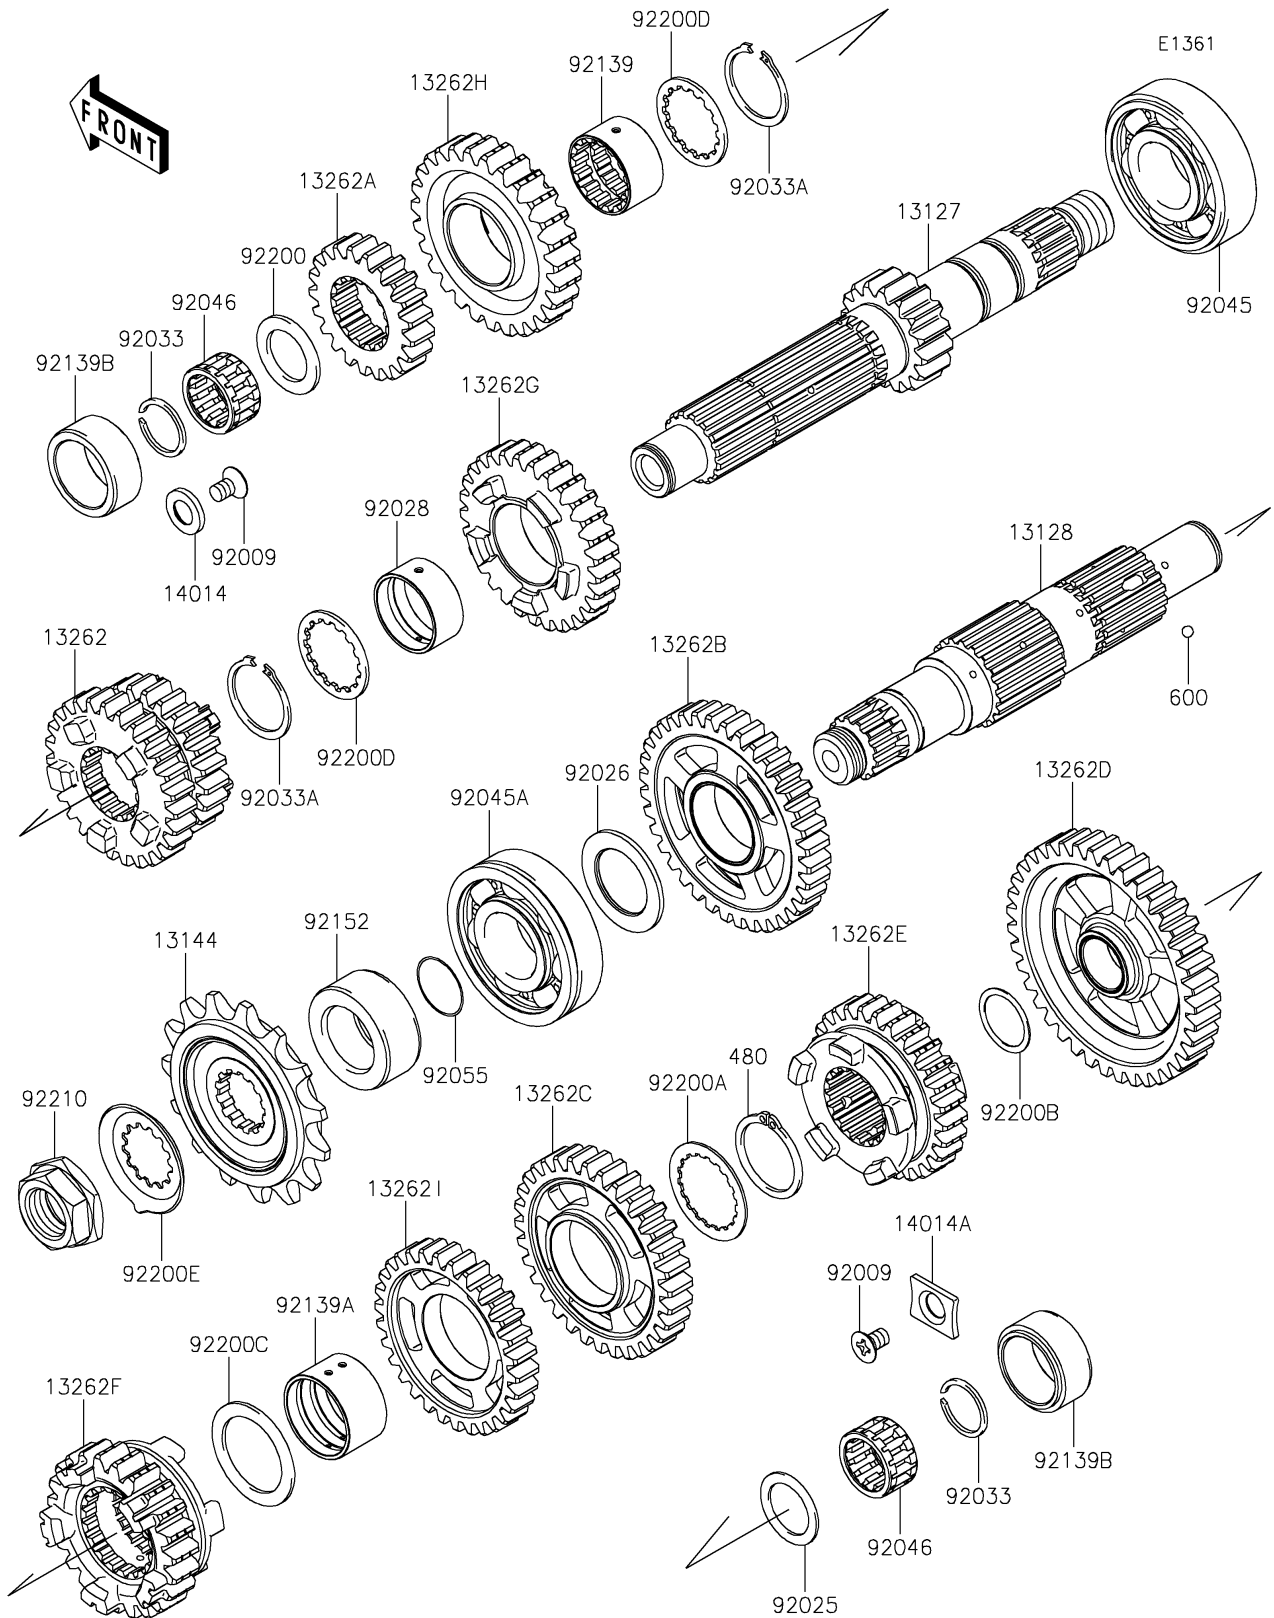

# 2022 Z650RS ABS PARTS DIAGRAM

Transmission

## 2022 Z650RS ABS PARTS LIST

### Transmission

ITEM NAME	PART NUMBER	QUANTITY
SHAFT-TRANSMISSION INPUT,16T (Ref # 13127)	13127-0666	1
SHAFT-TRANSMISSION OUTPUT (Ref # 13128)	13128-0690	1
SPROCKET-OUTPUT,15T,#520 (Ref # 13144)	13144-0576	1
GEAR,INPUT 3RD&4TH,24T&27T (Ref # 13262)	13262-0819	1
GEAR,INPUT 2ND,21T (Ref # 13262A)	13262-0821	1
GEAR,OUTPUT 2ND,36T (Ref # 13262B)	13262-0826	1
GEAR,OUTPUT 3RD,32T (Ref # 13262C)	13262-0827	1
GEAR,OUTPUT LOW,39T (Ref # 13262D)	13262-0828	1
GEAR,OUTPUT 5TH,28T (Ref # 13262E)	13262-1229	1
GEAR,OUTPUT 6TH,23T (Ref # 13262F)	13262-1230	1
GEAR,INPUT 5TH,29T (Ref # 13262G)	13262-1275	1
GEAR,INPUT 6TH,27T (Ref # 13262H)	13262-1276	1
GEAR,OUTPUT 4TH,30T (Ref # 13262I)	13262-1580	1
PLATE-POSITION,9.5X17X2.3 (Ref # 14014)	14014-0019	1
PLATE-POSITION,RH (Ref # 14014A)	14014-0020	1
SCREW,6X10 (Ref # 92009)	92009-1375	2
SHIM,20.3X28X1.1 (Ref # 92025)	92025-1455	1
SPACER,25.3X39X2.0 (Ref # 92026)	92026-0715	1
BUSHING,INPUT GEAR (Ref # 92028)	92028-1449	1
RING-SNAP,20MM (Ref # 92033)	92033-015	2
RING-SNAP,25.9X30.6X1.2 (Ref # 92033A)	92033-1037	2
BEARING-BALL,25X62X17 (Ref # 92045)	92045-0042	1
BEARING-BALL,6305N2SH2 (Ref # 92045A)	92045-1224	1
BEARING-NEEDLE,KMJ20X26X13.8X1 (Ref # 92046)	92046-1185	2
RING-O,21.5X1.5 (Ref # 92055)	92055-0196	1
BUSHING,25X28.3X16.7 (Ref # 92139)	92139-0107	1
BUSHING,OUT 3RD&4TH GEAR (Ref # 92139A)	92139-0108	1
BUSHING,26X34X16.2 (Ref # 92139B)	92139-0713	2
COLLAR,25X40X17.2 (Ref # 92152)	92152-0972	1

### Transmission

ITEM NAME	PART NUMBER	QUANTITY
WASHER,20.2X30X1.8 (Ref # 92200)	92200-0221	1
WASHER,30.3X38X1.0 (Ref # 92200A)	92200-0222	1
WASHER,20.2X25.0X0.5 (Ref # 92200B)	92200-0291	1
WASHER,29.9X40X1.5 (Ref # 92200C)	92200-0721	1
WASHER,28.5X34.0X1.5 (Ref # 92200D)	92200-1240	2
WASHER (Ref # 92200E)	92200-1932	1
NUT,20MM (Ref # 92210)	92210-0850	1
CIRCLIP (Ref # 480)	480J2900	1
BALL-STEEL,5/32 (Ref # 600)	600A0500	3