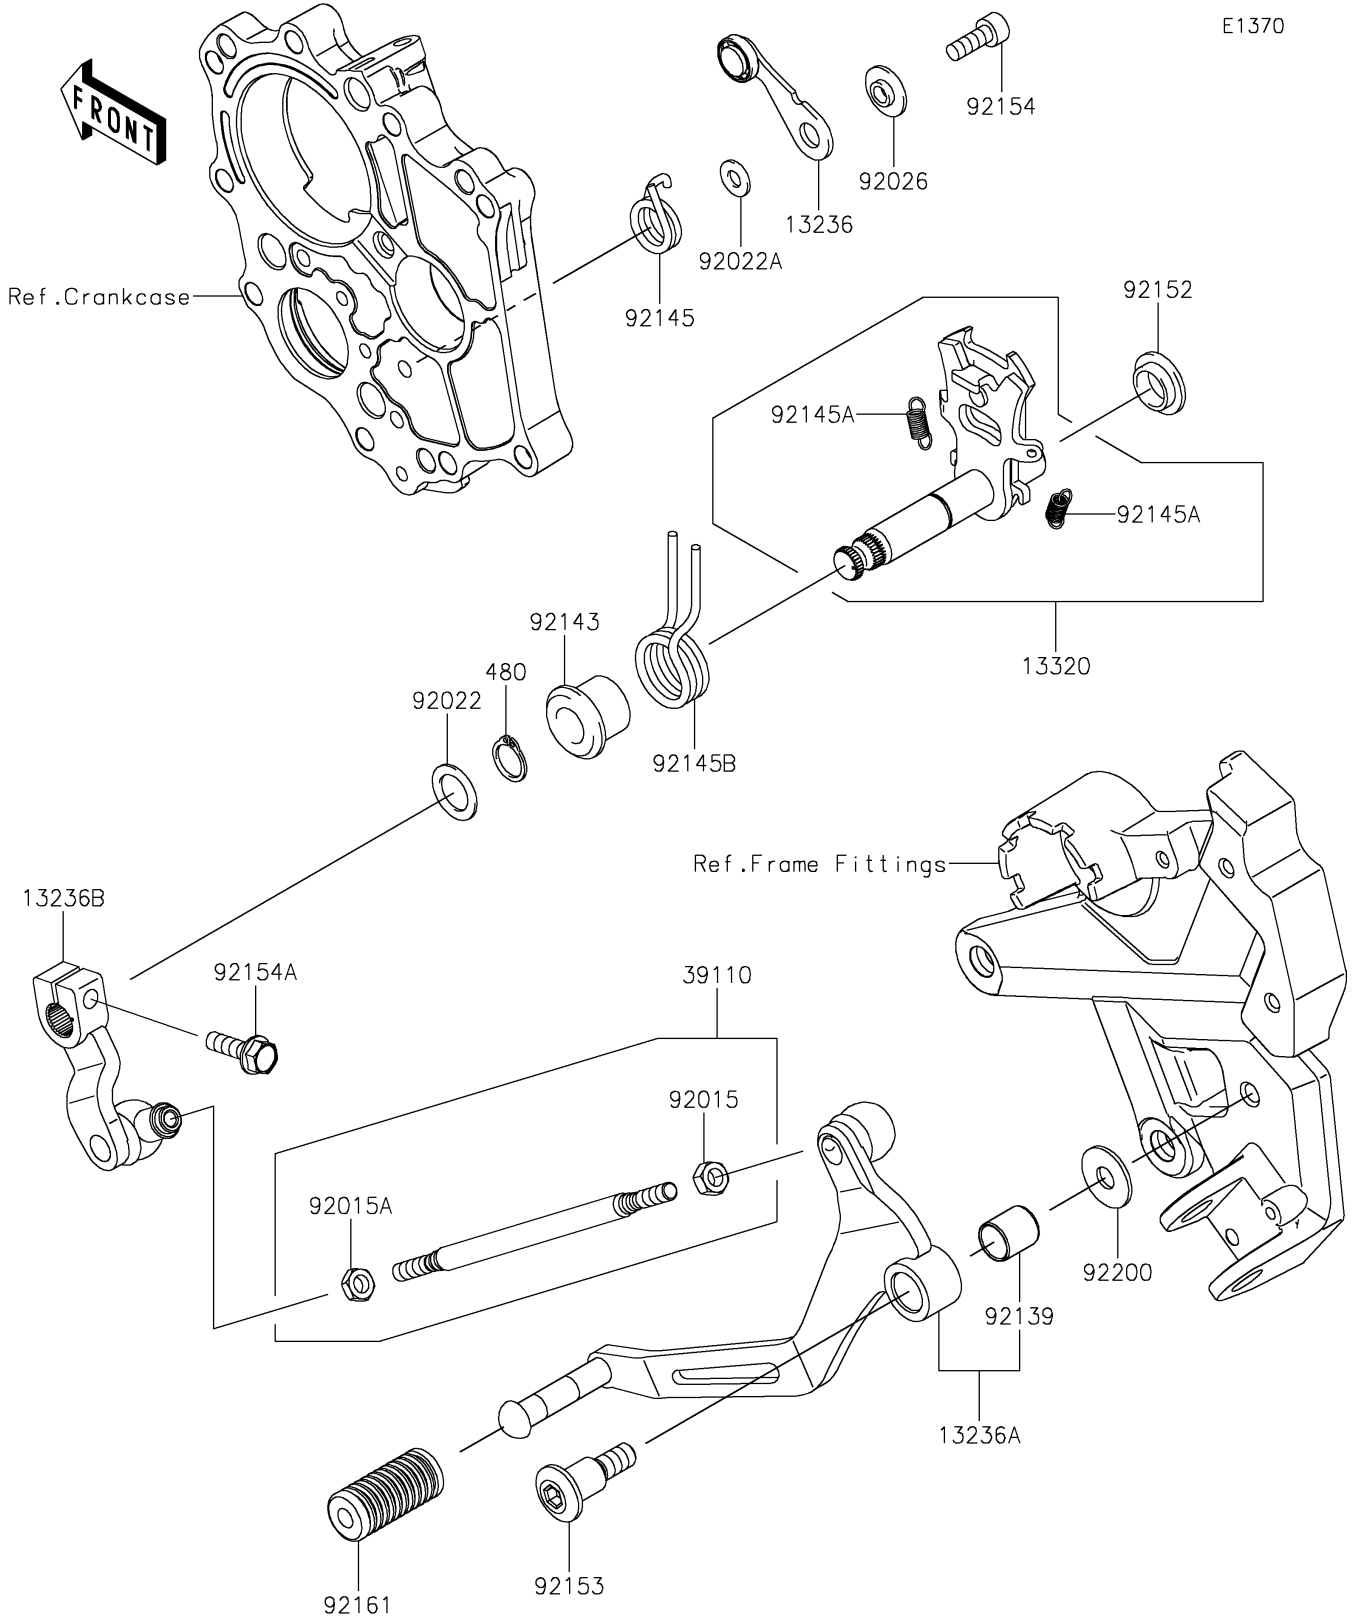

# 2022 Z650RS ABS PARTS DIAGRAM

## Gear Change Mechanism

E1370

## 2022 Z650RS ABS PARTS LIST

### Gear Change Mechanism

ITEM NAME	PART NUMBER	QUANTITY
LEVER-COMP,POSITION (Ref # 13236)	13236-0170	1
LEVER-COMP,CHANGE PEDAL (Ref # 13236A)	13236-0778	1
LEVER-COMP,ENGINE SIDE (Ref # 13236B)	13236-0779	1
LEVER-ASSY,CHANGE SHAFT (Ref # 13320)	13320-0032	1
ROD-ASSY-TIE (Ref # 39110)	39110-1124	1
NUT,6MM (Ref # 92015)	92015-1443	1
NUT,LEFT HANDED,6MM (Ref # 92015A)	92015-1444	1
WASHER,13.3X20X1 (Ref # 92022)	92022-1496	1
WASHER,6X12.8X1.2 (Ref # 92022A)	92022-1827	1
SPACER (Ref # 92026)	92026-1217	1
BUSHING (Ref # 92139)	92139-0023	1
COLLAR,RETURN SPRING (Ref # 92143)	92143-1498	1
SPRING,POSITION (Ref # 92145)	92145-0304	1
SPRING,5.5X0.7X18 (Ref # 92145A)	92145-0703	2
SPRING,CHANGE SHAFT RETURN (Ref # 92145B)	92145-1774	1
COLLAR (Ref # 92152)	92152-1075	1
BOLT,SOCKET,8X16.7 (Ref # 92153)	92153-0446	1
BOLT,SOCKET,6X16 (Ref # 92154)	92154-0235	1
BOLT,FLANGED,6X20 (Ref # 92154A)	92154-2595	1
DAMPER,CHANGE PEDAL (Ref # 92161)	92161-2389	1
WASHER,8.0X22.0X1.5 (Ref # 92200)	92200-0174	1
CIRCLIP-TYPE-C,13MM (Ref # 480)	480J1300	1