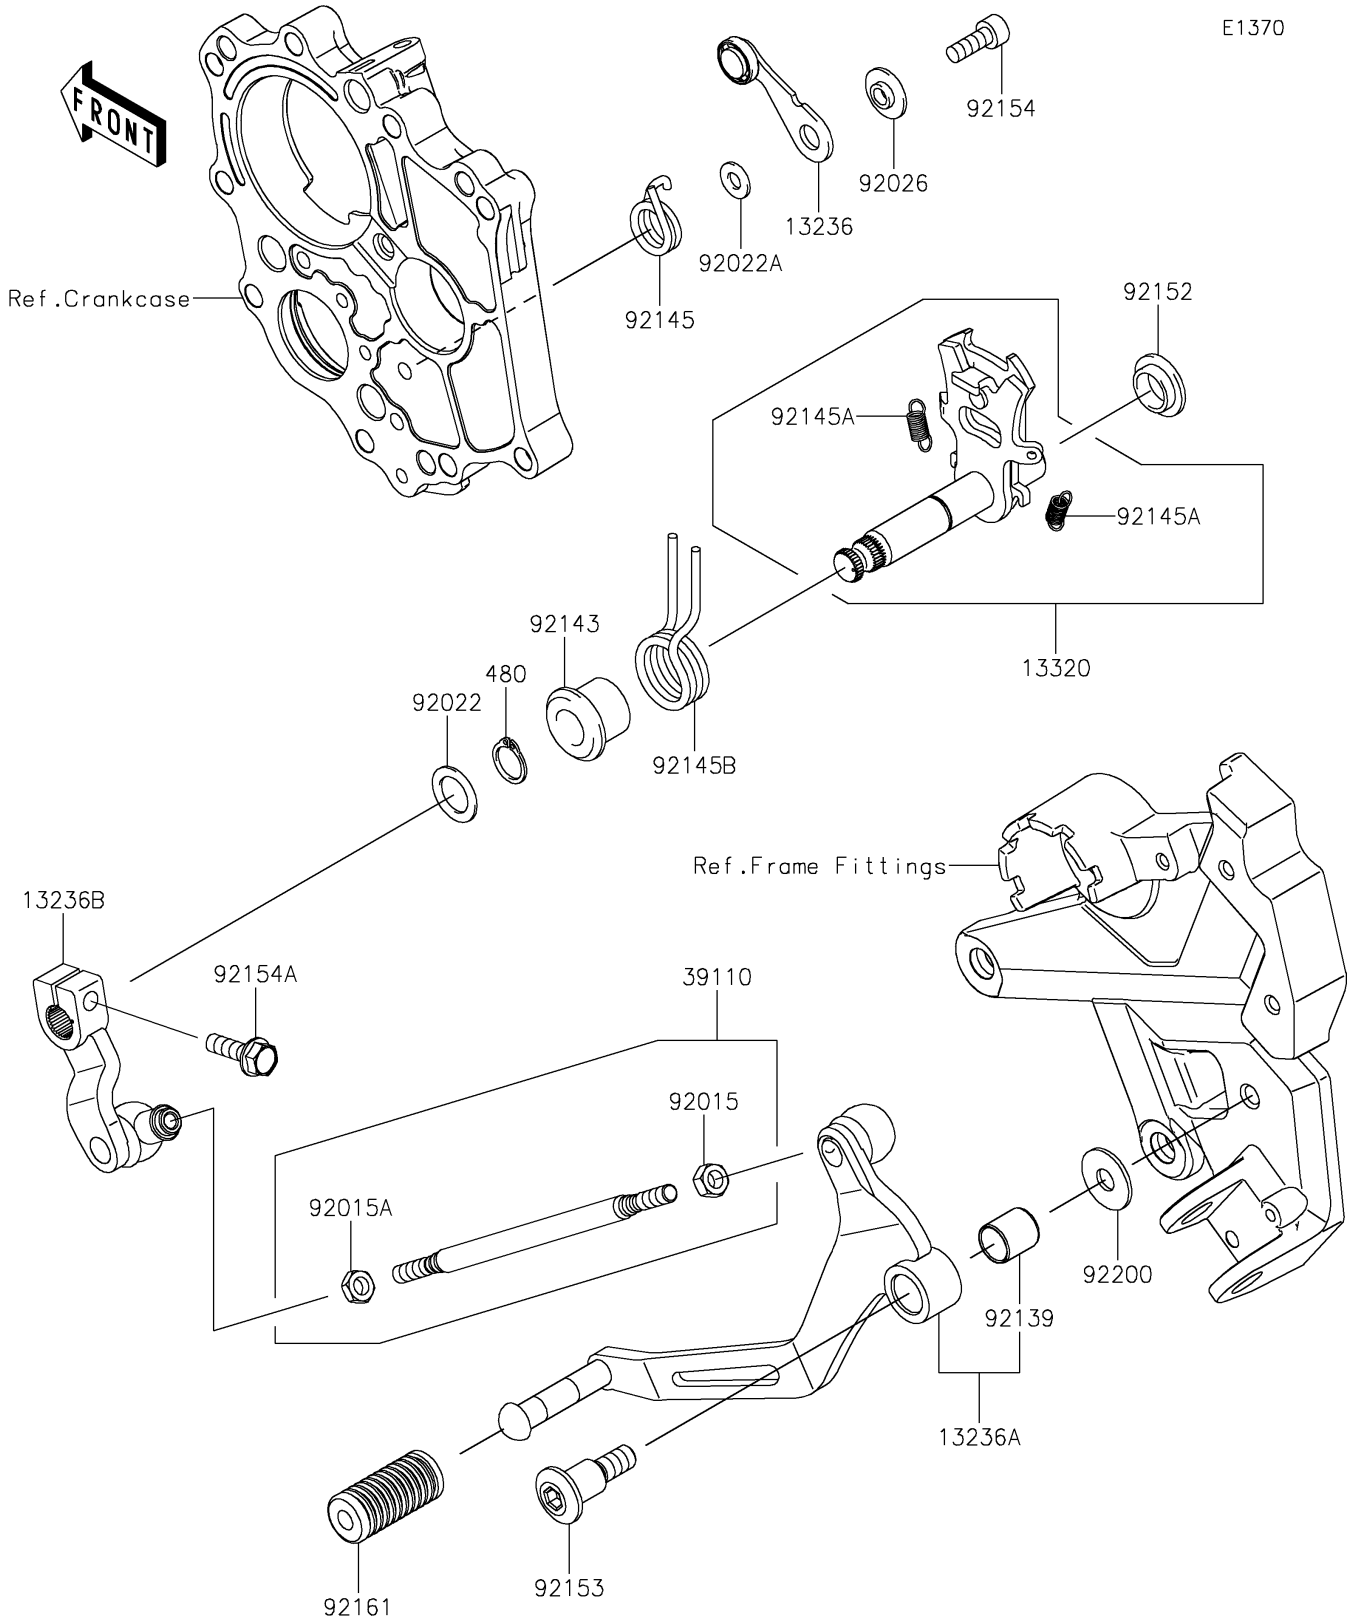

2022 Z650RS PARTS DIAGRAM

Gear Change Mechanism

E1370

2022 Z650RS PARTS LIST

Gear Change Mechanism

ITEM NAME	PART NUMBER	QUANTITY
LEVER-COMP,POSITION (Ref # 13236)	13236-0170	1
LEVER-COMP,CHANGE PEDAL (Ref # 13236A)	13236-0778	1
LEVER-COMP,ENGINE SIDE (Ref # 13236B)	13236-0779	1
LEVER-ASSY,CHANGE SHAFT (Ref # 13320)	13320-0032	1
ROD-ASSY-TIE (Ref # 39110)	39110-1124	1
NUT,6MM (Ref # 92015)	92015-1443	1
NUT,LEFT HANDED,6MM (Ref # 92015A)	92015-1444	1
WASHER,13.3X20X1 (Ref # 92022)	92022-1496	1
WASHER,6X12.8X1.2 (Ref # 92022A)	92022-1827	1
SPACER (Ref # 92026)	92026-1217	1
BUSHING (Ref # 92139)	92139-0023	1
COLLAR,RETURN SPRING (Ref # 92143)	92143-1498	1
SPRING,POSITION (Ref # 92145)	92145-0304	1
SPRING,5.5X0.7X18 (Ref # 92145A)	92145-0703	2
SPRING,CHANGE SHAFT RETURN (Ref # 92145B)	92145-1774	1
COLLAR (Ref # 92152)	92152-1075	1
BOLT,SOCKET,8X16.7 (Ref # 92153)	92153-0446	1
BOLT,SOCKET,6X16 (Ref # 92154)	92154-0235	1
BOLT,FLANGED,6X20 (Ref # 92154A)	92154-2595	1
DAMPER,CHANGE PEDAL (Ref # 92161)	92161-2389	1
WASHER,8.0X22.0X1.5 (Ref # 92200)	92200-0174	1
CIRCLIP-TYPE-C,13MM (Ref # 480)	480J1300	1