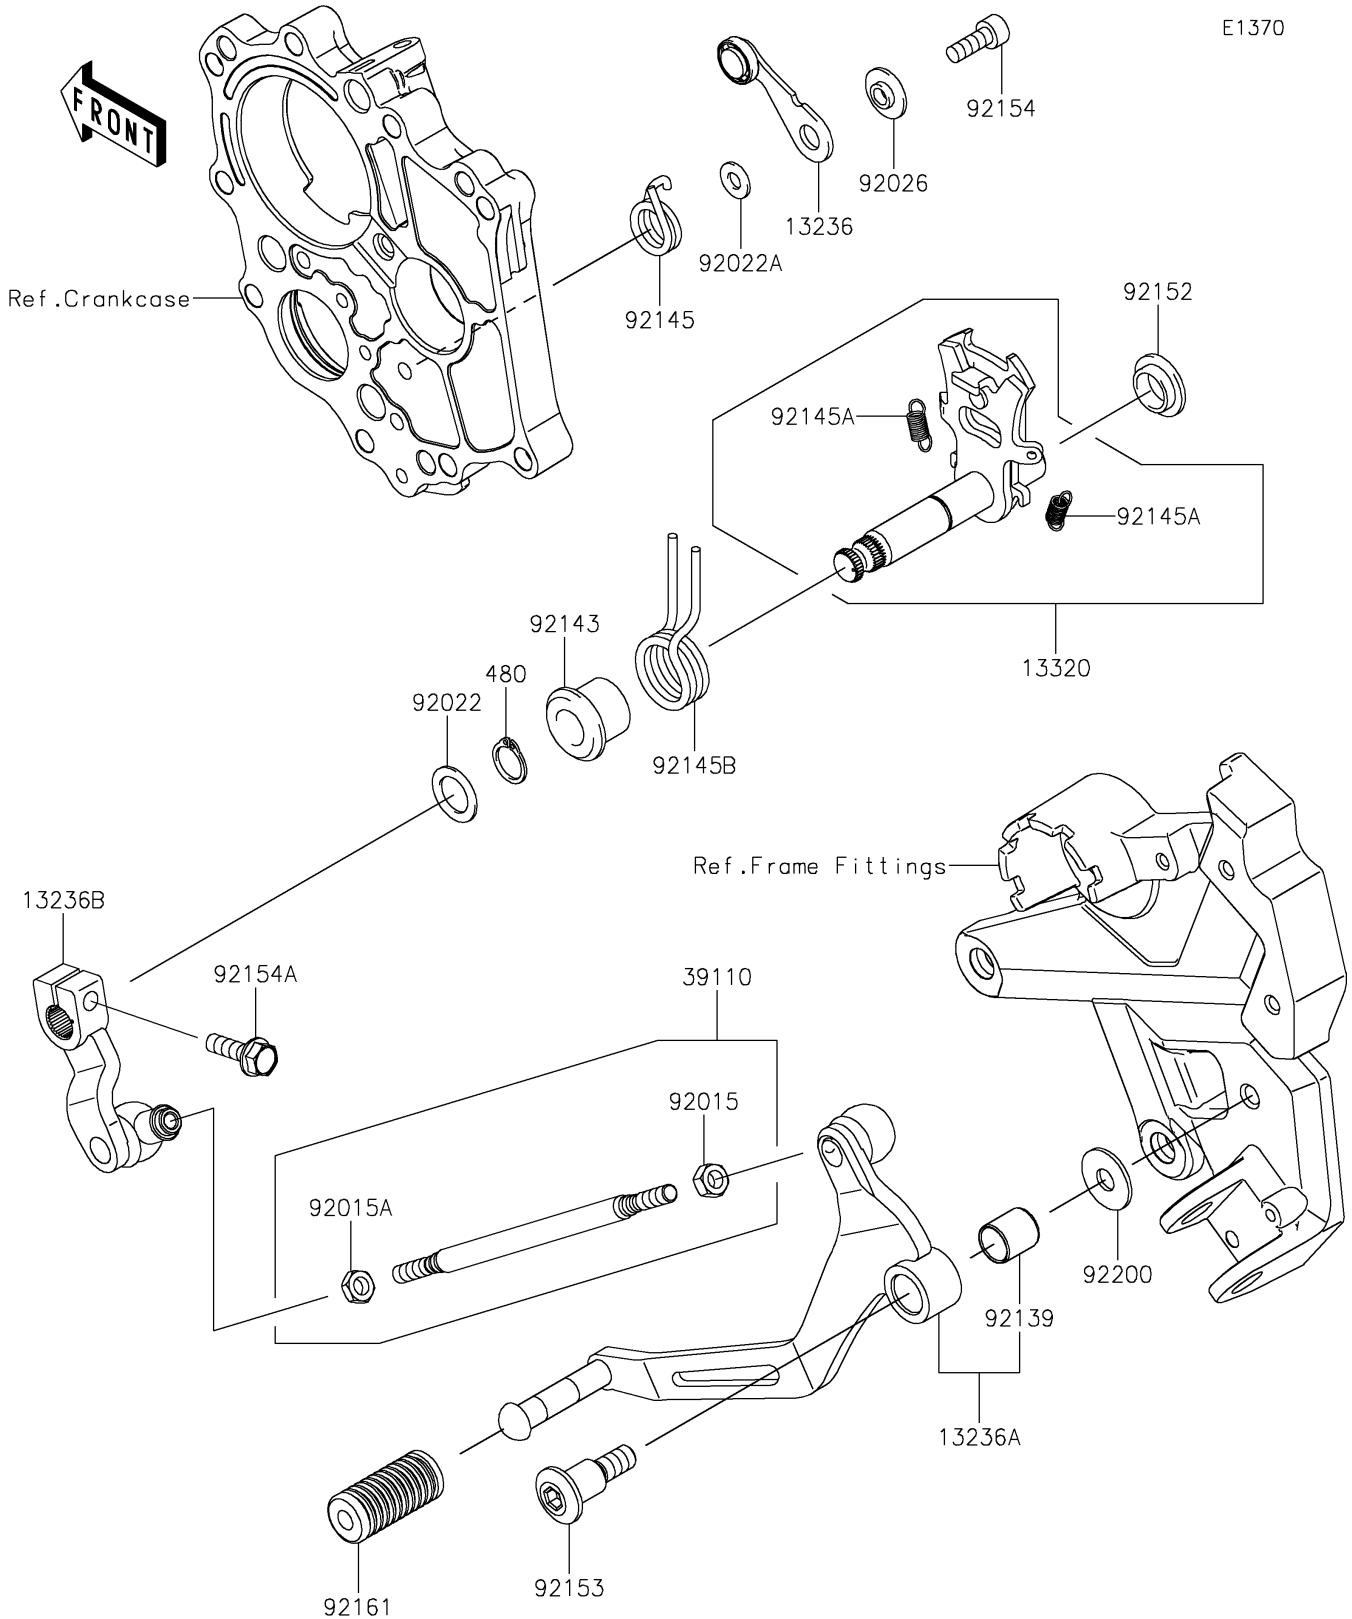

# 2022 Z650RS ABS PARTS DIAGRAM

## Gear Change Mechanism

E1370

## 2022 Z650RS ABS PARTS LIST

### Gear Change Mechanism

ITEM NAME	PART NUMBER	QUANTITY
LEVER-COMP,POSITION (Ref # 13236)	13236-0170	1
LEVER-COMP,CHANGE PEDAL (Ref # 13236A)	13236-0778	1
LEVER-COMP,ENGINE SIDE (Ref # 13236B)	13236-0779	1
LEVER-ASSY,CHANGE SHAFT (Ref # 13320)	13320-0032	1
ROD-ASSY-TIE (Ref # 39110)	39110-1124	1
NUT,6MM (Ref # 92015)	92015-1443	1
NUT,LEFT HANDED,6MM (Ref # 92015A)	92015-1444	1
WASHER,13.3X20X1 (Ref # 92022)	92022-1496	1
WASHER,6X12.8X1.2 (Ref # 92022A)	92022-1827	1
SPACER (Ref # 92026)	92026-1217	1
BUSHING (Ref # 92139)	92139-0023	1
COLLAR,RETURN SPRING (Ref # 92143)	92143-1498	1
SPRING,POSITION (Ref # 92145)	92145-0304	1
SPRING,5.5X0.7X18 (Ref # 92145A)	92145-0703	2
SPRING,CHANGE SHAFT RETURN (Ref # 92145B)	92145-1774	1
COLLAR (Ref # 92152)	92152-1075	1
BOLT,SOCKET,8X16.7 (Ref # 92153)	92153-0446	1
BOLT,SOCKET,6X16 (Ref # 92154)	92154-0235	1
BOLT,FLANGED,6X20 (Ref # 92154A)	92154-2595	1
DAMPER,CHANGE PEDAL (Ref # 92161)	92161-2389	1
WASHER,8.0X22.0X1.5 (Ref # 92200)	92200-0174	1
CIRCLIP-TYPE-C,13MM (Ref # 480)	480J1300	1