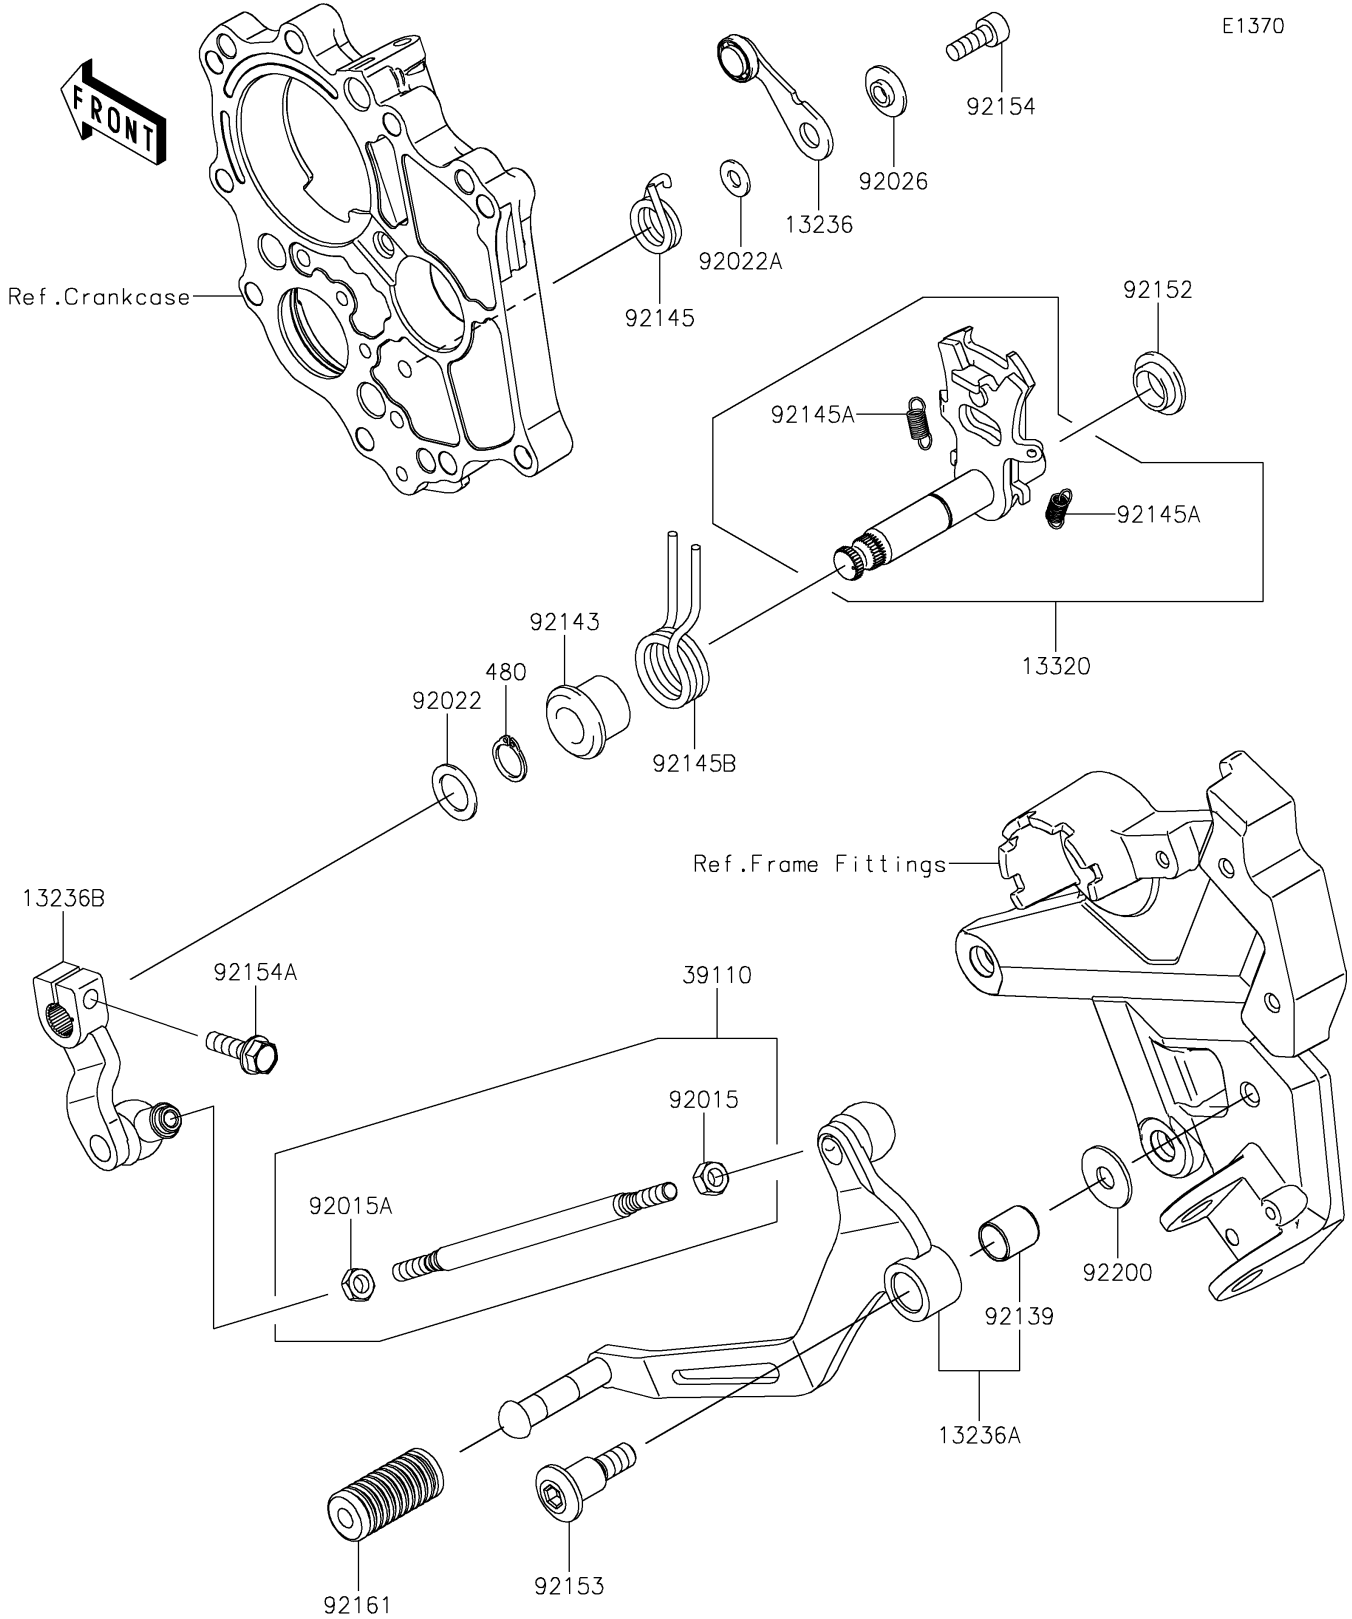

2022 Z650RS ABS PARTS DIAGRAM

Gear Change Mechanism

E1370

2022 Z650RS ABS PARTS LIST

Gear Change Mechanism

ITEM NAME	PART NUMBER	QUANTITY
LEVER-COMP,POSITION (Ref # 13236)	13236-0170	1
LEVER-COMP,CHANGE PEDAL (Ref # 13236A)	13236-0778	1
LEVER-COMP,ENGINE SIDE (Ref # 13236B)	13236-0779	1
LEVER-ASSY,CHANGE SHAFT (Ref # 13320)	13320-0032	1
ROD-ASSY-TIE (Ref # 39110)	39110-1124	1
NUT,6MM (Ref # 92015)	92015-1443	1
NUT,LEFT HANDED,6MM (Ref # 92015A)	92015-1444	1
WASHER,13.3X20X1 (Ref # 92022)	92022-1496	1
WASHER,6X12.8X1.2 (Ref # 92022A)	92022-1827	1
SPACER (Ref # 92026)	92026-1217	1
BUSHING (Ref # 92139)	92139-0023	1
COLLAR,RETURN SPRING (Ref # 92143)	92143-1498	1
SPRING,POSITION (Ref # 92145)	92145-0304	1
SPRING,5.5X0.7X18 (Ref # 92145A)	92145-0703	2
SPRING,CHANGE SHAFT RETURN (Ref # 92145B)	92145-1774	1
COLLAR (Ref # 92152)	92152-1075	1
BOLT,SOCKET,8X16.7 (Ref # 92153)	92153-0446	1
BOLT,SOCKET,6X16 (Ref # 92154)	92154-0235	1
BOLT,FLANGED,6X20 (Ref # 92154A)	92154-2595	1
DAMPER,CHANGE PEDAL (Ref # 92161)	92161-2389	1
WASHER,8.0X22.0X1.5 (Ref # 92200)	92200-0174	1
CIRCLIP-TYPE-C,13MM (Ref # 480)	480J1300	1