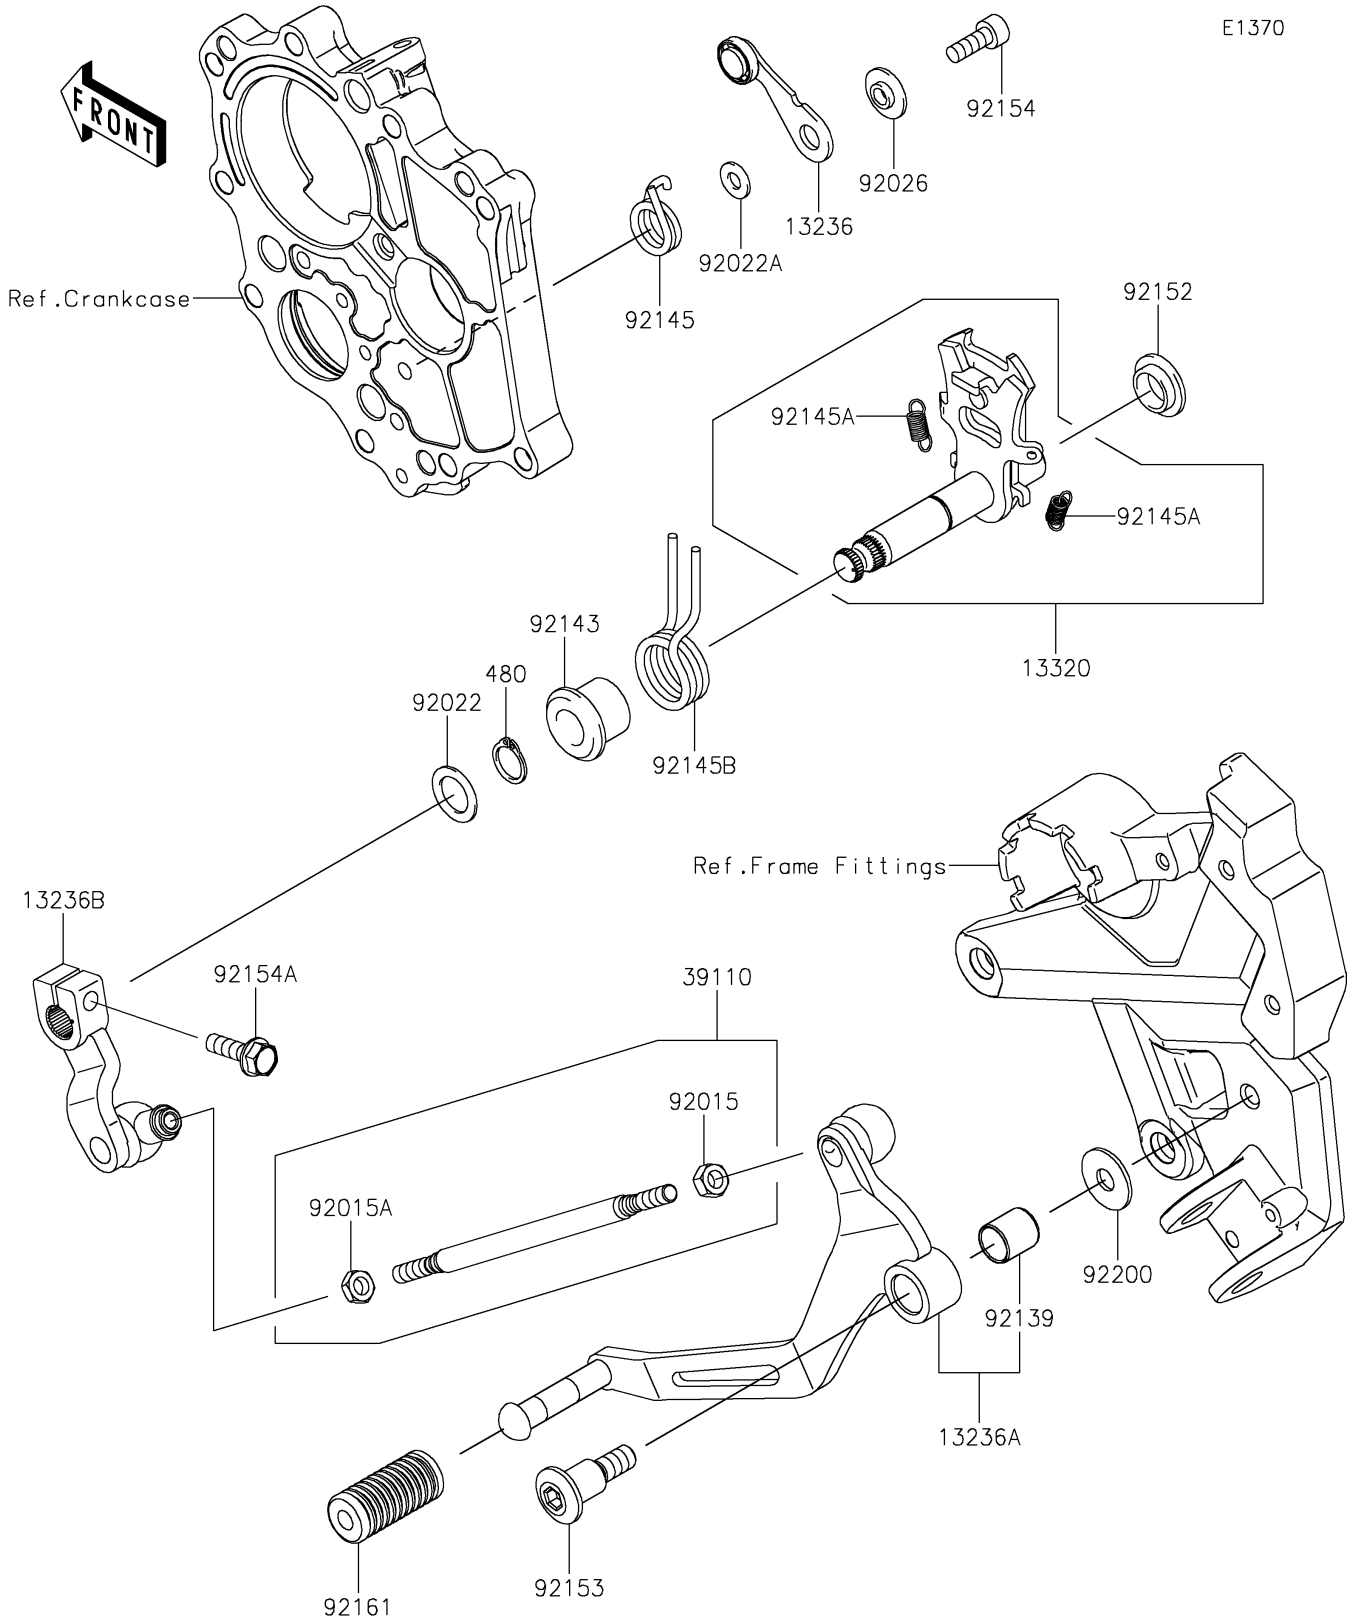

2022 Z650RS ABS PARTS DIAGRAM

Gear Change Mechanism

E1370

2022 Z650RS ABS PARTS LIST

Gear Change Mechanism

ITEM NAME	PART NUMBER	QUANTITY
-----------	-------------	----------