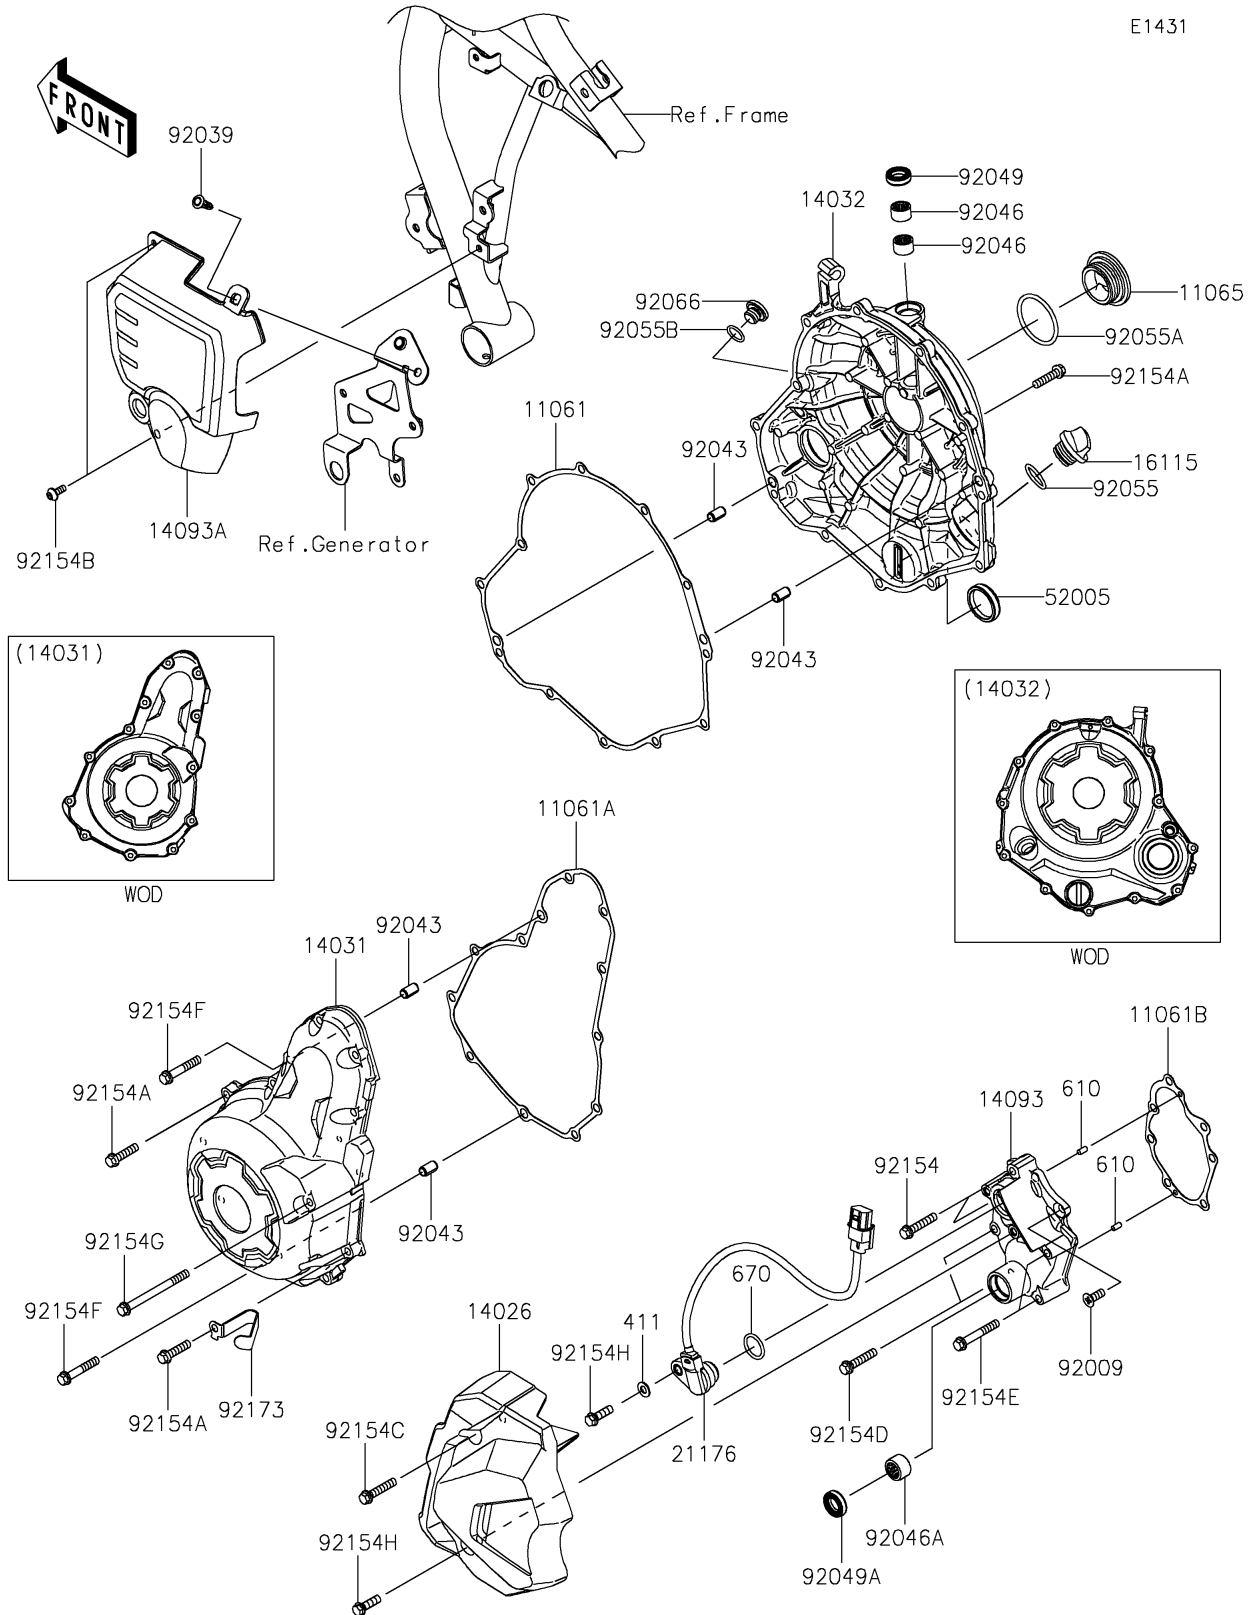

2022 Z650RS ABS PARTS DIAGRAM

Engine Cover(s)

E1431

2022 Z650RS ABS PARTS LIST

Engine Cover(s)

ITEM NAME	PART NUMBER	QUANTITY
GASKET,CLUTCH COVER (Ref # 11061)	11061-0164	1
GASKET,GENERATOR COVER (Ref # 11061A)	11061-0165	1
GASKET,TRANSMISSION COVER (Ref # 11061B)	11061-0166	1
CAP (Ref # 11065)	11065-1325	1
COVER-CHAIN (Ref # 14026)	14026-0154	1
COVER-GENERATOR (Ref # 14031)	14031-0646	1
COVER-CLUTCH (Ref # 14032)	14032-0681	1
COVER,TRANSMISSION (Ref # 14093)	14093-0463	1
COVER,REGULATOR (Ref # 14093A)	14093-1095	1
CAP-OIL FILLER (Ref # 16115)	16115-1053	1
SENSOR,GEAR POSITION (Ref # 21176)	21176-0820	1
GAUGE,OIL LEVEL (Ref # 52005)	52005-0071	1
SCREW,6X16 (Ref # 92009)	92009-1360	1
RIVET (Ref # 92039)	92039-0709	1
PIN,6.2X8X14 (Ref # 92043)	92043-1263	4
BEARING-NEEDLE,HK1210FM (Ref # 92046)	92046-0034	2
BEARING-NEEDLE,HK1312 (Ref # 92046A)	92046-1148	1
SEAL-OIL,CLUTCH RELEASE (Ref # 92049)	92049-1475	1
SEAL-OIL,TC13225.5 (Ref # 92049A)	92049-1519	1
RING-O,19.8MM (Ref # 92055)	92055-0844	1
RING-O,39.4MM (Ref # 92055A)	92055-0849	1
RING-O,13.0X1.9 (Ref # 92055B)	92055-1011	1
PLUG,12X9.1 (Ref # 92066)	92066-0937	1
BOLT,FLANGED,6X30 (Ref # 92154)	92154-0727	2
BOLT,FLANGED,6X25 (Ref # 92154A)	92154-0819	21
BOLT,SOCKET,5X12 (Ref # 92154B)	92154-0917	2
BOLT,FLANGED,6X30 (Ref # 92154C)	92154-1772	1
BOLT,FLANGED,6X30 (Ref # 92154D)	92154-1773	2
BOLT,FLANGED,6X40 (Ref # 92154E)	92154-1774	2

2022 Z650RS ABS PARTS LIST

Engine Cover(s)

ITEM NAME	PART NUMBER	QUANTITY
BOLT,FLANGED,6X35 (Ref # 92154F)	92154-1779	2
BOLT,FLANGED,6X70 (Ref # 92154G)	92154-1780	1
BOLT,FLANGED,6X20 (Ref # 92154H)	92154-2130	2
CLAMP (Ref # 92173)	92173-1689	1
WASHER-PLAIN,6MM (Ref # 411)	411AA0600	1
ROLLER,4X8 (Ref # 610)	610A0408	2
O RING,18MM (Ref # 670)	670D2018	1