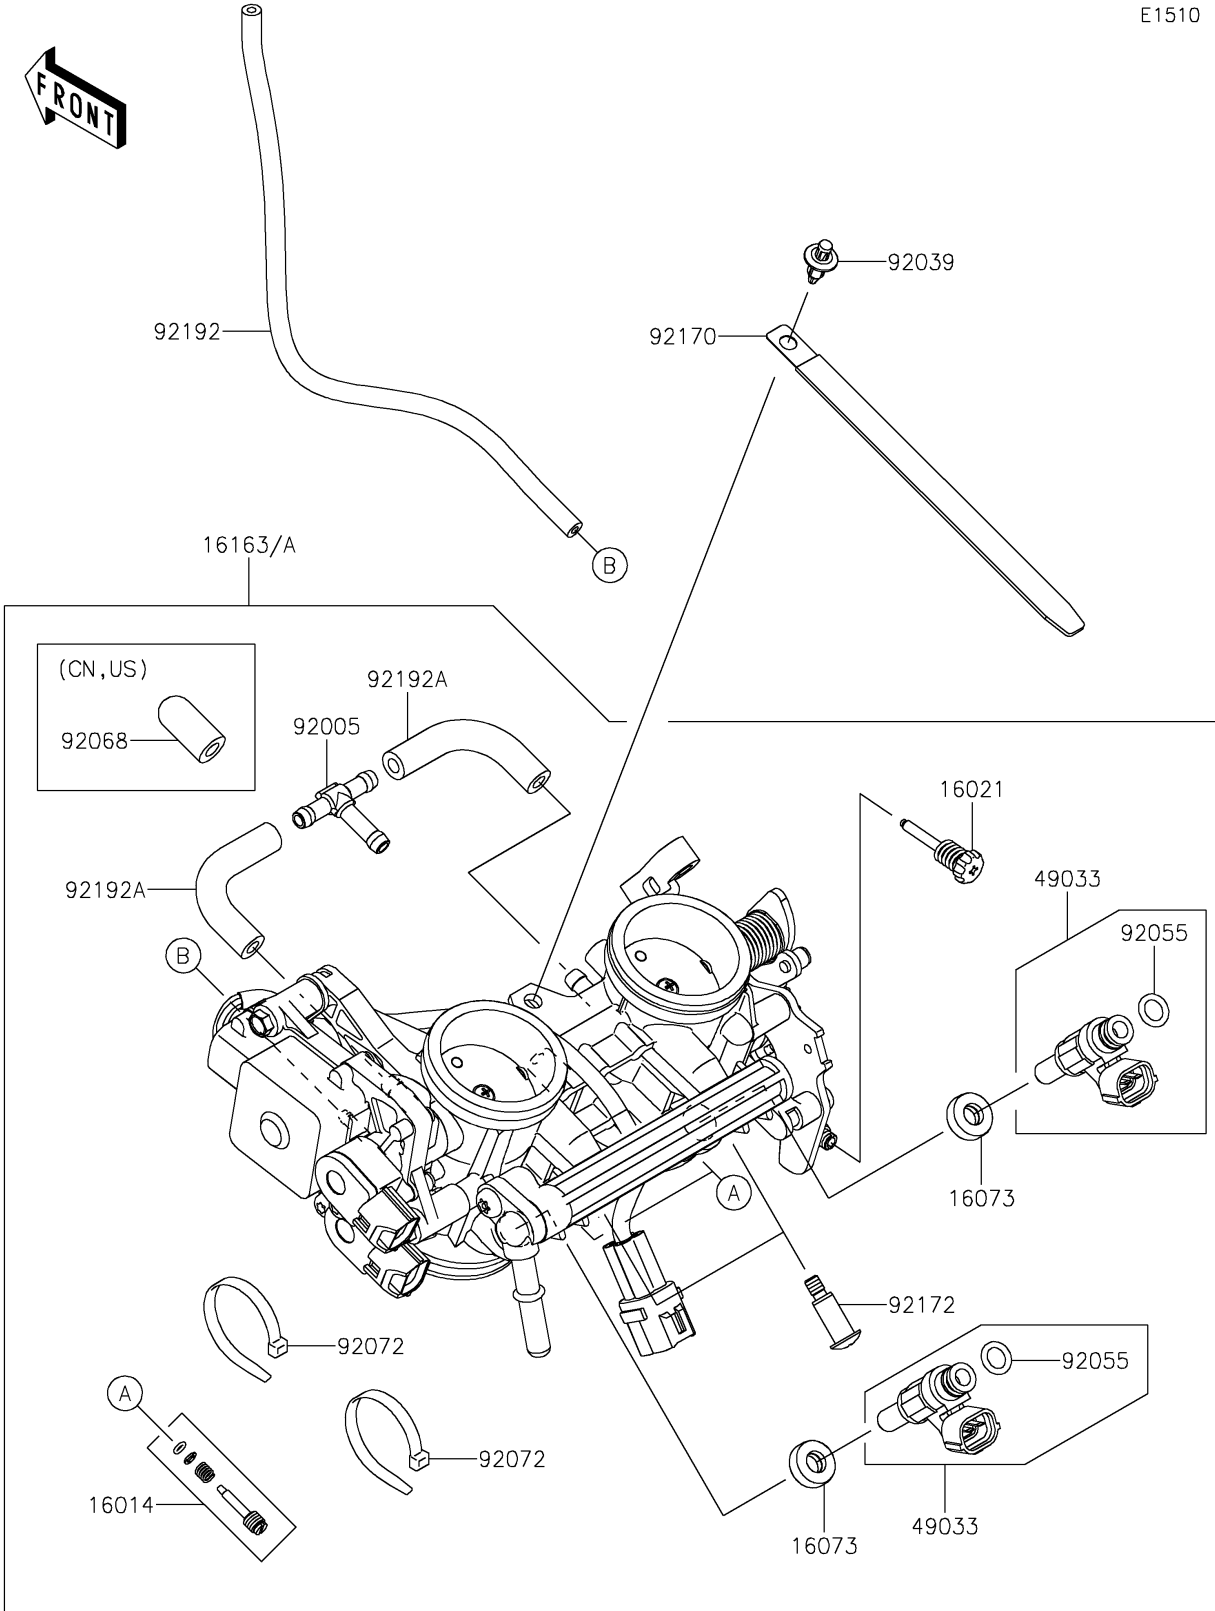

2022 Z650RS ABS PARTS DIAGRAM

Throttle

E1510

2022 Z650RS ABS PARTS LIST

Throttle

ITEM NAME	PART NUMBER	QUANTITY
-----------	-------------	----------