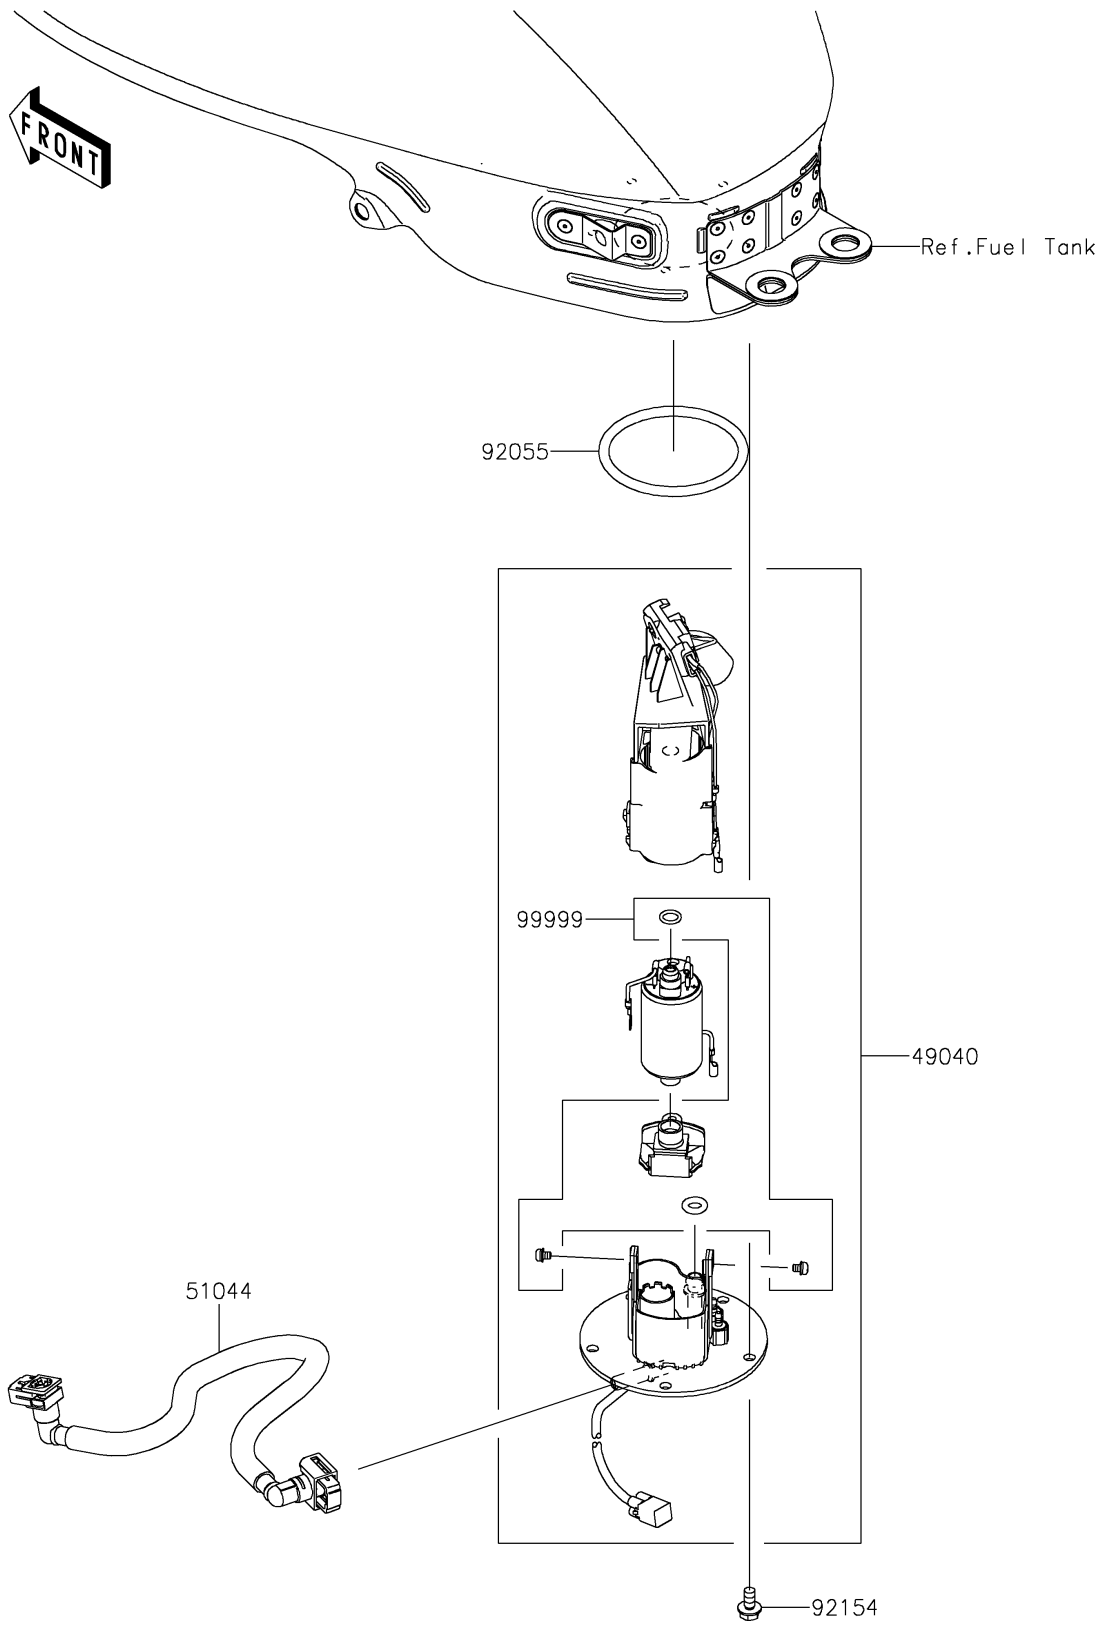

# 2022 Z650RS ABS PARTS DIAGRAM

Fuel Pump

E1520

## 2022 Z650RS ABS PARTS LIST

### Fuel Pump

ITEM NAME	PART NUMBER	QUANTITY
PUMP-FUEL (Ref # 49040)	49040-0804	1
TUBE-ASSY,FUEL (Ref # 51044)	51044-0970	1
RING-O,74.6X5.7 (Ref # 92055)	92055-0728	1
BOLT,FLANGED,6X12 (Ref # 92154)	92154-2335	5
KIT,FUEL FILTER (Ref # 99999)	99999-0525	1