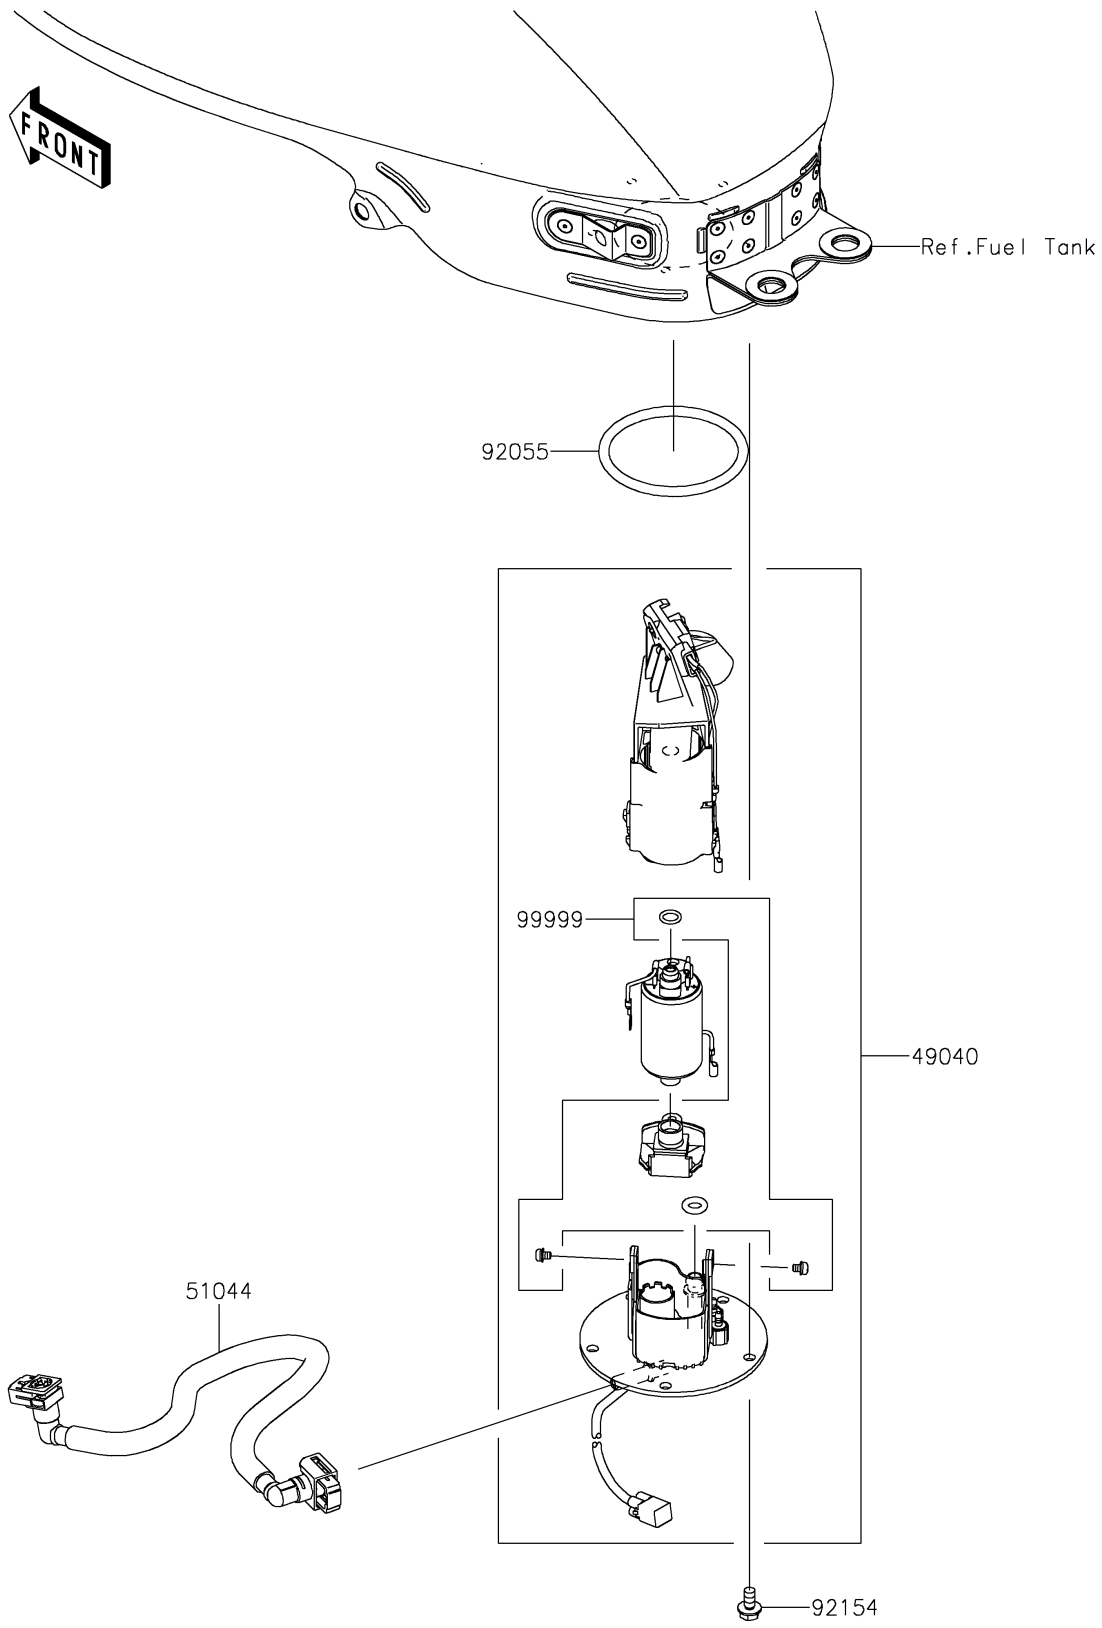

2022 Z650RS ABS PARTS DIAGRAM

Fuel Pump

E1520

2022 Z650RS ABS PARTS LIST

Fuel Pump

ITEM NAME	PART NUMBER	QUANTITY
PUMP-FUEL (Ref # 49040)	49040-0804	1
TUBE-ASSY,FUEL (Ref # 51044)	51044-0970	1
RING-O,74.6X5.7 (Ref # 92055)	92055-0728	1
BOLT,FLANGED,6X12 (Ref # 92154)	92154-2335	5
KIT,FUEL FILTER (Ref # 99999)	99999-0525	1