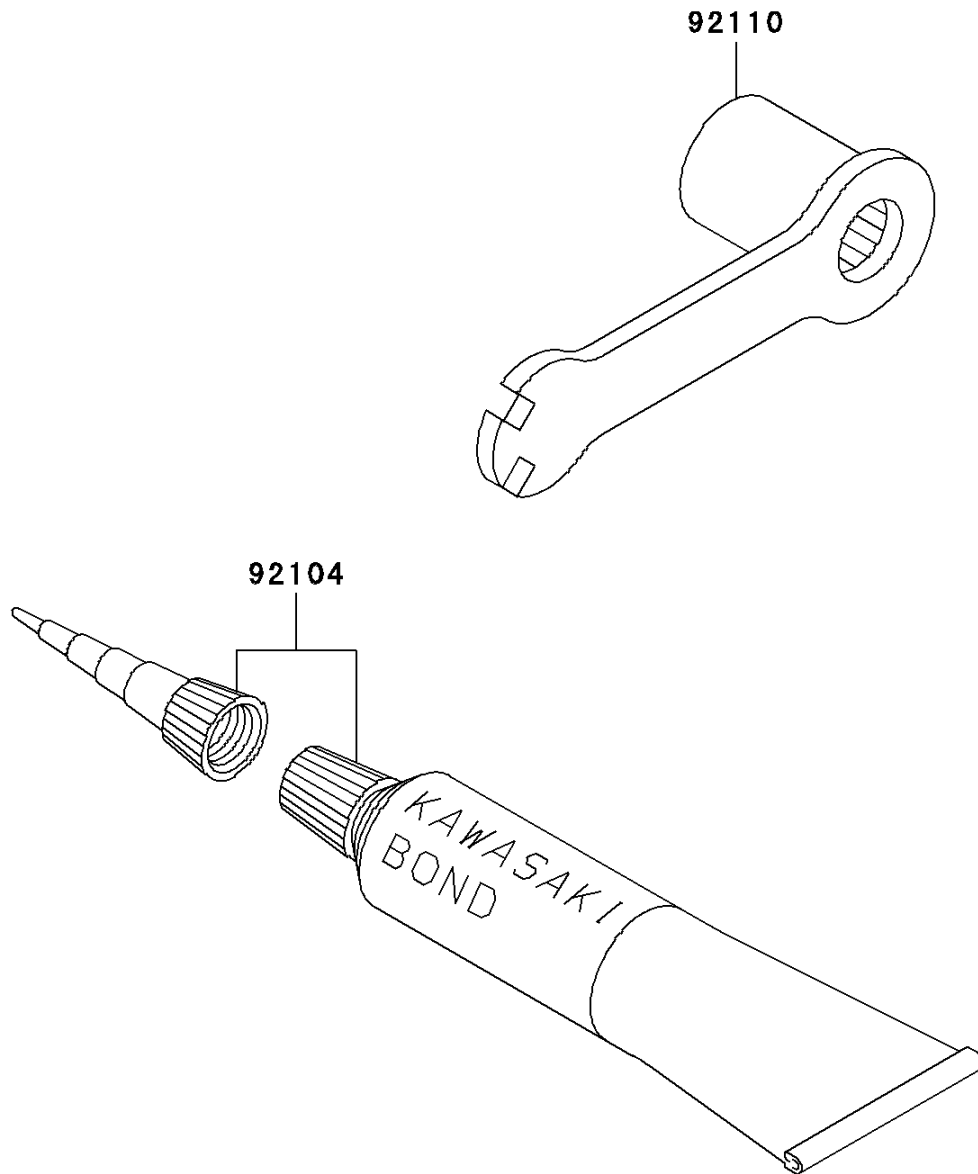

2001 KX65 PARTS DIAGRAM

Owner's Tools

F2810

2001 KX65 PARTS LIST

Owner's Tools

ITEM NAME	PART NUMBER	QUANTITY
GASKET-LIQUID,TUBE,100G,SILVER (Ref # 92104)	92104-002	1
TOOL-WRENCH,BOX,21MM&SPOKE (Ref # 92110)	92110-1119	1