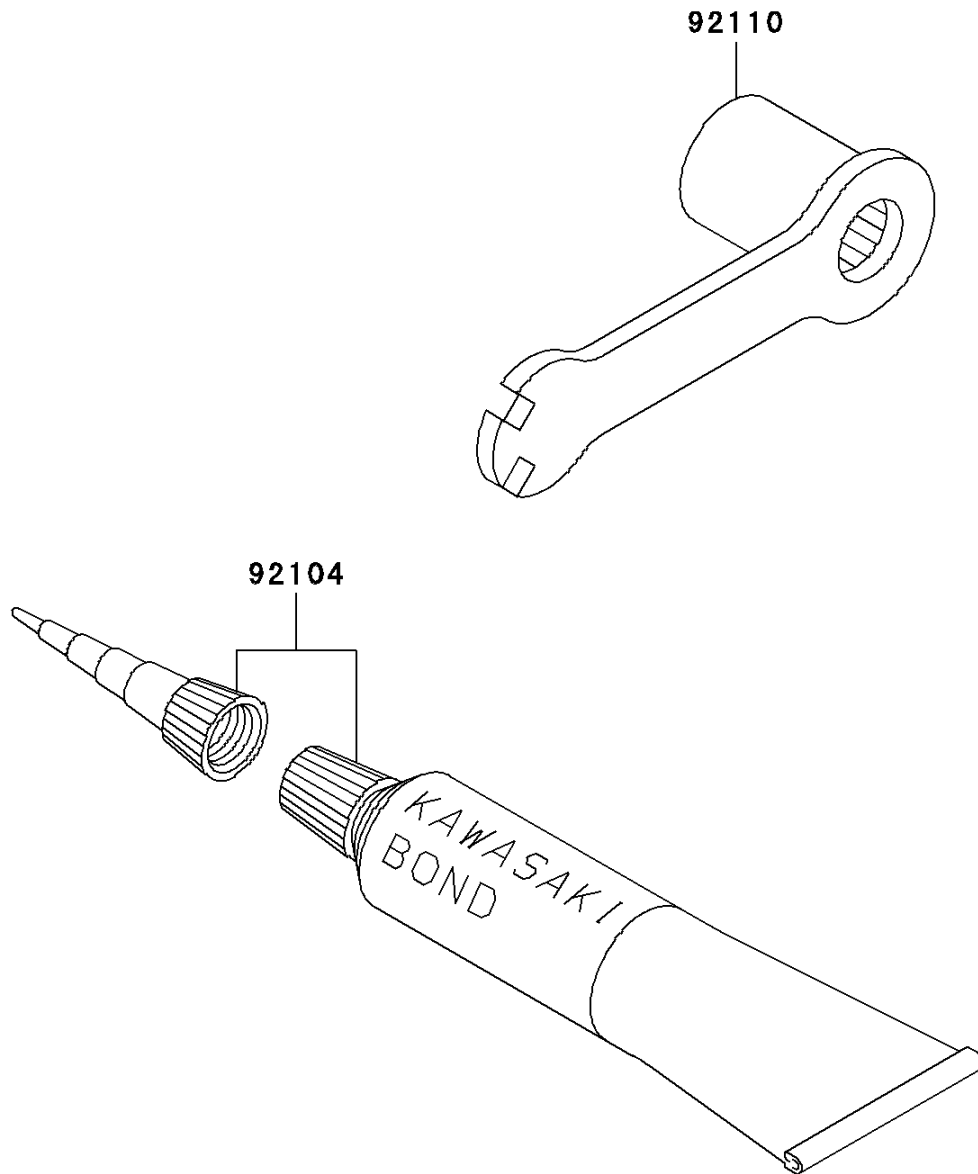

# 2002 KX65 PARTS DIAGRAM

Owner's Tools

F2810

## 2002 KX65 PARTS LIST

### Owner's Tools

ITEM NAME	PART NUMBER	QUANTITY
GASKET-LIQUID,TUBE,100G,SILVER (Ref # 92104)	92104-002	1
TOOL-WRENCH,BOX,21MM&SPOKE (Ref # 92110)	92110-1119	1