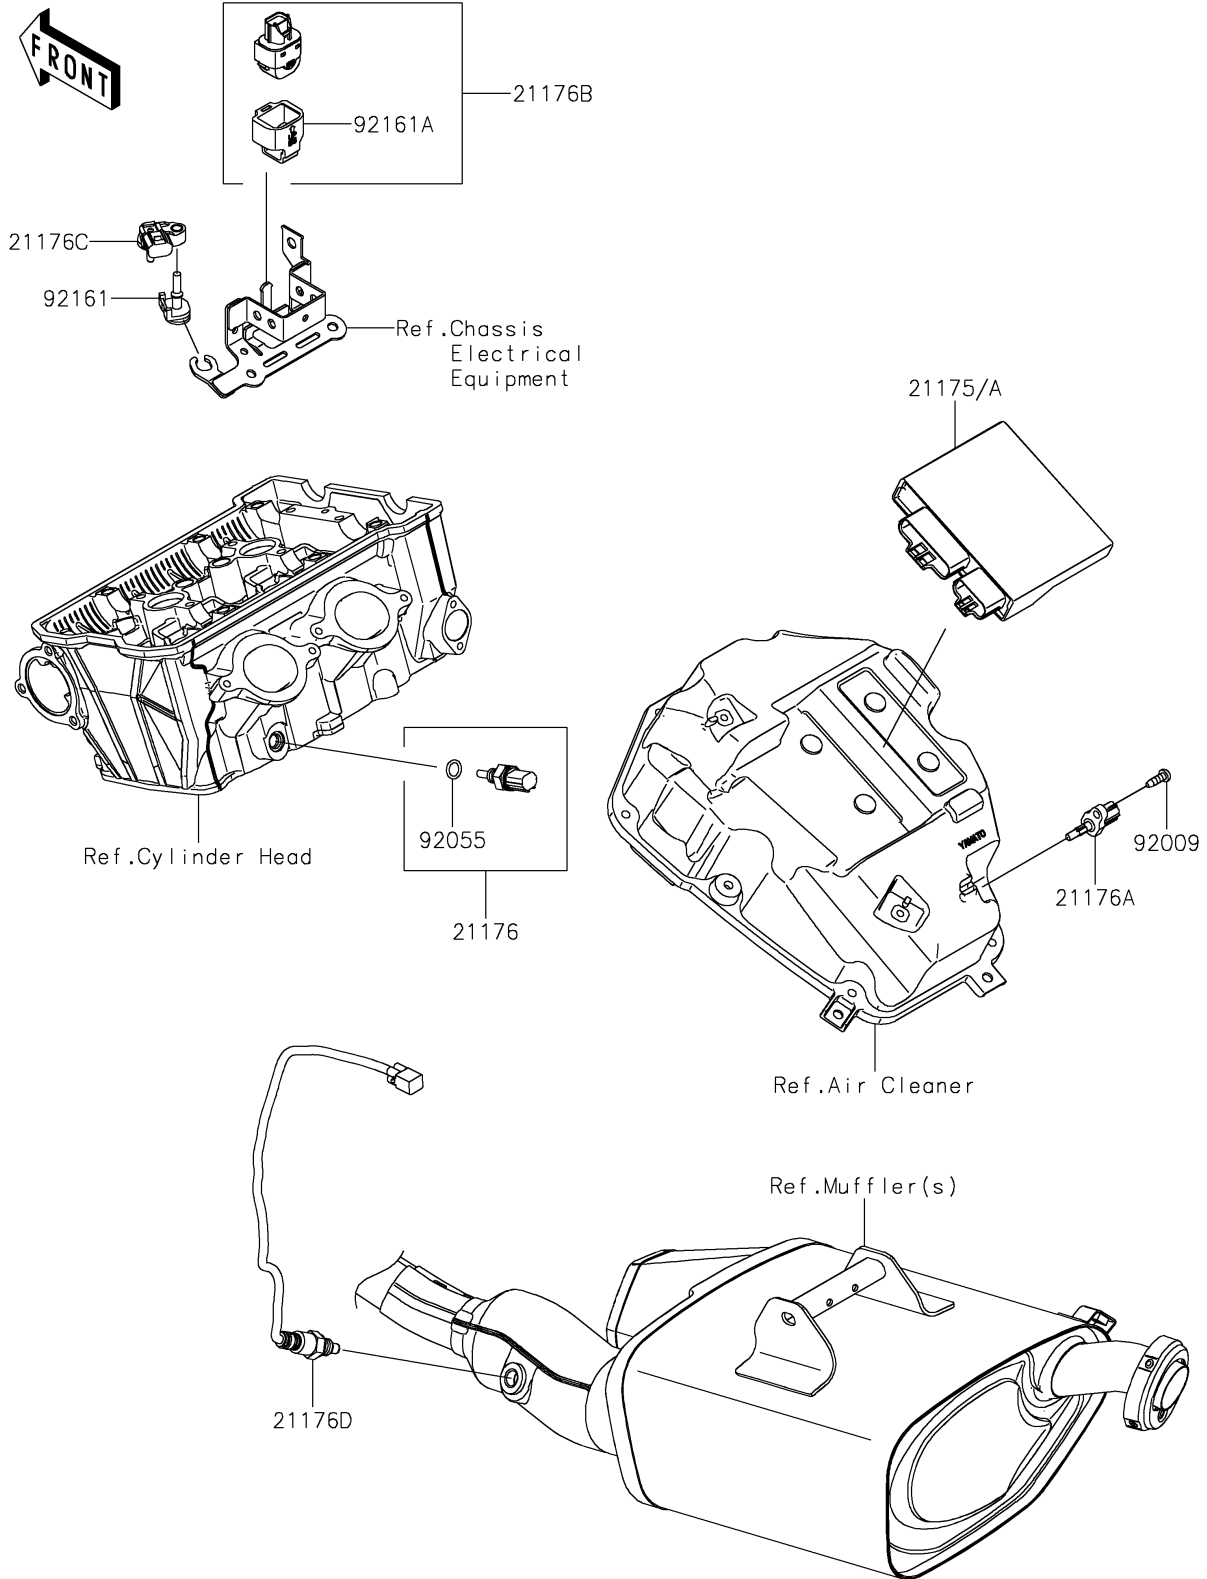

# 2022 Z650RS ABS PARTS DIAGRAM

Fuel Injection

E1530

## 2022 Z650RS ABS PARTS LIST

### Fuel Injection

ITEM NAME	PART NUMBER	QUANTITY
CONTROL UNIT-ELECTRONIC (Ref # 21175)	21175-1187	1
CONTROL UNIT-ELECTRONIC (Ref # 21175A)	21175-1194	1
SENSOR,WATER TEMP (Ref # 21176)	21176-0009	1
SENSOR,AIR TEMPERATURE (Ref # 21176A)	21176-0048	1
SENSOR,VEHICLE-DOWN (Ref # 21176B)	21176-0704	1
SENSOR,PRESSURE (Ref # 21176C)	21176-0906	1
SENSOR,OXYGEN (Ref # 21176D)	21176-0968	1
SCREW,TAPPING,5X16 (Ref # 92009)	92009-1984	1
RING-O,9.5X1.9 (Ref # 92055)	92055-0016	1
DAMPER (Ref # 92161)	92161-0673	1
DAMPER (Ref # 92161A)	92161-0951	1