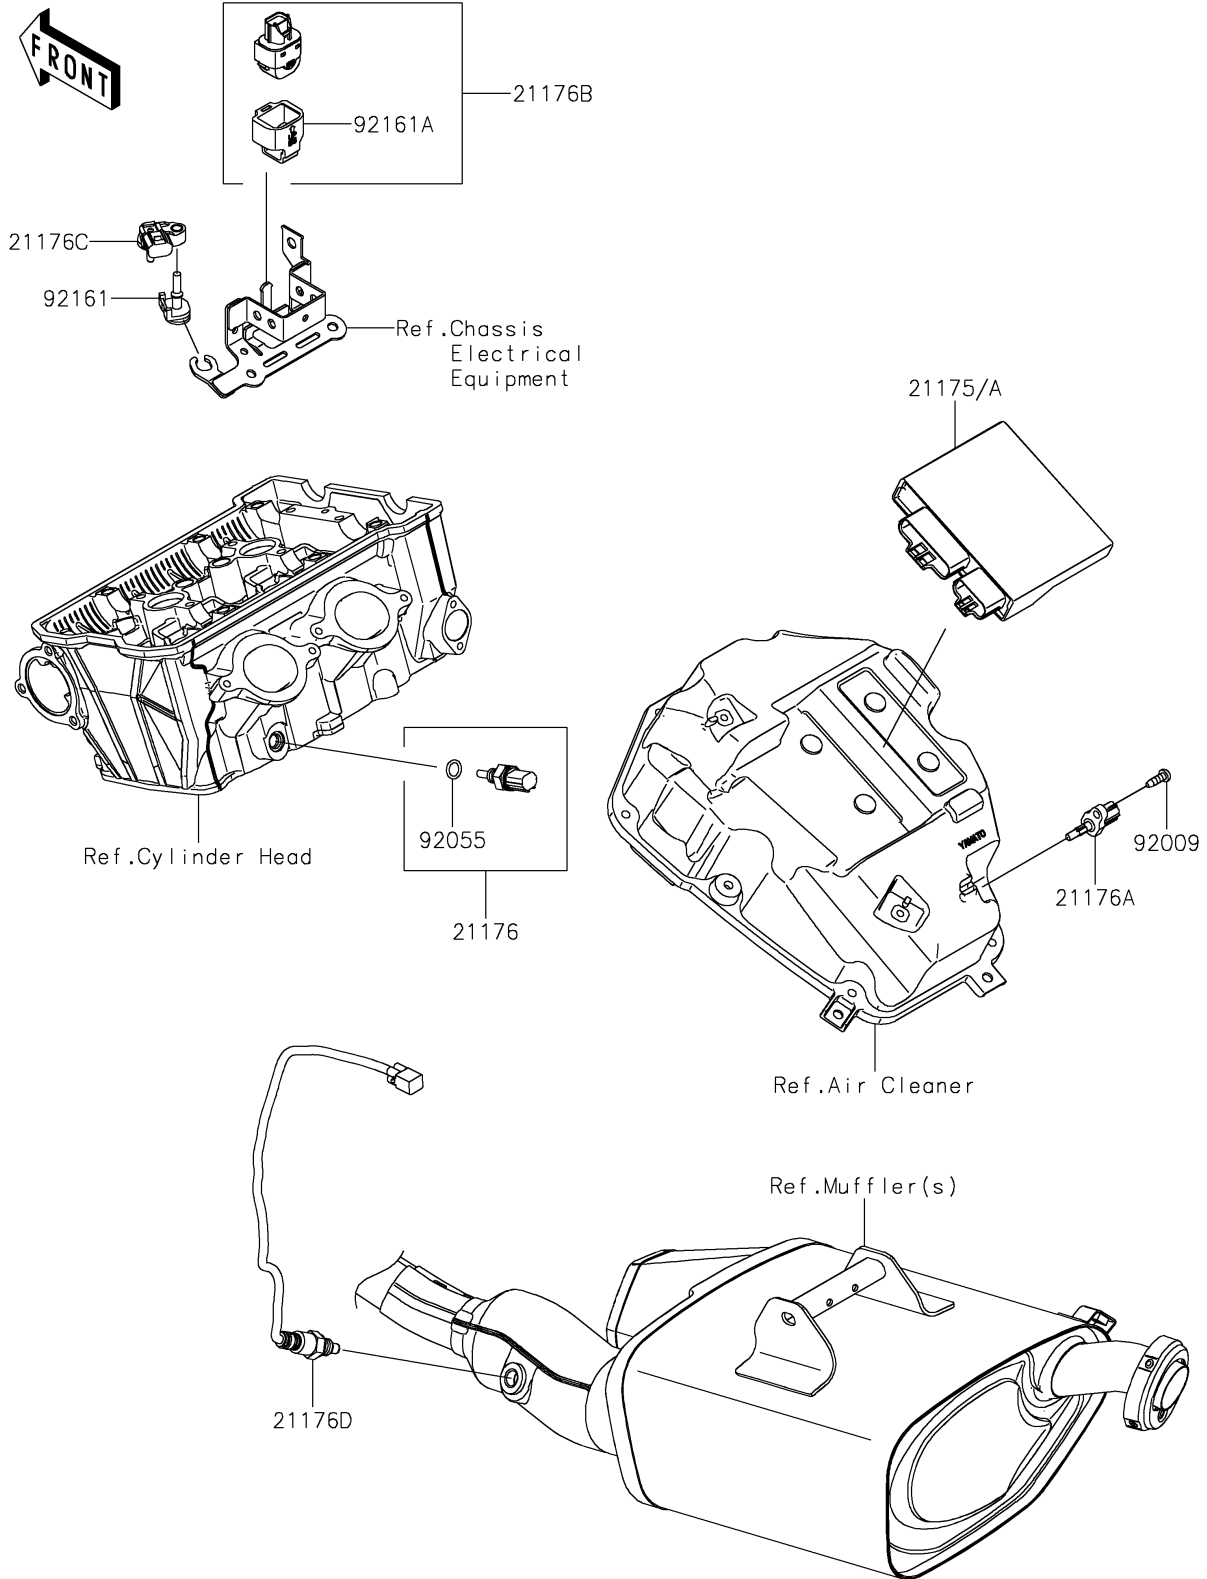

2022 Z650RS ABS PARTS DIAGRAM

Fuel Injection

E1530

2022 Z650RS ABS PARTS LIST

Fuel Injection

ITEM NAME	PART NUMBER	QUANTITY
CONTROL UNIT-ELECTRONIC (Ref # 21175)	21175-1187	1
CONTROL UNIT-ELECTRONIC (Ref # 21175A)	21175-1194	1
SENSOR,WATER TEMP (Ref # 21176)	21176-0009	1
SENSOR,AIR TEMPERATURE (Ref # 21176A)	21176-0048	1
SENSOR,VEHICLE-DOWN (Ref # 21176B)	21176-0704	1
SENSOR,PRESSURE (Ref # 21176C)	21176-0906	1
SENSOR,OXYGEN (Ref # 21176D)	21176-0968	1
SCREW,TAPPING,5X16 (Ref # 92009)	92009-1984	1
RING-O,9.5X1.9 (Ref # 92055)	92055-0016	1
DAMPER (Ref # 92161)	92161-0673	1
DAMPER (Ref # 92161A)	92161-0951	1