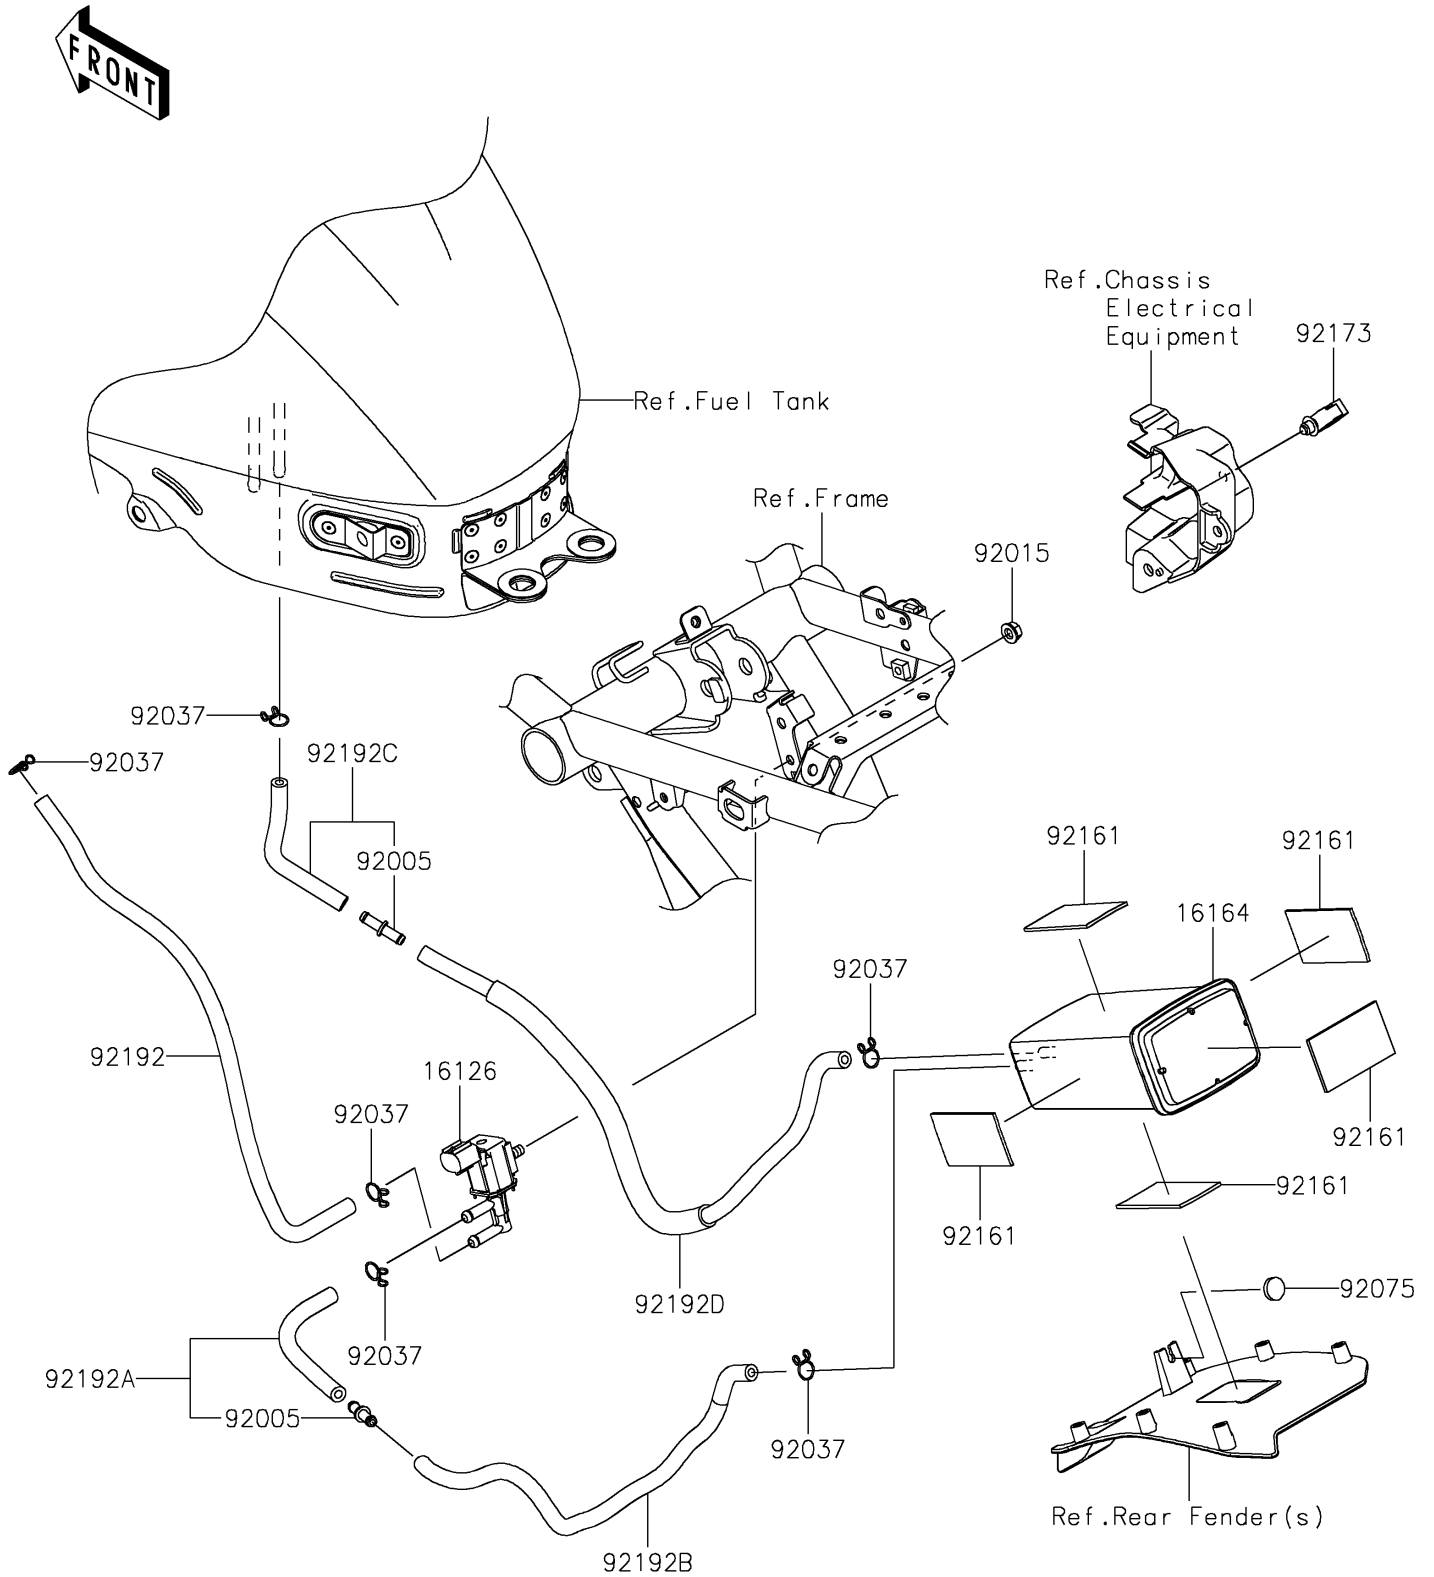

2022 Z650RS ABS PARTS DIAGRAM

Fuel Evaporative System(CA)

E1650

2022 Z650RS ABS PARTS LIST

Fuel Evaporative System(CA)

ITEM NAME	PART NUMBER	QUANTITY
VALVE,SOLENOID (Ref # 16126)	16126-0705	1
CANISTER (Ref # 16164)	16164-0012	1
FITTING (Ref # 92005)	92005-0721	2
NUT,FLANGED,6MM (Ref # 92015)	92015-1367	1
CLAMP,TUBE (Ref # 92037)	92037-147	6
DAMPER,BOOST SENSOR (Ref # 92075)	92075-2113	1
DAMPER (Ref # 92161)	92161-1883	5
CLAMP,HOLDER CLIP (Ref # 92173)	92173-0868	1
TUBE,VALVE-THROTTLE BODY (Ref # 92192)	92192-1661	1
TUBE,VALVE-FITTING (Ref # 92192A)	92192-1700	1
TUBE,CANISTER(OUT)-FITTING (Ref # 92192B)	92192-2489	1
TUBE,TANK SIDE (Ref # 92192C)	92192-2490	1
TUBE,CANISTER(IN) SIDE (Ref # 92192D)	92192-2491	1