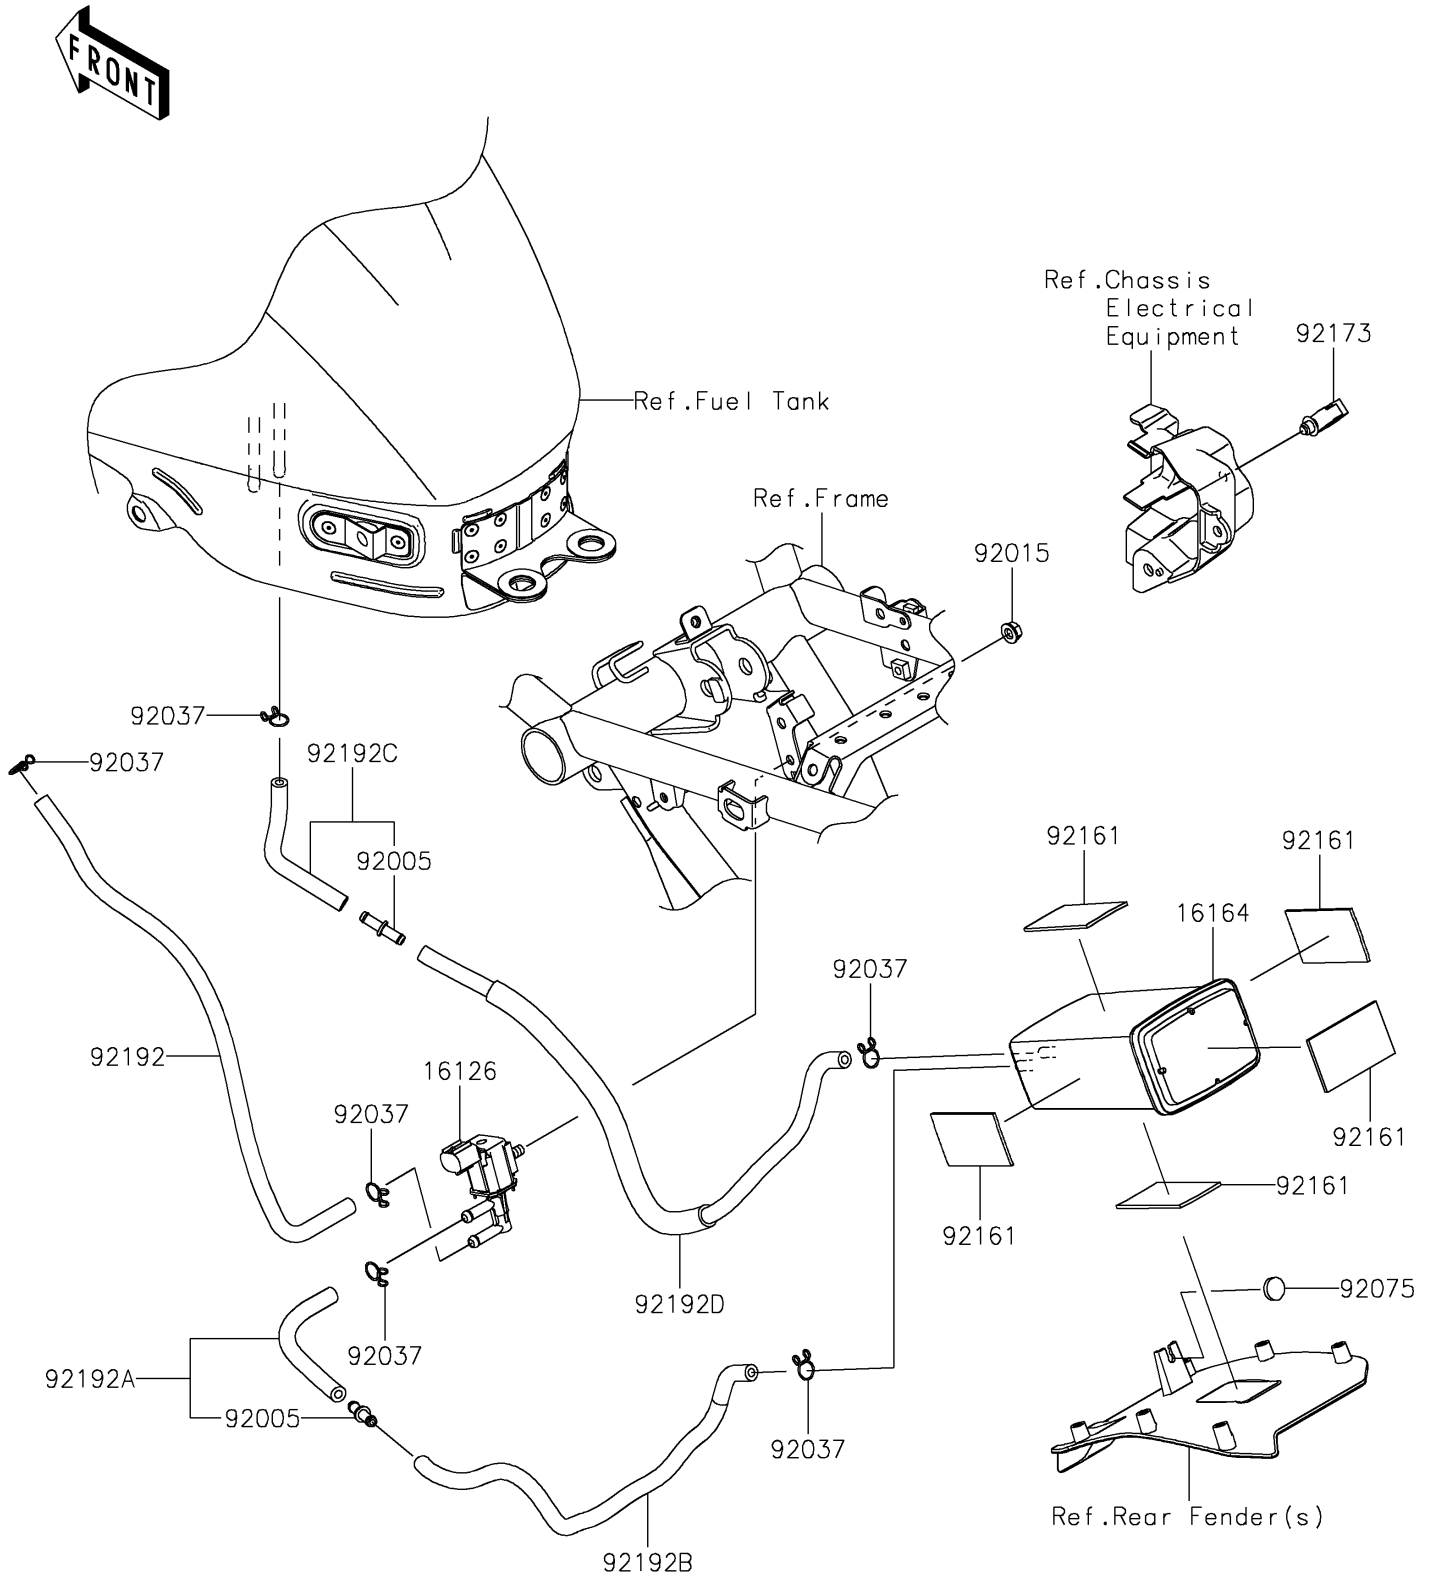

# 2022 Z650RS ABS PARTS DIAGRAM

Fuel Evaporative System(CA)

E1650

## 2022 Z650RS ABS PARTS LIST

Fuel Evaporative System(CA)

| ITEM NAME                                 | PART NUMBER | QUANTITY |
|---|-------------|----------|
| VALVE,SOLENOID (Ref # 16126)              | 16126-0705  | 1        |
| CANISTER (Ref # 16164)                    | 16164-0012  | 1        |
| FITTING (Ref # 92005)                     | 92005-0721  | 2        |
| NUT,FLANGED,6MM (Ref # 92015)             | 92015-1367  | 1        |
| CLAMP,TUBE (Ref # 92037)                  | 92037-147   | 6        |
| DAMPER,BOOST SENSOR (Ref # 92075)         | 92075-2113  | 1        |
| DAMPER (Ref # 92161)                      | 92161-1883  | 5        |
| CLAMP,HOLDER CLIP (Ref # 92173)           | 92173-0868  | 1        |
| TUBE,VALVE-THROTTLE BODY (Ref # 92192)    | 92192-1661  | 1        |
| TUBE,VALVE-FITTING (Ref # 92192A)         | 92192-1700  | 1        |
| TUBE,CANISTER(OUT)-FITTING (Ref # 92192B) | 92192-2489  | 1        |
| TUBE,TANK SIDE (Ref # 92192C)             | 92192-2490  | 1        |
| TUBE,CANISTER(IN) SIDE (Ref # 92192D)     | 92192-2491  | 1        |