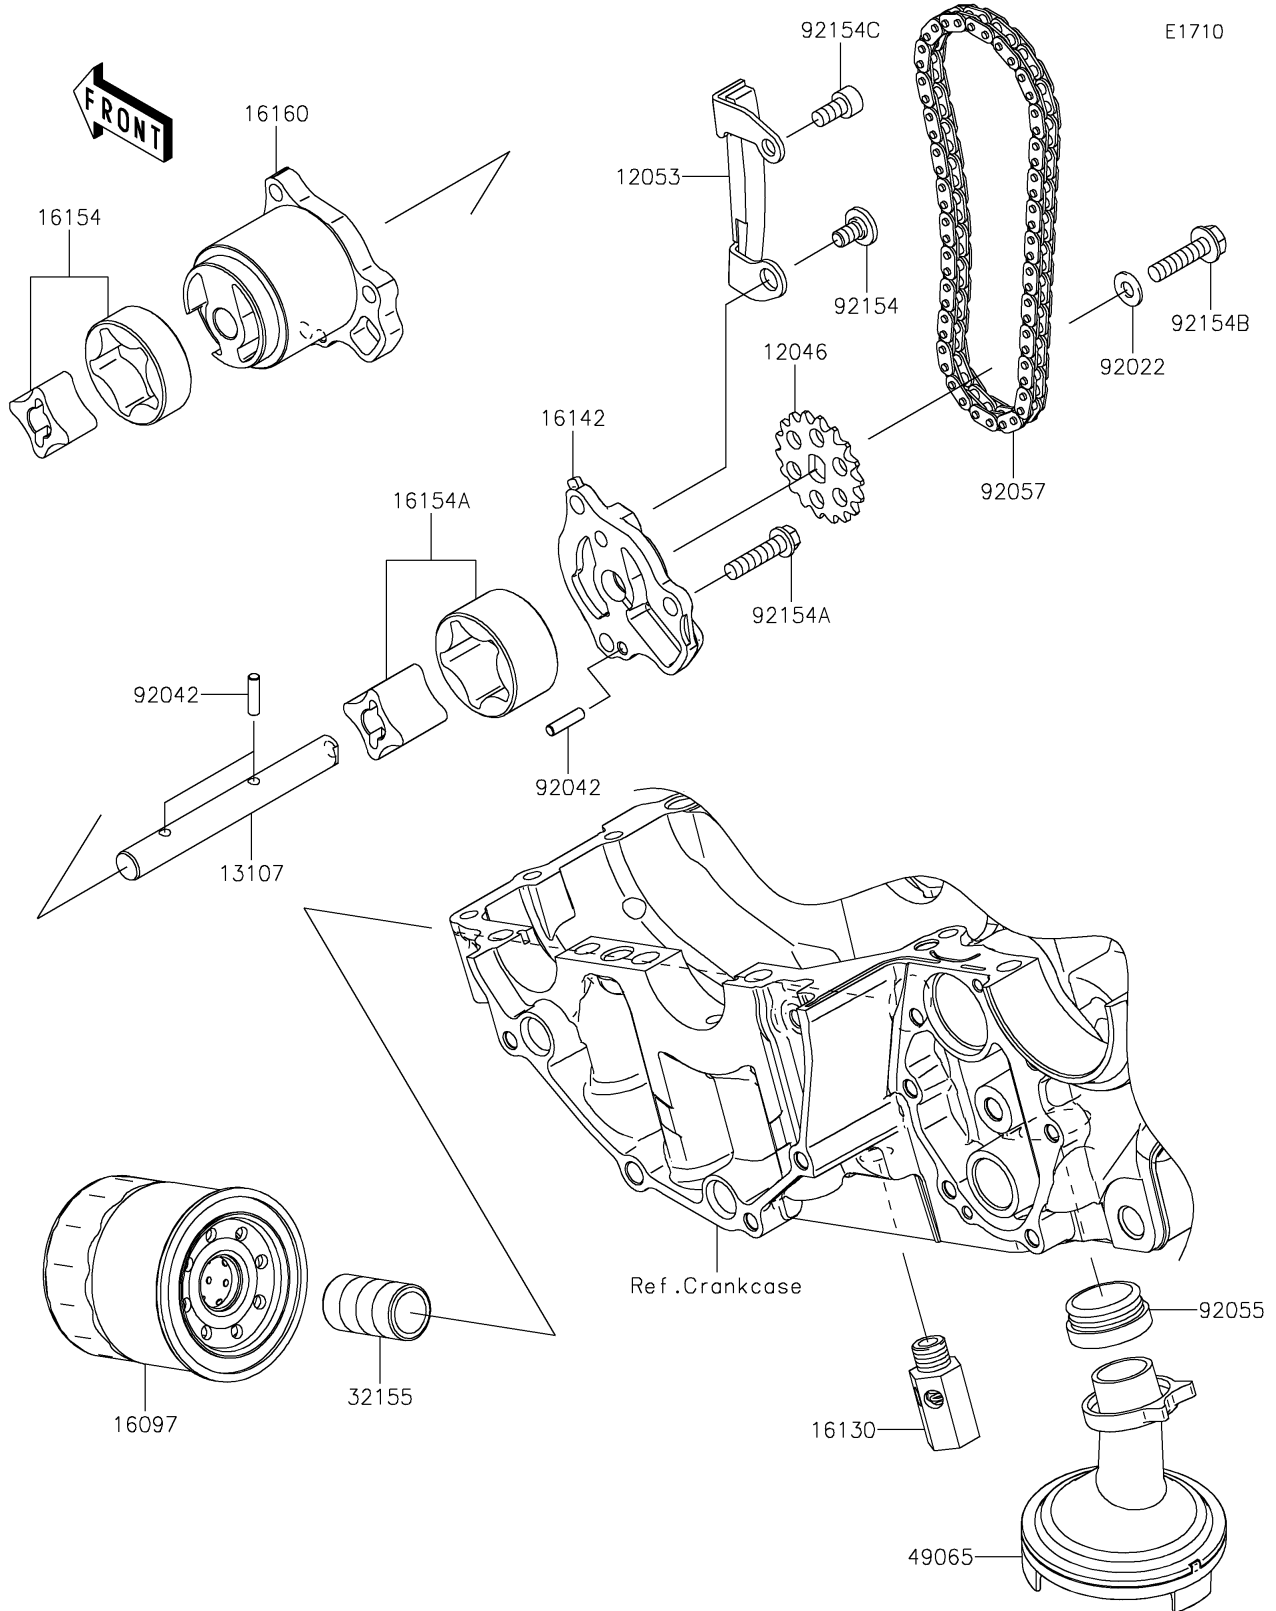

2022 Z650RS ABS PARTS DIAGRAM

Oil Pump/Oil Filter

2022 Z650RS ABS PARTS LIST

Oil Pump/Oil Filter

| ITEM NAME | PART NUMBER | QUANTITY |
|--|-------------|----------|
| SPROCKET,18T,BF04M (Ref # 12046) | 12046-0040 | 1 |
| GUIDE-CHAIN (Ref # 12053) | 12053-0071 | 1 |
| SHAFT,OIL PUMP (Ref # 13107) | 13107-0772 | 1 |
| FILTER-ASSY-OIL (Ref # 16097) | 16097-0008 | 1 |
| VALVE-ASSY-RELIEF (Ref # 16130) | 16130-0552 | 1 |
| COVER-PUMP (Ref # 16142) | 16142-0712 | 1 |
| ROTOR-PUMP,L=14 (Ref # 16154) | 16154-0037 | 1 |
| ROTOR-PUMP,40.56X22 (Ref # 16154A) | 16154-1115 | 1 |
| BODY (Ref # 16160) | 16160-0110 | 1 |
| PIPE,OIL FILTER (Ref # 32155) | 32155-0029 | 1 |
| FILTER-OIL (Ref # 49065) | 49065-0708 | 1 |
| WASHER,6X12.8X1.2 (Ref # 92022) | 92022-1827 | 1 |
| PIN,DOWEL,4X15.8 (Ref # 92042) | 92042-014 | 3 |
| RING-O,OIL FILTER (Ref # 92055) | 92055-1354 | 1 |
| CHAIN,DID 215FD-DHA,56LE (Ref # 92057) | 92057-0098 | 1 |
| BOLT,SOCKET,6X11 (Ref # 92154) | 92154-0188 | 1 |
| BOLT,FLANGED,6X25 (Ref # 92154A) | 92154-0783 | 3 |
| BOLT,FLANGED,6X25 (Ref # 92154B) | 92154-0811 | 1 |
| BOLT,SOCKET,6X12 (Ref # 92154C) | 92154-0812 | 1 |