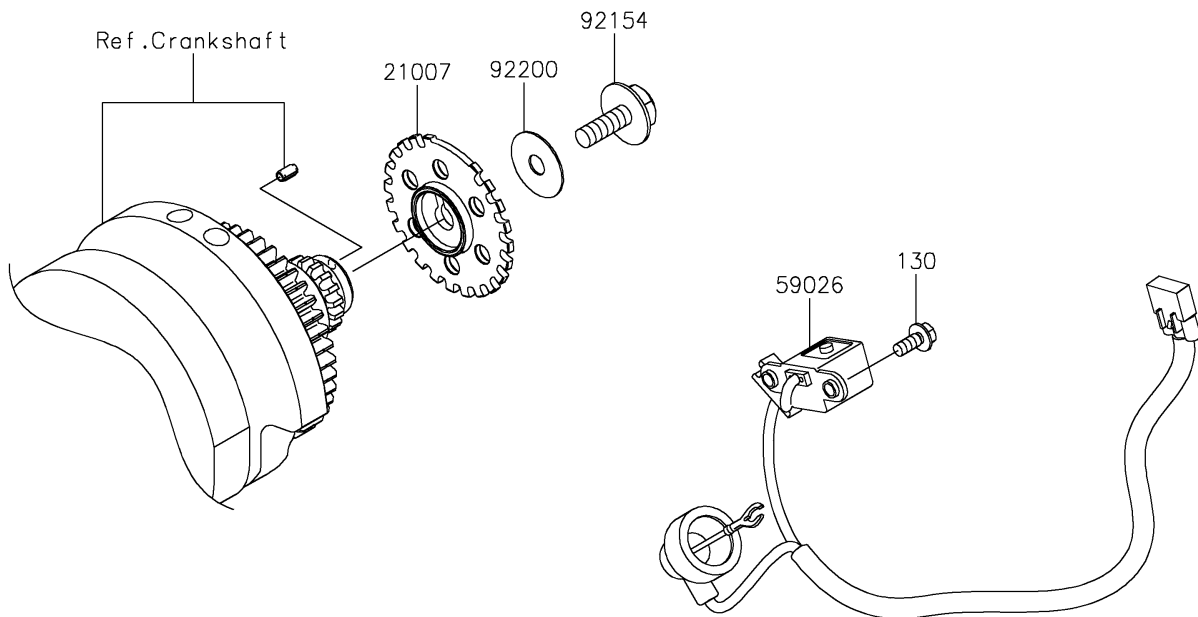

2022 Z650RS ABS PARTS DIAGRAM

Ignition System

E1830

2022 Z650RS ABS PARTS LIST

Ignition System

ITEM NAME	PART NUMBER	QUANTITY
ROTOR,PULSING (Ref # 21007)	21007-0053	1
COIL-ASSY-IGNITION (Ref # 21171)	21171-0033	2
COIL-PULSING (Ref # 59026)	59026-0045	1
PLUG-SPARK,CR9EIA(NGK) (Ref # 92070)	92070-0014	2
BOLT,FLANGED,8X23 (Ref # 92154)	92154-0187	1
WASHER,8.5X28X0.8 (Ref # 92200)	92200-0274	1
BOLT-FLANGED,5X12 (Ref # 130)	130BA0512	2