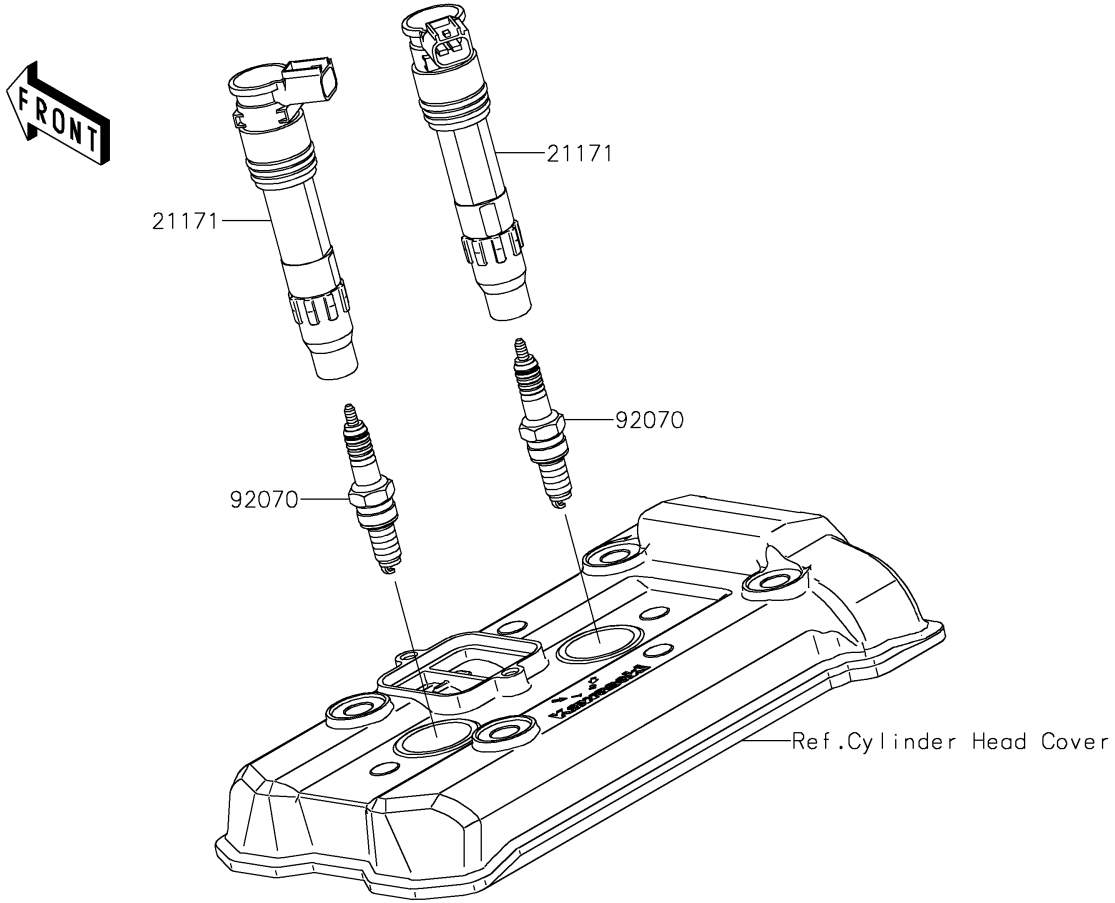

2022 Z650RS ABS PARTS DIAGRAM

Ignition System

E1830

2022 Z650RS ABS PARTS LIST

Ignition System

ITEM NAME	PART NUMBER	QUANTITY
ROTOR,PULSING (Ref # 21007)	21007-0053	1
COIL-ASSY-IGNITION (Ref # 21171)	21171-0033	2
COIL-PULSING (Ref # 59026)	59026-0045	1
PLUG-SPARK,CR9EIA(NGK) (Ref # 92070)	92070-0014	2
BOLT,FLANGED,8X23 (Ref # 92154)	92154-0187	1
WASHER,8.5X28X0.8 (Ref # 92200)	92200-0274	1
BOLT-FLANGED,5X12 (Ref # 130)	130BA0512	2