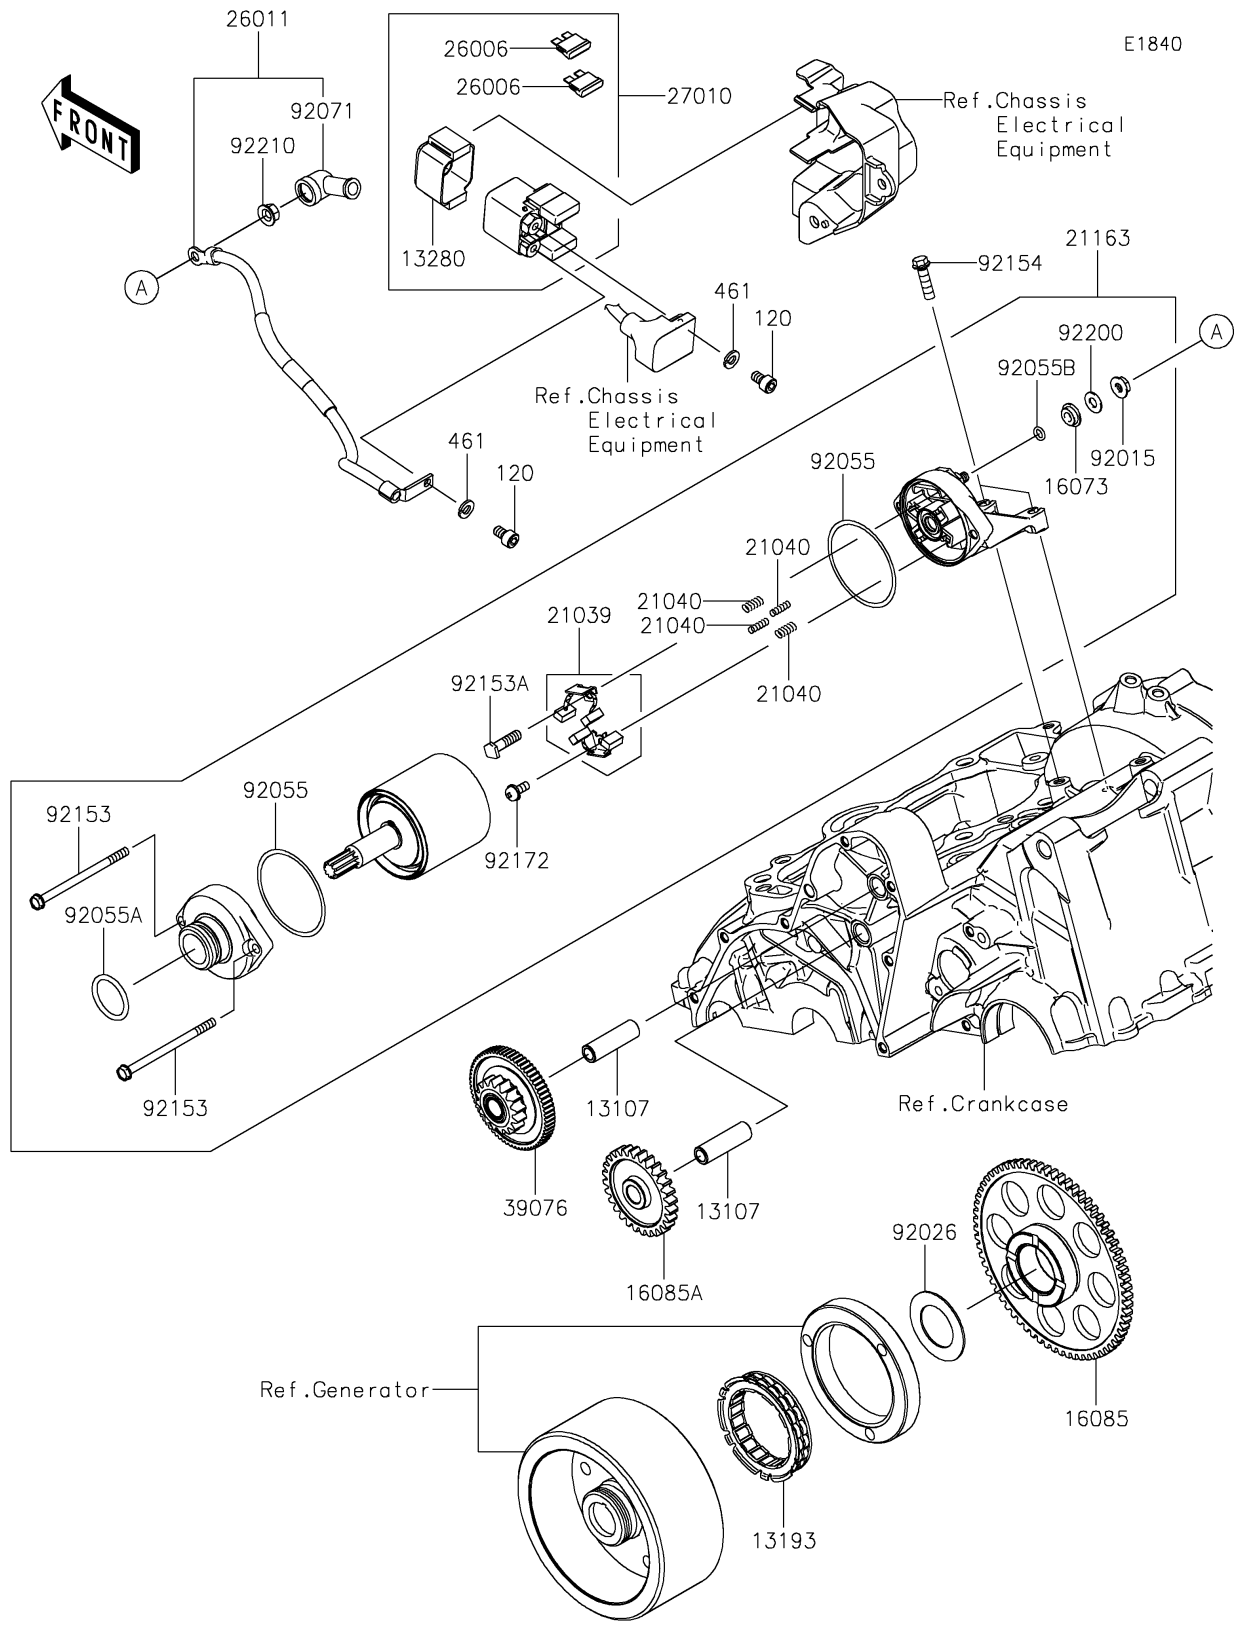

2022 Z650RS ABS PARTS DIAGRAM

Starter Motor

2022 Z650RS ABS PARTS LIST

Starter Motor

ITEM NAME	PART NUMBER	QUANTITY
SHAFT,IDLE GEAR (Ref # 13107)	13107-1106	2
CLUTCH-ASSY-ONEWAY (Ref # 13193)	13193-0006	1
HOLDER (Ref # 13280)	13280-0710	1
INSULATOR (Ref # 16073)	16073-0053	1
GEAR,67T (Ref # 16085)	16085-0076	1
GEAR,IDLE,28T (Ref # 16085A)	16085-0148	1
BRUSH,CARBON (Ref # 21039)	21039-0004	1
SPRING-BRUSH (Ref # 21040)	21040-0003	4
STARTER-ELECTRIC (Ref # 21163)	21163-0746	1
FUSE,BLADE,30A,GREEN (Ref # 26006)	26006-1006	2
WIRE-LEAD (Ref # 26011)	26011-0939	1
SWITCH,MAGNETIC (Ref # 27010)	27010-0709	1
LIMITER,16T&66T (Ref # 39076)	39076-0034	1
NUT,STARTER MOTOR (Ref # 92015)	92015-1476	1
SPACER,29.1X47.5X1.2 (Ref # 92026)	92026-087	1
RING-O (Ref # 92055)	92055-0136	2
RING-O (Ref # 92055A)	92055-1276	1
RING-O,4.5X2.0 (Ref # 92055B)	92055-1370	1
GROMMET (Ref # 92071)	92071-0024	1
BOLT (Ref # 92153)	92153-1850	2
BOLT (Ref # 92153A)	92153-1866	1
BOLT,FLANGED,6X22 (Ref # 92154)	92154-0504	2
SCREW (Ref # 92172)	92172-0334	1
WASHER (Ref # 92200)	92200-0386	1
NUT,6MM (Ref # 92210)	92210-0188	1
BOLT-SOCKET,6X10 (Ref # 120)	120CB0610	2
WASHER-SPRING,6MM (Ref # 461)	461DB0600	2