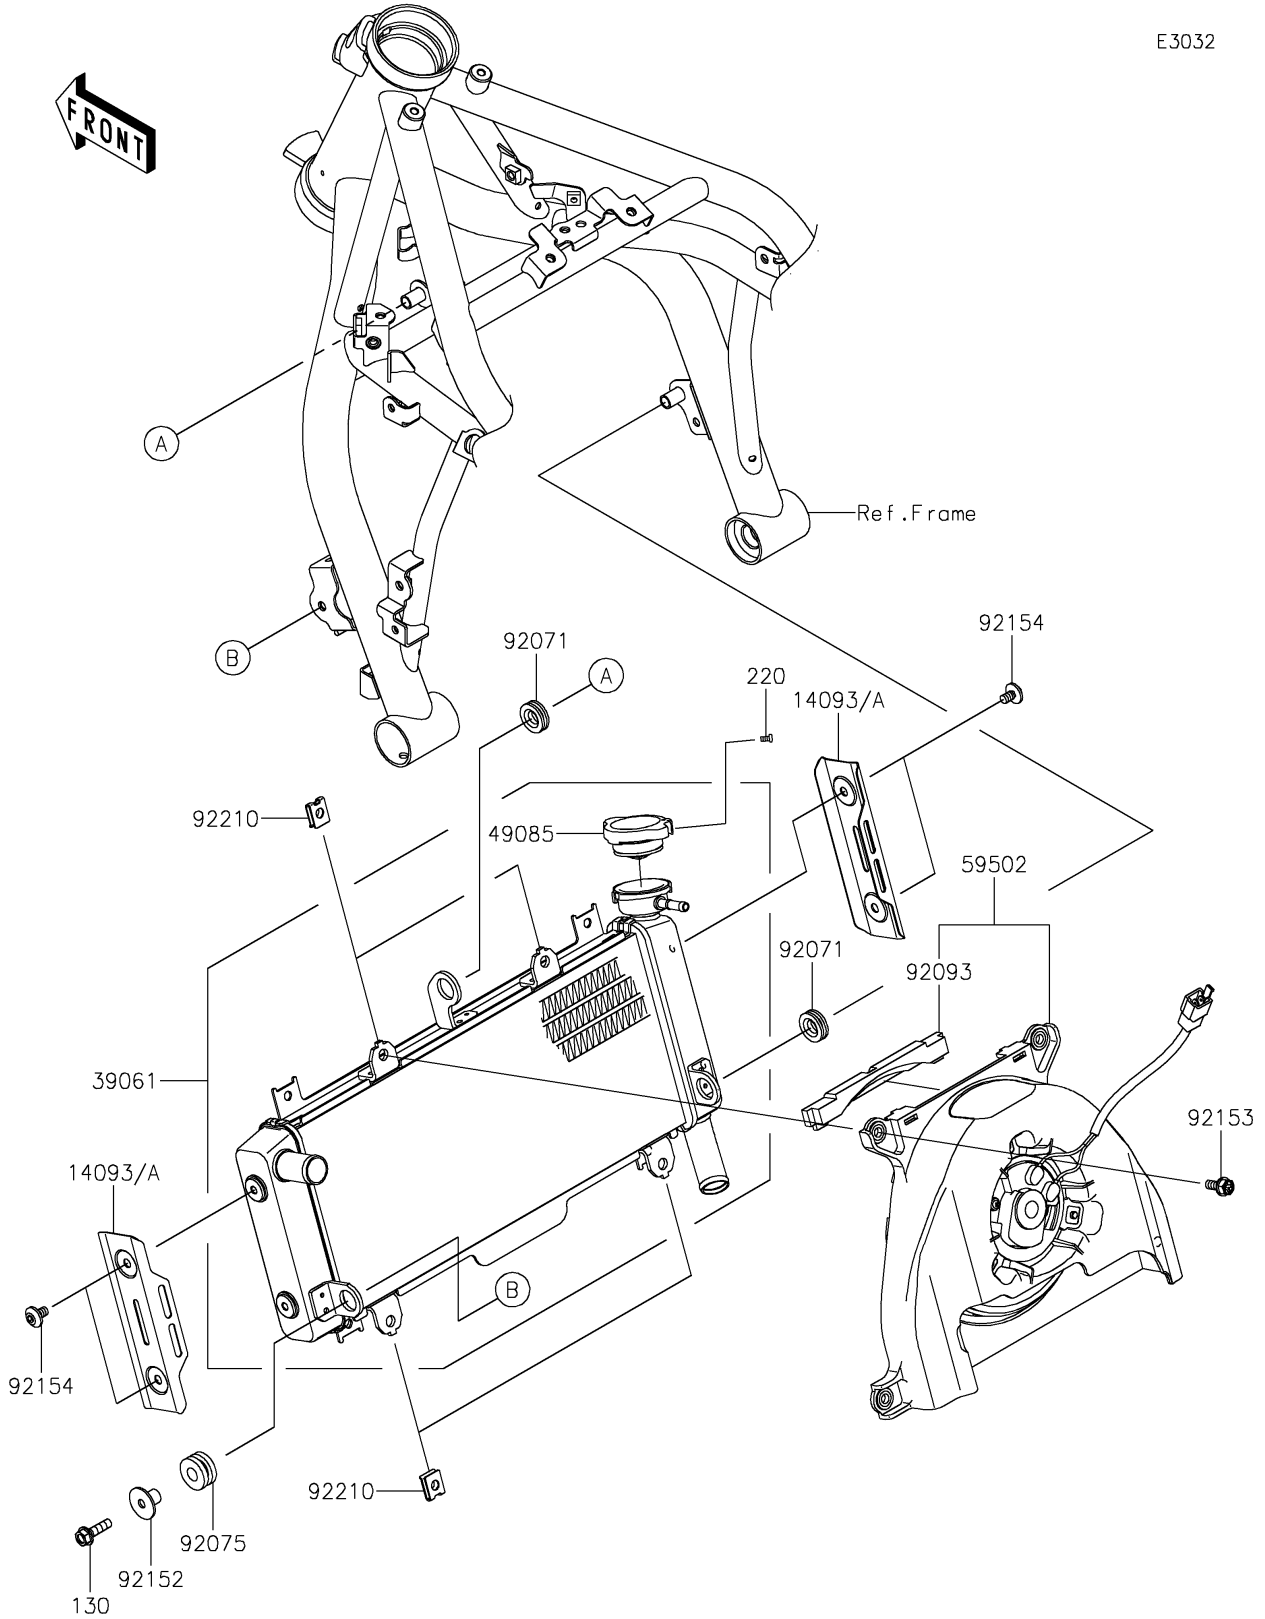

2022 Z650RS PARTS DIAGRAM

Radiator

E3032

2022 Z650RS PARTS LIST

Radiator

ITEM NAME	PART NUMBER	QUANTITY
COVER,RADIATOR,SILVER (Ref # 14093)	14093-1094-28Z	2
COVER,RADIATOR,BLACK (Ref # 14093A)	14093-1094-499	2
RADIATOR-ASSY (Ref # 39061)	39061-0833	1
CAP-ASSY-PRESSURE (Ref # 49085)	49085-0016	1
FAN-ASSY (Ref # 59502)	59502-0608	1
GROMMET (Ref # 92071)	92071-1115	2
DAMPER,10X24X12 (Ref # 92075)	92075-1690	1
SEAL (Ref # 92093)	92093-0695	1
COLLAR (Ref # 92152)	92152-2324	1
BOLT (Ref # 92153)	92153-0531	4
BOLT,SOCKET,6X10 (Ref # 92154)	92154-2558	4
NUT (Ref # 92210)	92210-1323	4
BOLT-FLANGED,6X22 (Ref # 130)	130BB0622	1
SCREW-PAN-CROS,3X6 (Ref # 220)	220AB0306	1