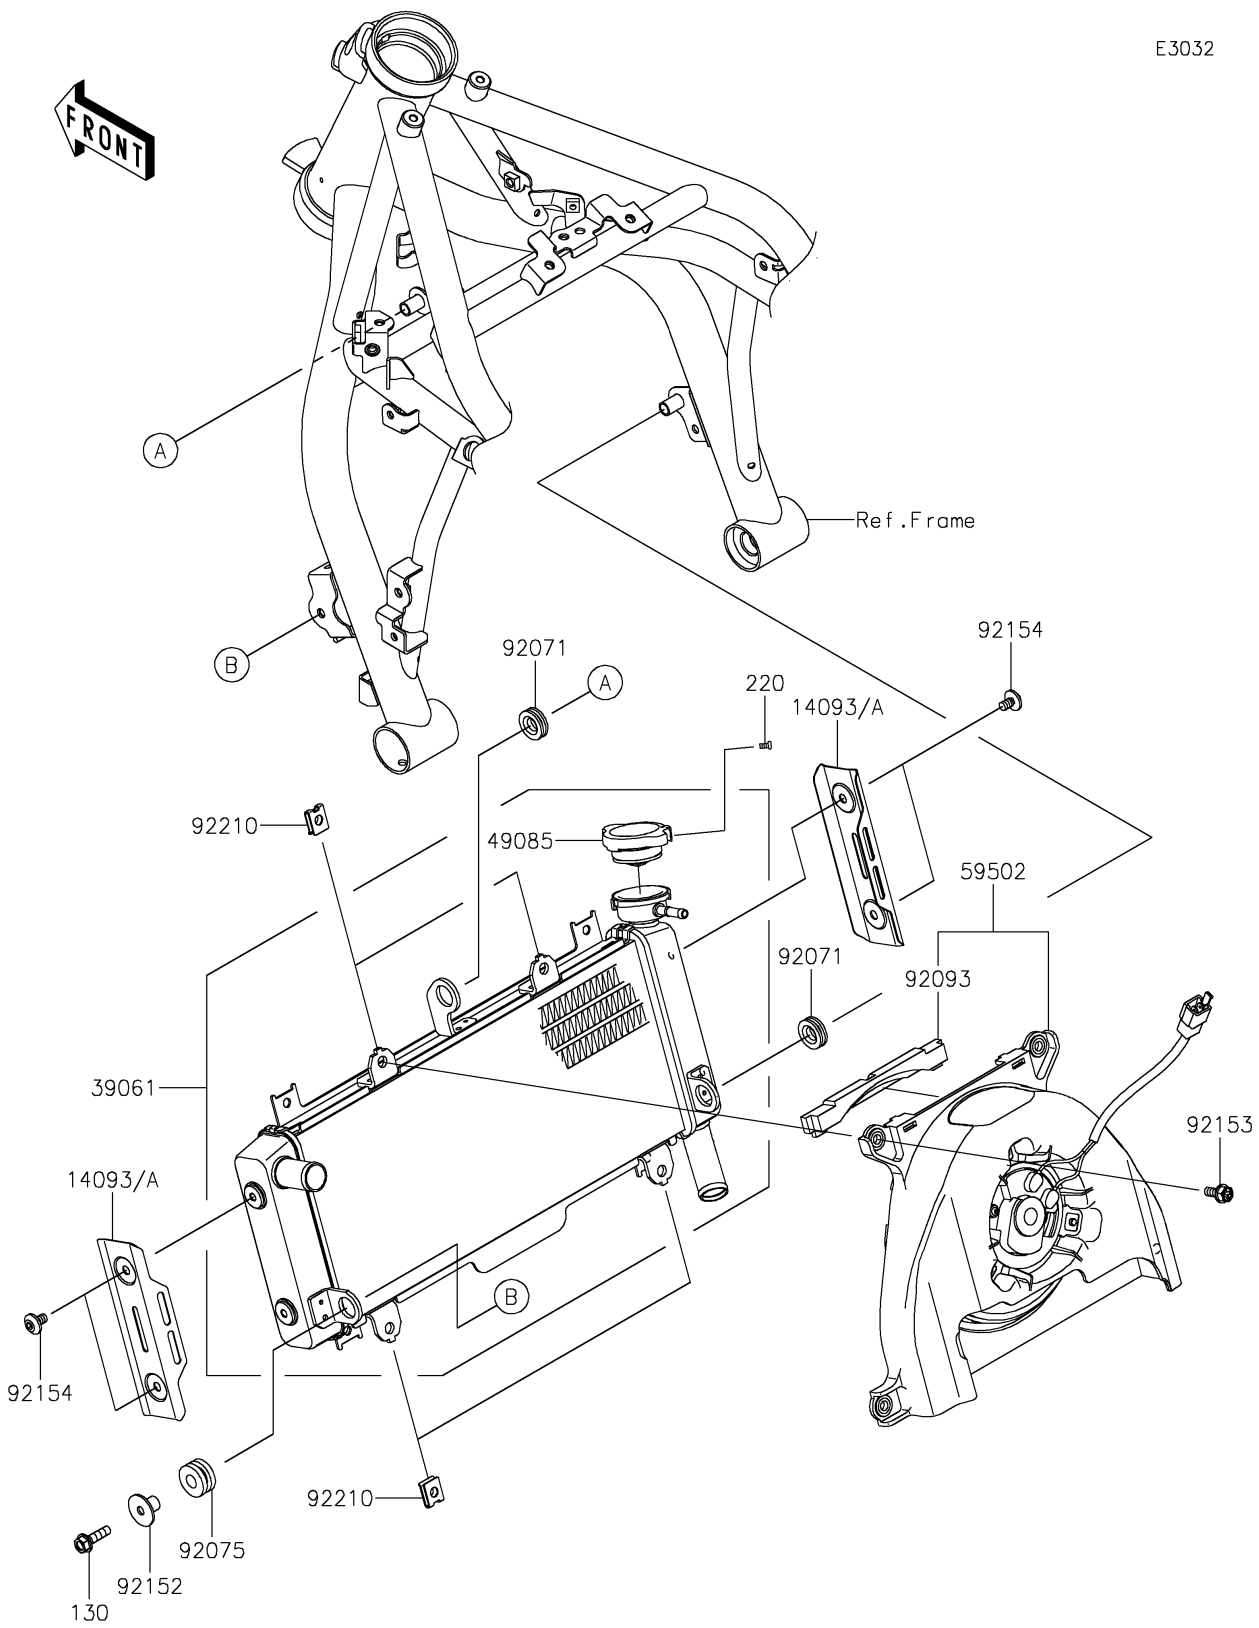

# 2022 Z650RS ABS PARTS DIAGRAM

Radiator

E3032

## 2022 Z650RS ABS PARTS LIST

### Radiator

ITEM NAME	PART NUMBER	QUANTITY
COVER,RADIATOR,SILVER (Ref # 14093)	14093-1094-28Z	2
COVER,RADIATOR,BLACK (Ref # 14093A)	14093-1094-499	2
RADIATOR-ASSY (Ref # 39061)	39061-0833	1
CAP-ASSY-PRESSURE (Ref # 49085)	49085-0016	1
FAN-ASSY (Ref # 59502)	59502-0608	1
GROMMET (Ref # 92071)	92071-1115	2
DAMPER,10X24X12 (Ref # 92075)	92075-1690	1
SEAL (Ref # 92093)	92093-0695	1
COLLAR (Ref # 92152)	92152-2324	1
BOLT (Ref # 92153)	92153-0531	4
BOLT,SOCKET,6X10 (Ref # 92154)	92154-2558	4
NUT (Ref # 92210)	92210-1323	4
BOLT-FLANGED,6X22 (Ref # 130)	130BB0622	1
SCREW-PAN-CROS,3X6 (Ref # 220)	220AB0306	1