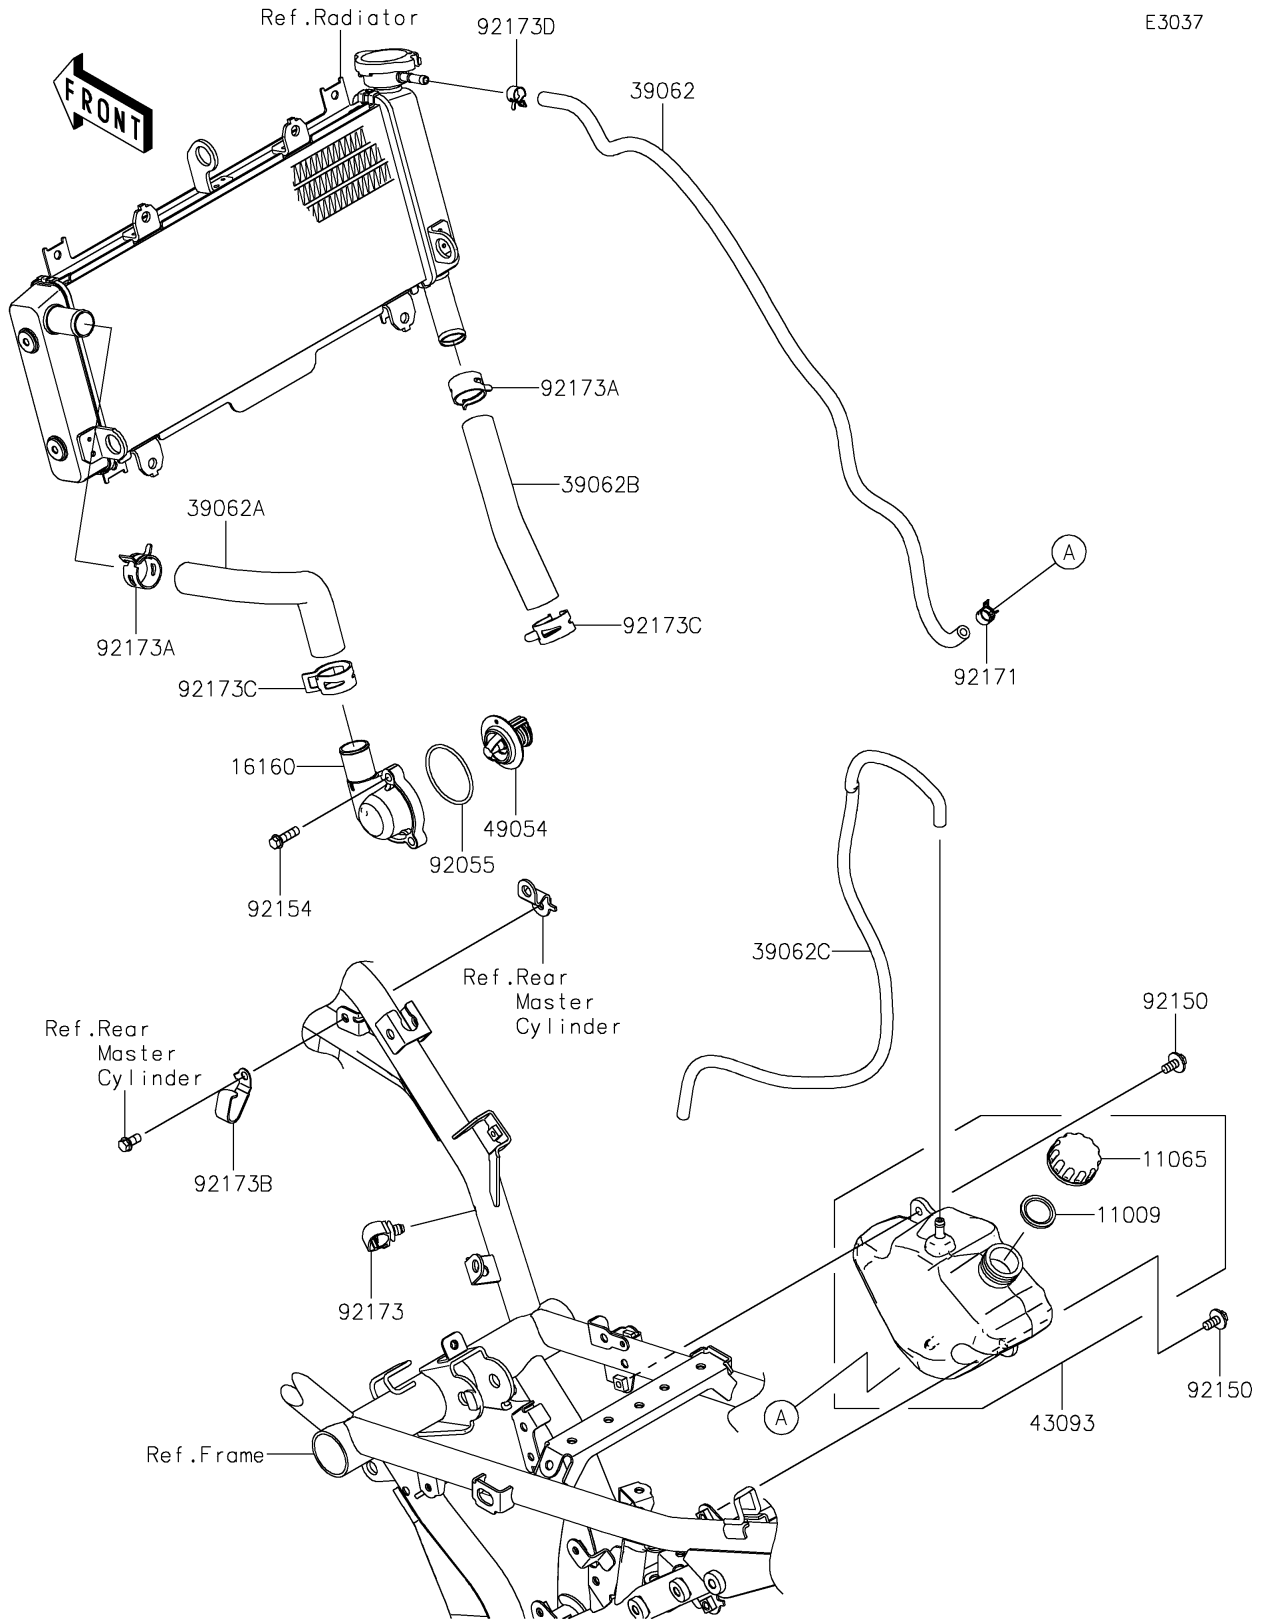

2022 Z650RS PARTS DIAGRAM

Water Pipe

E3037

2022 Z650RS PARTS LIST

Water Pipe

| ITEM NAME | PART NUMBER | QUANTITY |
|--|-------------|----------|
| GASKET,RESERVOIR TANK CAP (Ref # 11009) | 11009-1145 | 1 |
| CAP (Ref # 11065) | 11065-0962 | 1 |
| BODY,THERMOSTAT (Ref # 16160) | 16160-0830 | 1 |
| HOSE-COOLING,RADI.-RESERVOIR (Ref # 39062) | 39062-0745 | 1 |
| HOSE-COOLING,HEAD-RADIATOR (Ref # 39062A) | 39062-0747 | 1 |
| HOSE-COOLING,RADIATOR-PUMP (Ref # 39062B) | 39062-0748 | 1 |
| HOSE-COOLING,BREATHER (Ref # 39062C) | 39062-0930 | 1 |
| RESERVOIR-ASSY-TANK (Ref # 43093) | 43093-0003 | 1 |
| THERMOSTAT (Ref # 49054) | 49054-0001 | 1 |
| RING-O,46.7X2.4 (Ref # 92055) | 92055-0992 | 1 |
| BOLT,6X14 (Ref # 92150) | 92150-1340 | 2 |
| BOLT,FLANGED,6X20 (Ref # 92154) | 92154-1778 | 3 |
| CLAMP,10.5X8X0.7 (Ref # 92171) | 92171-1992 | 1 |
| CLAMP,12MM DIA. (Ref # 92173) | 92173-0736 | 1 |
| CLAMP (Ref # 92173A) | 92173-1567 | 2 |
| CLAMP (Ref # 92173B) | 92173-1592 | 1 |
| CLAMP (Ref # 92173C) | 92173-1688 | 2 |
| CLAMP (Ref # 92173D) | 92173-2425 | 1 |