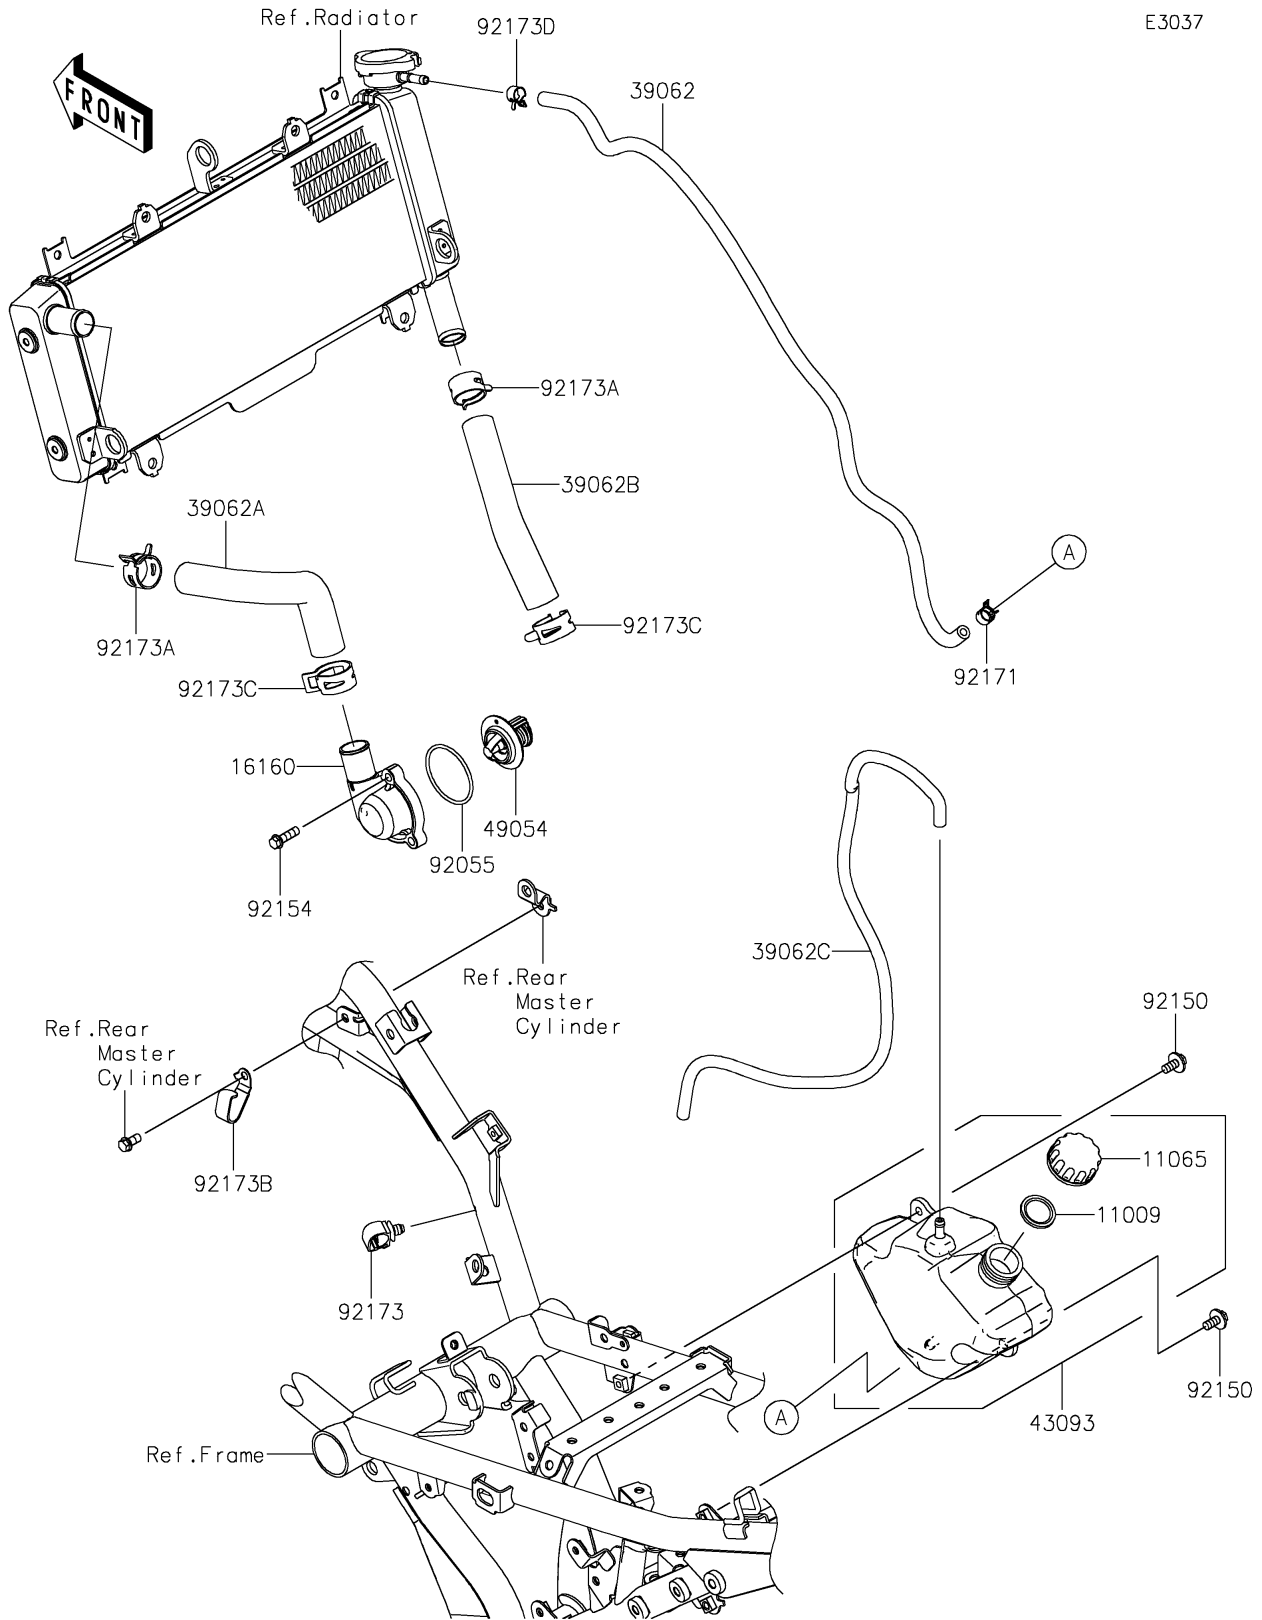

2022 Z650RS ABS PARTS DIAGRAM

Water Pipe

E3037

2022 Z650RS ABS PARTS LIST

Water Pipe

ITEM NAME	PART NUMBER	QUANTITY
-----------	-------------	----------