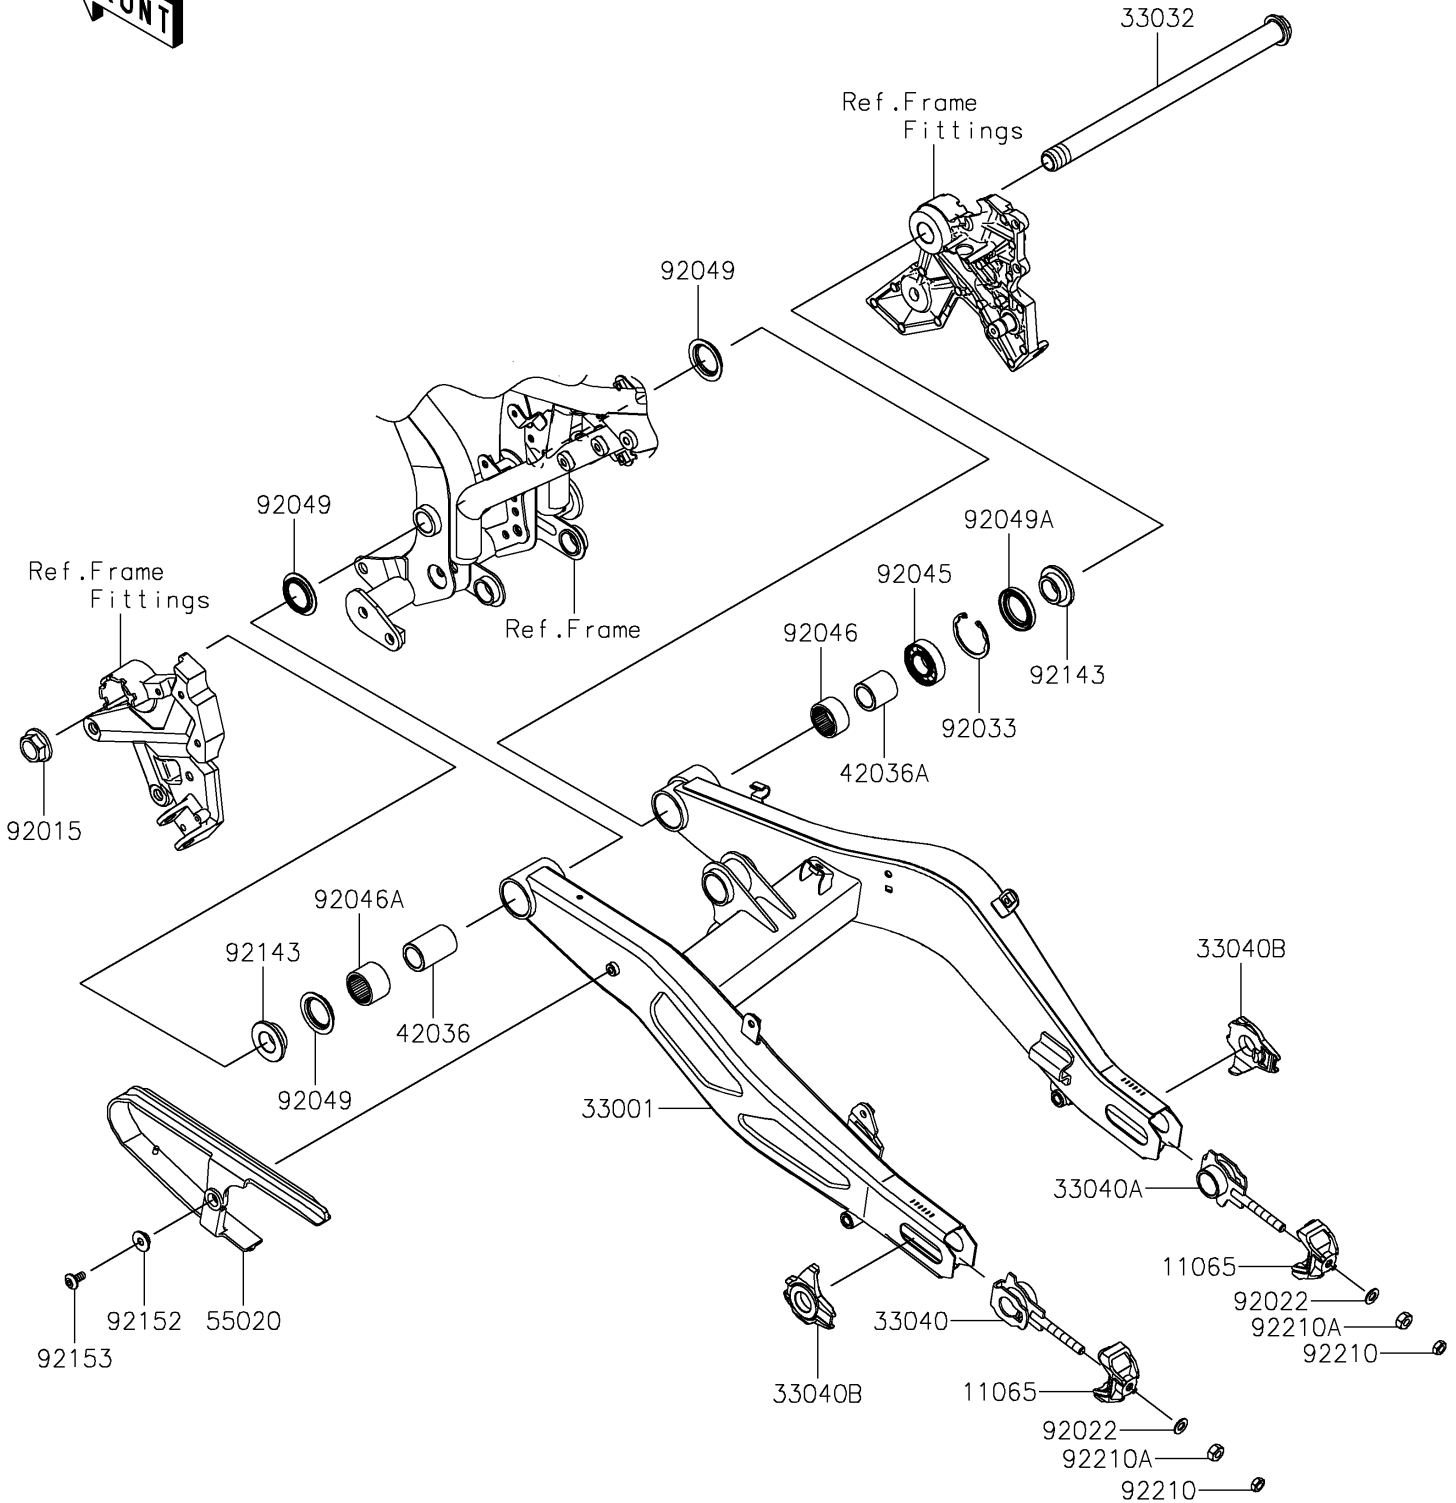

2022 Z650RS ABS PARTS DIAGRAM

Swingarm

F2141

2022 Z650RS ABS PARTS LIST

Swingarm

ITEM NAME	PART NUMBER	QUANTITY
CAP,F.S.BLACK (Ref # 11065)	11065-0957-18R	2
ARM-COMP-SWING,F.S.BLACK (Ref # 33001)	33001-0663-18R	1
SHAFT-SWING ARM,20X298 (Ref # 33032)	33032-0050	1
ADJUSTER-CHAIN,IN,LH (Ref # 33040)	33040-0085	1
ADJUSTER-CHAIN,IN,RH (Ref # 33040A)	33040-0086	1
ADJUSTER-CHAIN,OUTER,F.S.BLACK (Ref # 33040B)	33040-0087-18R	2
SLEEVE,20.1X28X43.5 (Ref # 42036)	42036-0785	1
SLEEVE,20.1X28X29.5 (Ref # 42036A)	42036-0786	1
GUARD,CHAIN (Ref # 55020)	55020-2359	1
NUT,FLANGED,20MM (Ref # 92015)	92015-1724	1
WASHER,8.5X16X1.2 (Ref # 92022)	92022-1582	2
RING-SNAP,42MM (Ref # 92033)	92033-1041	1
BEARING-BALL,6004UL11 (Ref # 92045)	92045-0017	1
BEARING-NEEDLE,7E-HVS 28X34X17 (Ref # 92046)	92046-0008	1
BEARING-NEEDLE,BM2824 (Ref # 92046A)	92046-1202	1
SEAL-OIL (Ref # 92049)	92049-0132	3
SEAL-OIL (Ref # 92049A)	92049-0138	1
COLLAR,SWING ARM,RH,L=12.5 (Ref # 92143)	92143-1727	2
COLLAR (Ref # 92152)	92152-2786	1
BOLT,SOCKET,6X14 (Ref # 92153)	92153-1361	1
NUT,8MM (Ref # 92210)	92210-0116	2
NUT,8MM (Ref # 92210A)	92210-0117	2