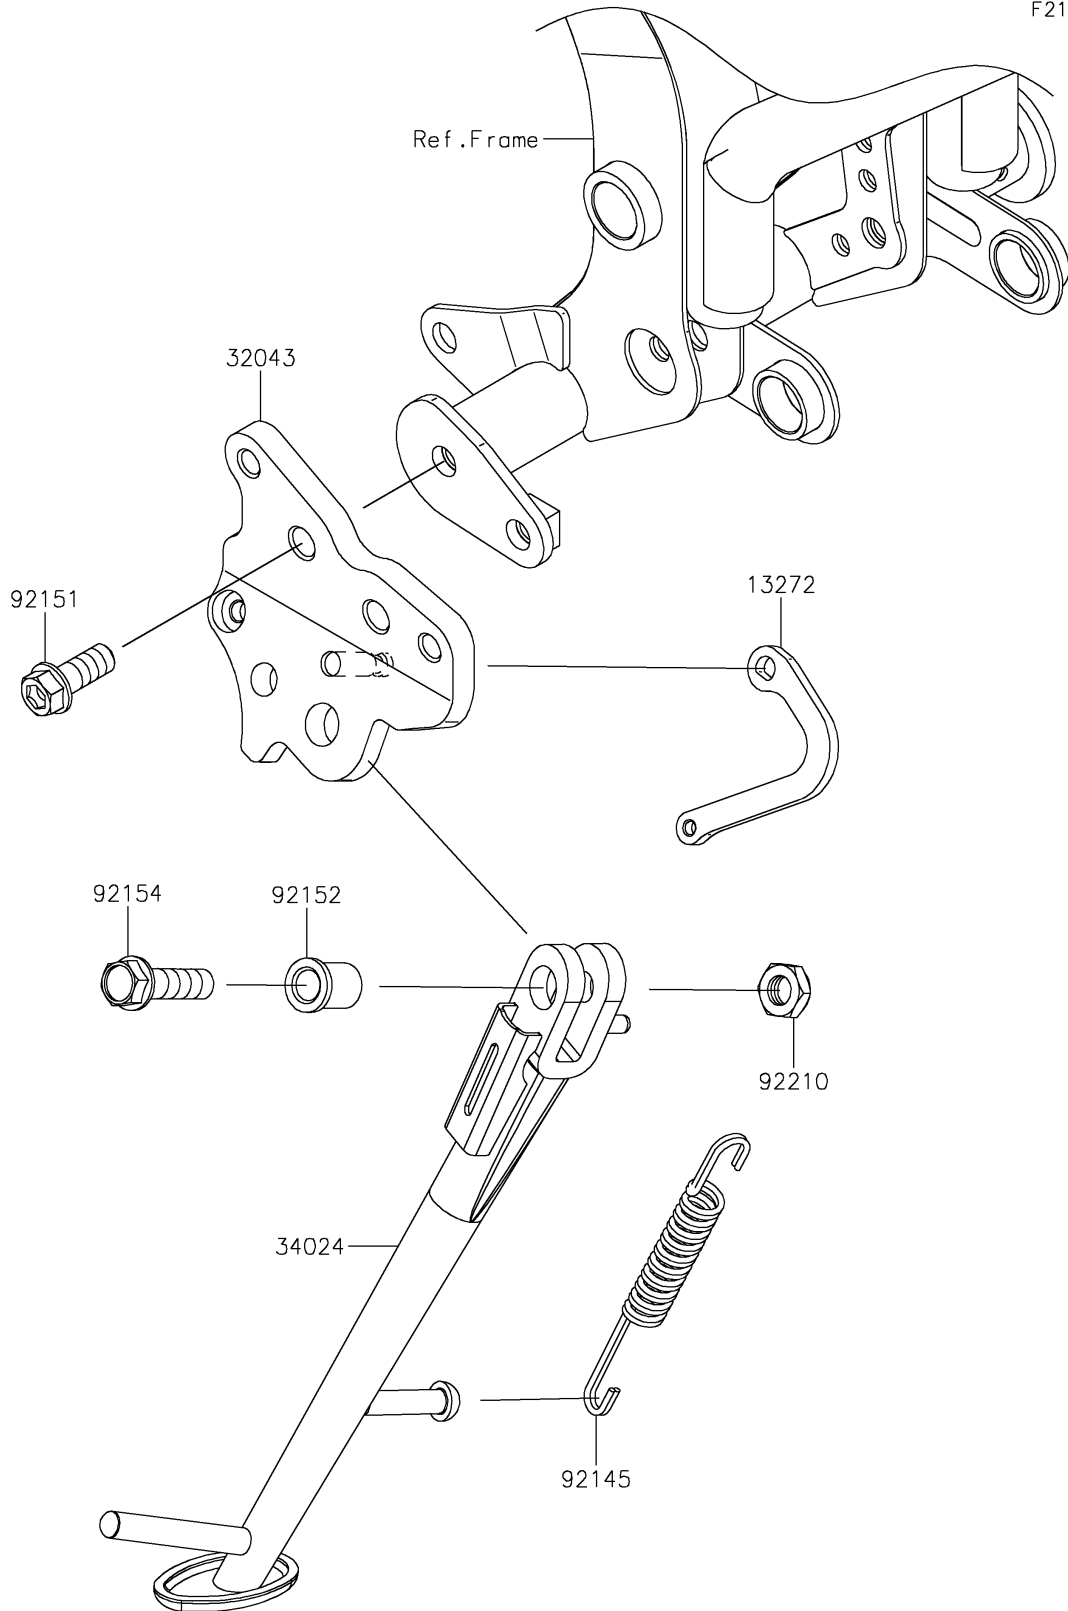

# 2022 Z650RS PARTS DIAGRAM

Stand(s)

F2190

## 2022 Z650RS PARTS LIST

Stand(s)

ITEM NAME	PART NUMBER	QUANTITY
PLATE,SPRING (Ref # 13272)	13272-2166	1
BRACKET-STAND (Ref # 32043)	32043-0620	1
STAND-SIDE (Ref # 34024)	34024-0169	1
SPRING,SIDE STAND (Ref # 92145)	92145-1735	1
BOLT,FLANGED,10X25 (Ref # 92151)	92151-1802	2
COLLAR,10.2X18X20.1 (Ref # 92152)	92152-2299	1
BOLT,FLANGED,10X37 (Ref # 92154)	92154-1352	1
NUT,LOCK,10MM (Ref # 92210)	92210-0784	1