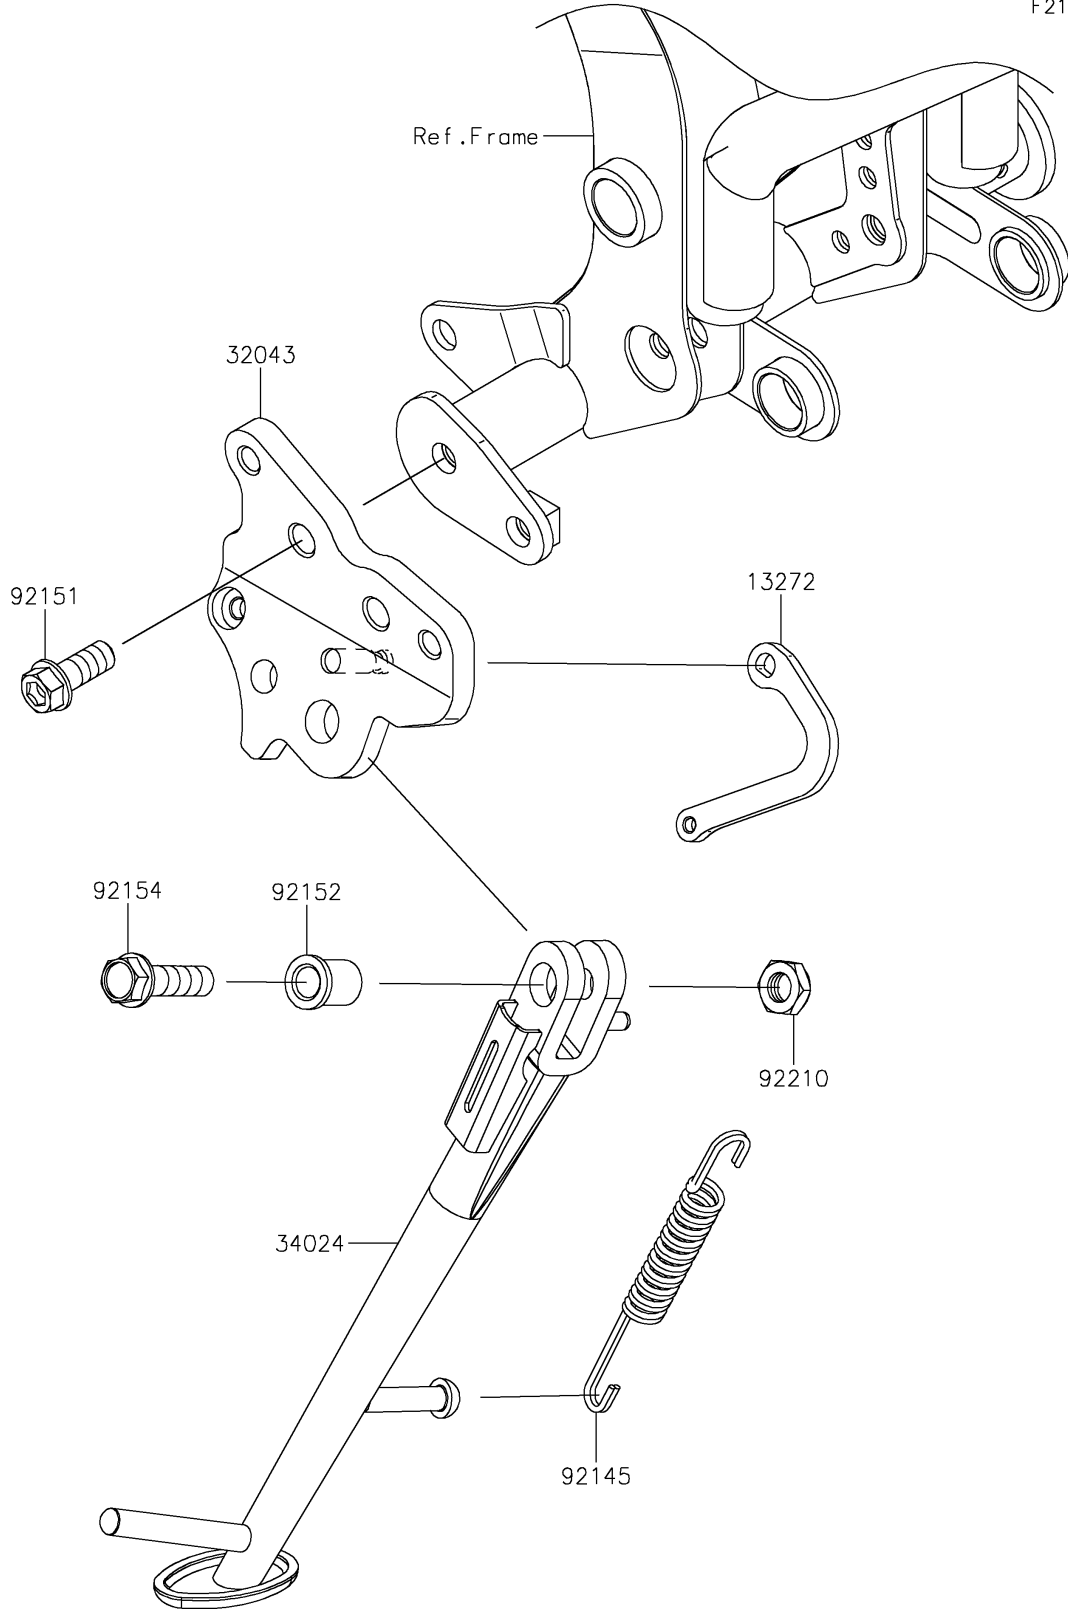

2022 Z650RS ABS PARTS DIAGRAM

Stand(s)

F2190

2022 Z650RS ABS PARTS LIST

Stand(s)

ITEM NAME	PART NUMBER	QUANTITY
PLATE,SPRING (Ref # 13272)	13272-2166	1
BRACKET-STAND (Ref # 32043)	32043-0620	1
STAND-SIDE (Ref # 34024)	34024-0169	1
SPRING,SIDE STAND (Ref # 92145)	92145-1735	1
BOLT,FLANGED,10X25 (Ref # 92151)	92151-1802	2
COLLAR,10.2X18X20.1 (Ref # 92152)	92152-2299	1
BOLT,FLANGED,10X37 (Ref # 92154)	92154-1352	1
NUT,LOCK,10MM (Ref # 92210)	92210-0784	1