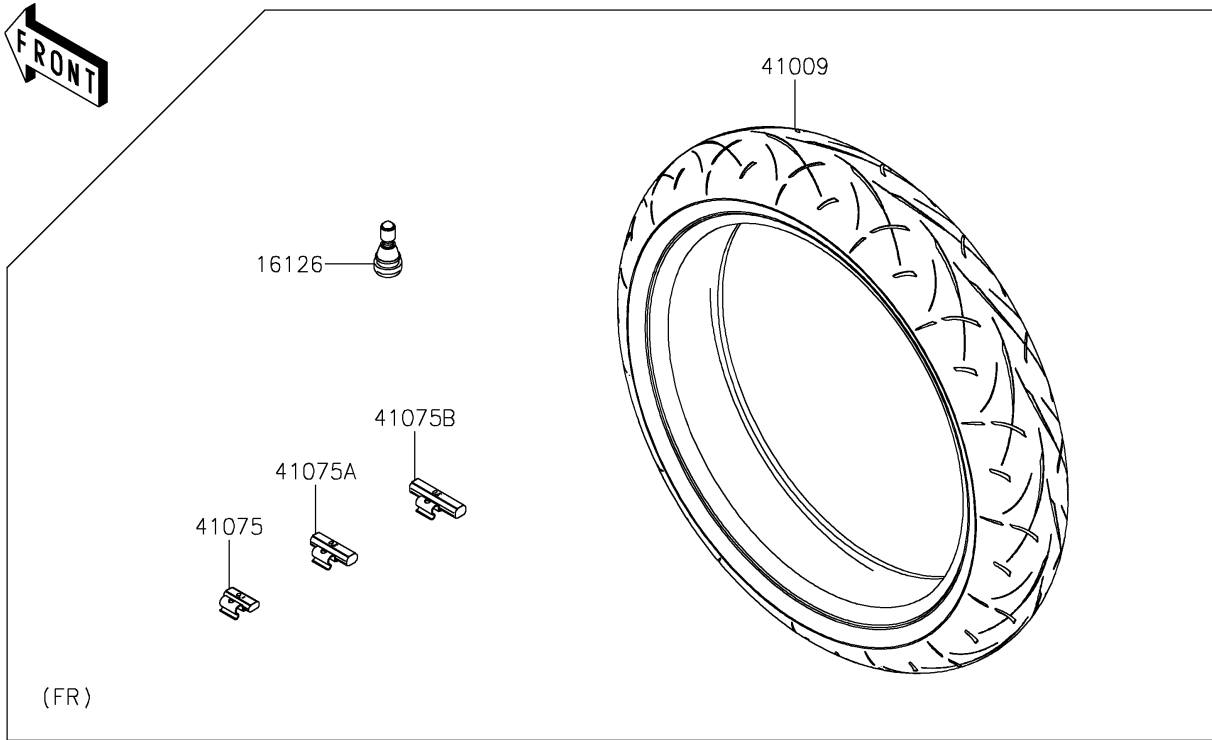

2022 Z650RS PARTS DIAGRAM

Tires

F2210

2022 Z650RS PARTS LIST

Tires

ITEM NAME	PART NUMBER	QUANTITY
VALVE,TIRE (Ref # 16126)	16126-1140	2
TIRE,FR,120/70ZR17(58W) (Ref # 41009)	41009-0832	1
TIRE,RR,160/60ZR17(69W) (Ref # 41009A)	41009-0833	1
BALANCER-WHEEL,10G,SILVER (Ref # 41075)	41075-0007	AR
BALANCER-WHEEL,20G,SILVER (Ref # 41075A)	41075-0008	AR
BALANCER-WHEEL,30G,SILVER (Ref # 41075B)	41075-0009	AR