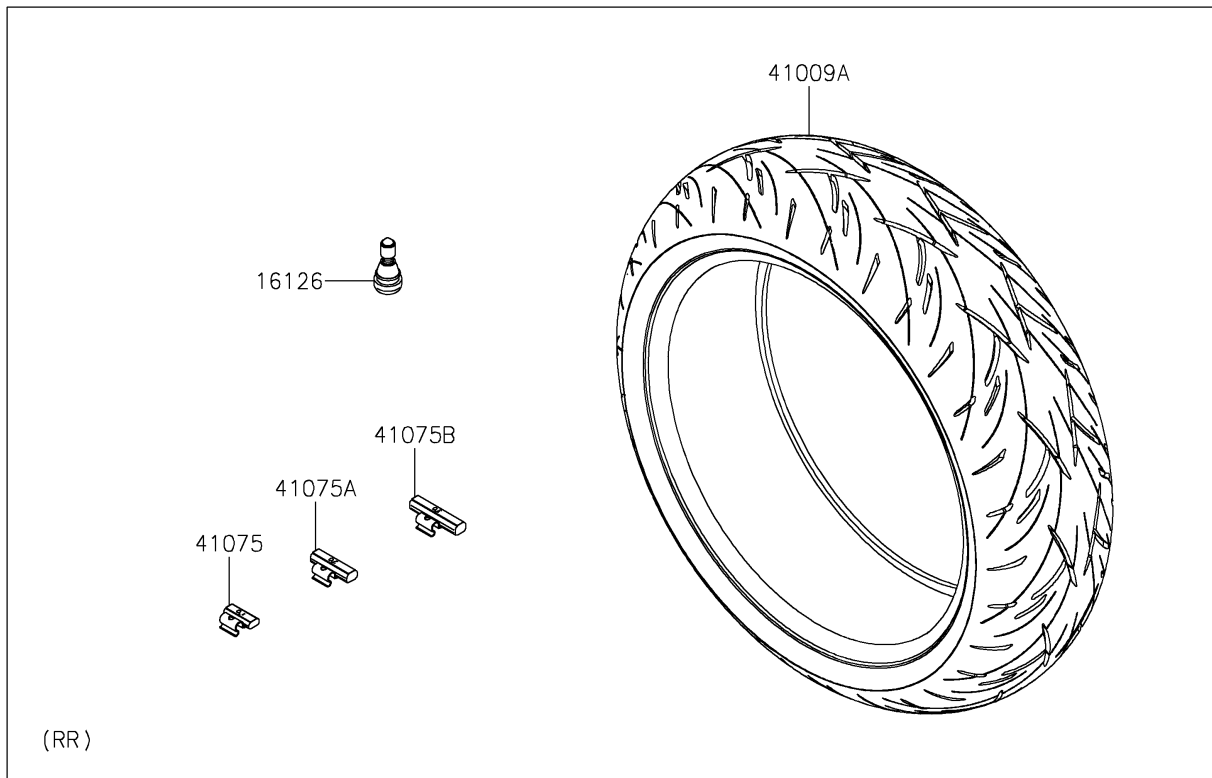

2022 Z650RS PARTS DIAGRAM

Tires

F2210

2022 Z650RS PARTS LIST

Tires

ITEM NAME	PART NUMBER	QUANTITY
VALVE,TIRE (Ref # 16126)	16126-1140	2
TIRE,FR,120/70ZR17(58W) (Ref # 41009)	41009-0832	1
TIRE,RR,160/60ZR17(69W) (Ref # 41009A)	41009-0833	1
BALANCER-WHEEL,10G,SILVER (Ref # 41075)	41075-0007	AR
BALANCER-WHEEL,20G,SILVER (Ref # 41075A)	41075-0008	AR
BALANCER-WHEEL,30G,SILVER (Ref # 41075B)	41075-0009	AR