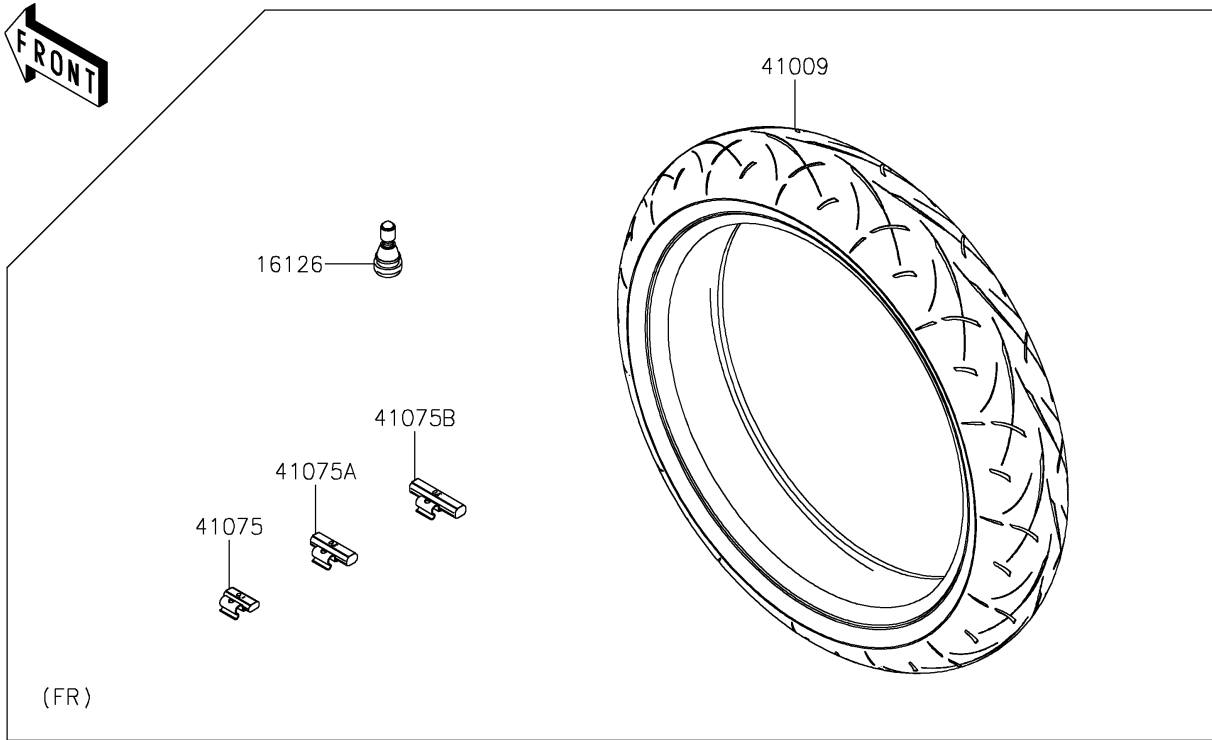

2022 Z650RS ABS PARTS DIAGRAM

Tires

F2210

2022 Z650RS ABS PARTS LIST

Tires

ITEM NAME	PART NUMBER	QUANTITY
VALVE,TIRE (Ref # 16126)	16126-1140	2
TIRE,FR,120/70ZR17(58W) (Ref # 41009)	41009-0832	1
TIRE,RR,160/60ZR17(69W) (Ref # 41009A)	41009-0833	1
BALANCER-WHEEL,10G,SILVER (Ref # 41075)	41075-0007	AR
BALANCER-WHEEL,20G,SILVER (Ref # 41075A)	41075-0008	AR
BALANCER-WHEEL,30G,SILVER (Ref # 41075B)	41075-0009	AR