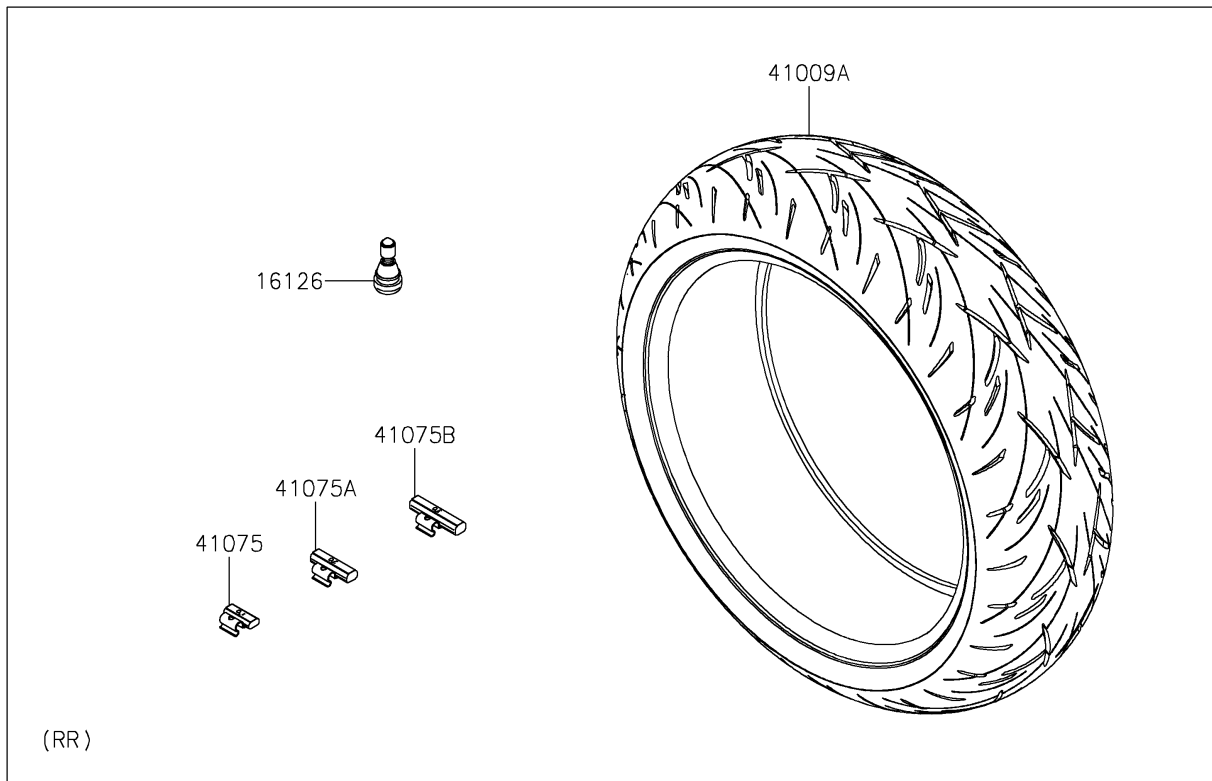

2022 Z650RS ABS PARTS DIAGRAM

Tires

F2210

2022 Z650RS ABS PARTS LIST

Tires

ITEM NAME	PART NUMBER	QUANTITY
VALVE,TIRE (Ref # 16126)	16126-1140	2
TIRE,FR,120/70ZR17(58W) (Ref # 41009)	41009-0832	1
TIRE,RR,160/60ZR17(69W) (Ref # 41009A)	41009-0833	1
BALANCER-WHEEL,10G,SILVER (Ref # 41075)	41075-0007	AR
BALANCER-WHEEL,20G,SILVER (Ref # 41075A)	41075-0008	AR
BALANCER-WHEEL,30G,SILVER (Ref # 41075B)	41075-0009	AR