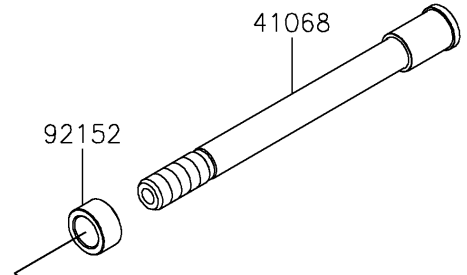

2022 Z650RS ABS PARTS DIAGRAM

Front Wheel

F2230

Ref. Tires

2022 Z650RS ABS PARTS LIST

Front Wheel

ITEM NAME	PART NUMBER	QUANTITY
AXLE,FR,20X209 (Ref # 41068)	41068-0616	1
WHEEL-ASSY,FR,GOLD (Ref # 41073)	41073-0797-63J	1
WHEEL-ASSY,FR,G.BLACK (Ref # 41073A)	41073-0797-QT	1
BEARING-BALL,20X42X12 (Ref # 92045)	92045-0820	2
SEAL-OIL,BJN30427 (Ref # 92049)	92049-0130	2
COLLAR,20X30X15.5 (Ref # 92152)	92152-0946	2
COLLAR,20.2X27.2X115 (Ref # 92152A)	92152-2227	1