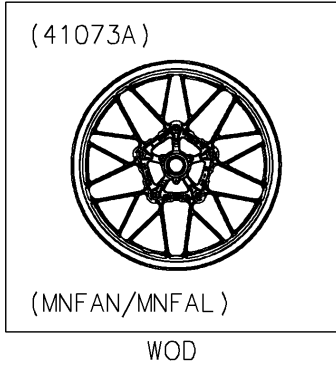

2022 Z650RS ABS PARTS DIAGRAM

Front Wheel

F2230

Ref. Tires

2022 Z650RS ABS PARTS LIST

Front Wheel

ITEM NAME	PART NUMBER	QUANTITY
AXLE,FR,20X209 (Ref # 41068)	41068-0616	1
WHEEL-ASSY,FR,GOLD (Ref # 41073)	41073-0797-63J	1
WHEEL-ASSY,FR,G.BLACK (Ref # 41073A)	41073-0797-QT	1
BEARING-BALL,20X42X12 (Ref # 92045)	92045-0820	2
SEAL-OIL,BJN30427 (Ref # 92049)	92049-0130	2
COLLAR,20X30X15.5 (Ref # 92152)	92152-0946	2
COLLAR,20.2X27.2X115 (Ref # 92152A)	92152-2227	1