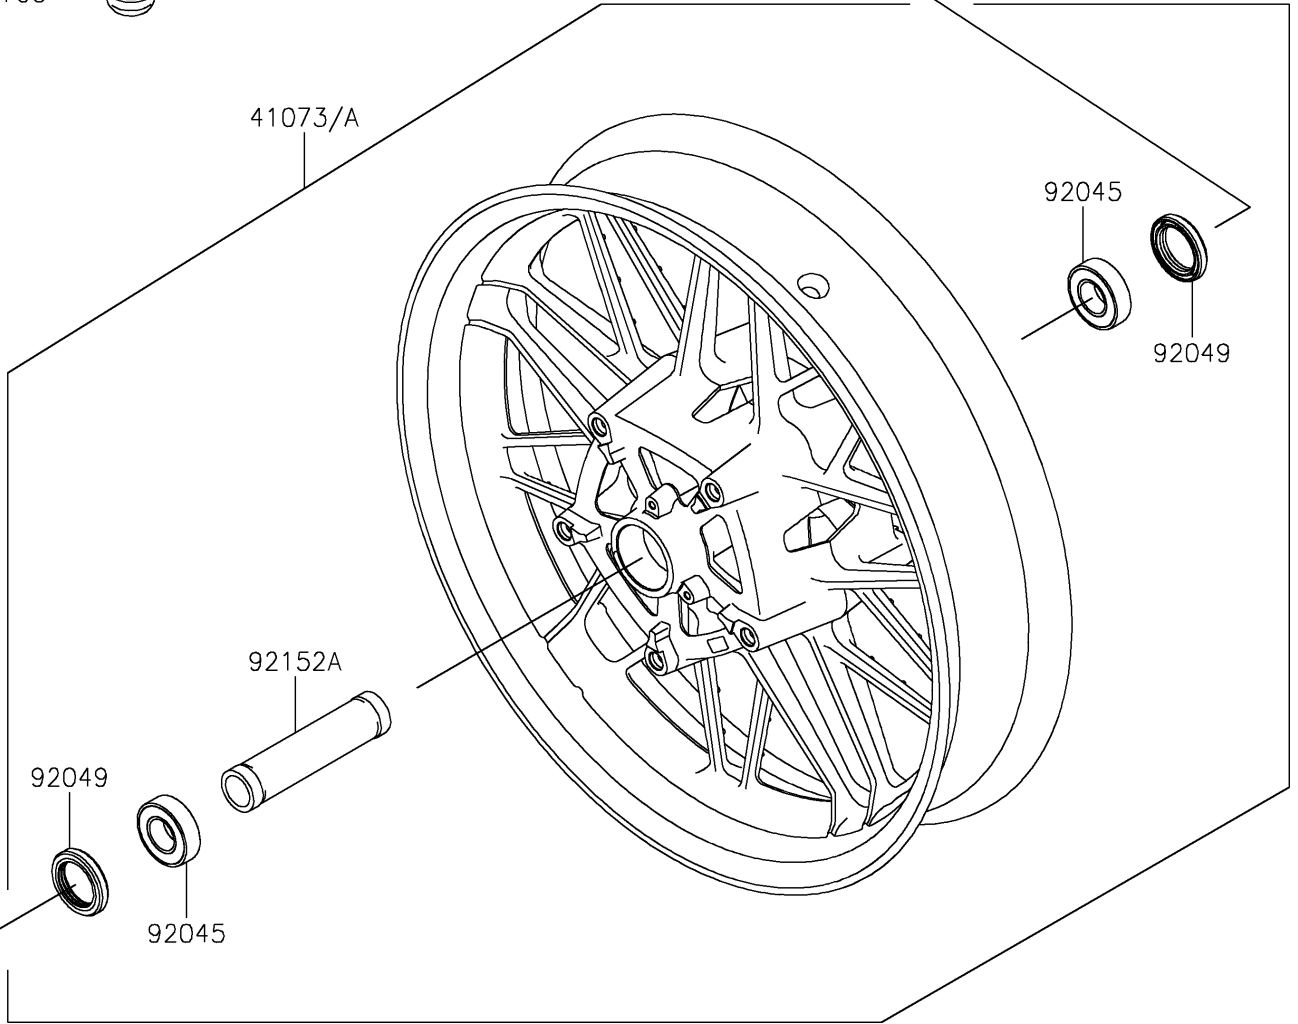

2022 Z650RS ABS PARTS DIAGRAM

Front Wheel

F2230

Ref. Tires

2022 Z650RS ABS PARTS LIST

Front Wheel

ITEM NAME	PART NUMBER	QUANTITY
AXLE,FR,20X209 (Ref # 41068)	41068-0616	1
WHEEL-ASSY,FR,GOLD (Ref # 41073)	41073-0797-63J	1
WHEEL-ASSY,FR,G.BLACK (Ref # 41073A)	41073-0797-QT	1
BEARING-BALL,20X42X12 (Ref # 92045)	92045-0820	2
SEAL-OIL,BJN30427 (Ref # 92049)	92049-0130	2
COLLAR,20X30X15.5 (Ref # 92152)	92152-0946	2
COLLAR,20.2X27.2X115 (Ref # 92152A)	92152-2227	1