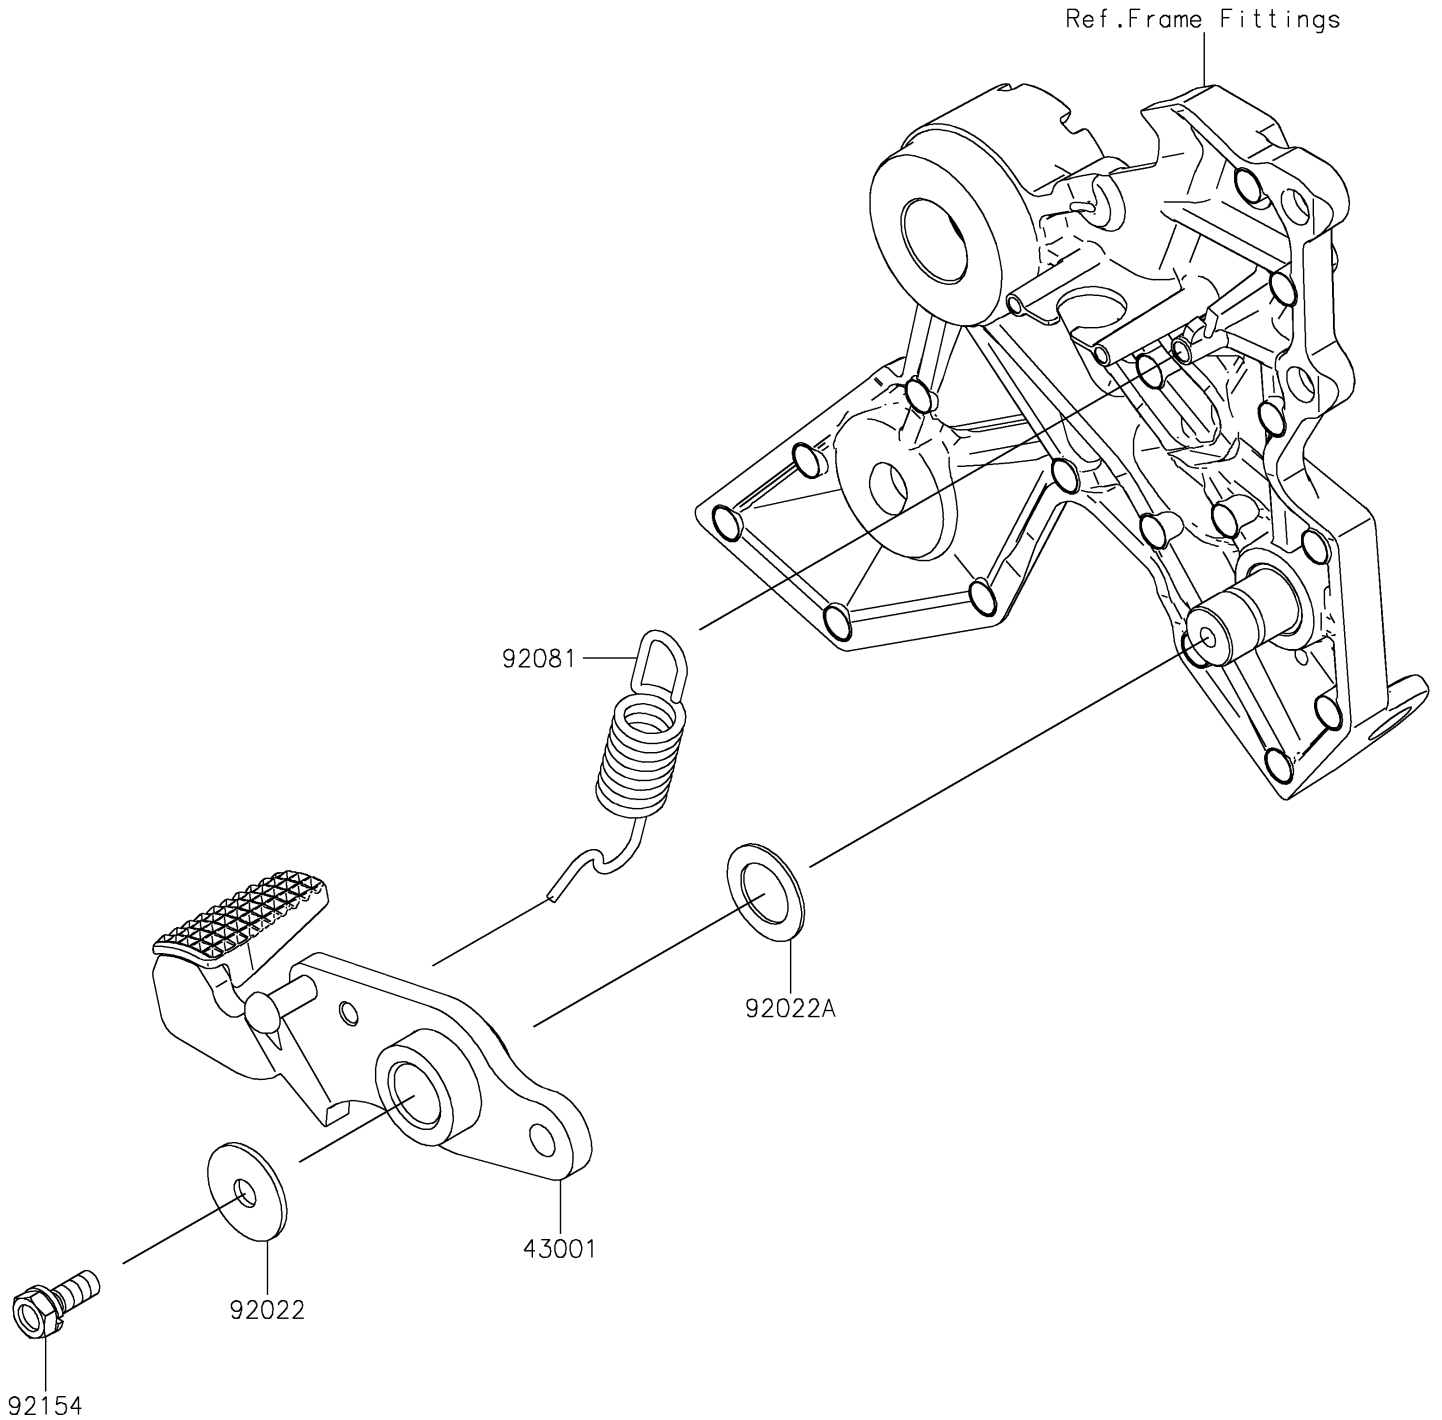

2022 Z650RS ABS PARTS DIAGRAM

Brake Pedal/Torque Link

F2260

2022 Z650RS ABS PARTS LIST

Brake Pedal/Torque Link

ITEM NAME	PART NUMBER	QUANTITY
LEVER-BRAKE,PEDAL (Ref # 43001)	43001-0781	1
WASHER,7X24X1.6 (Ref # 92022)	92022-228	1
WASHER,15.3X24X1 (Ref # 92022A)	92022-326	1
SPRING,BRAKE PEDAL (Ref # 92081)	92081-1833	1
BOLT,UPSET-WS,6X16 (Ref # 92154)	92154-0935	1